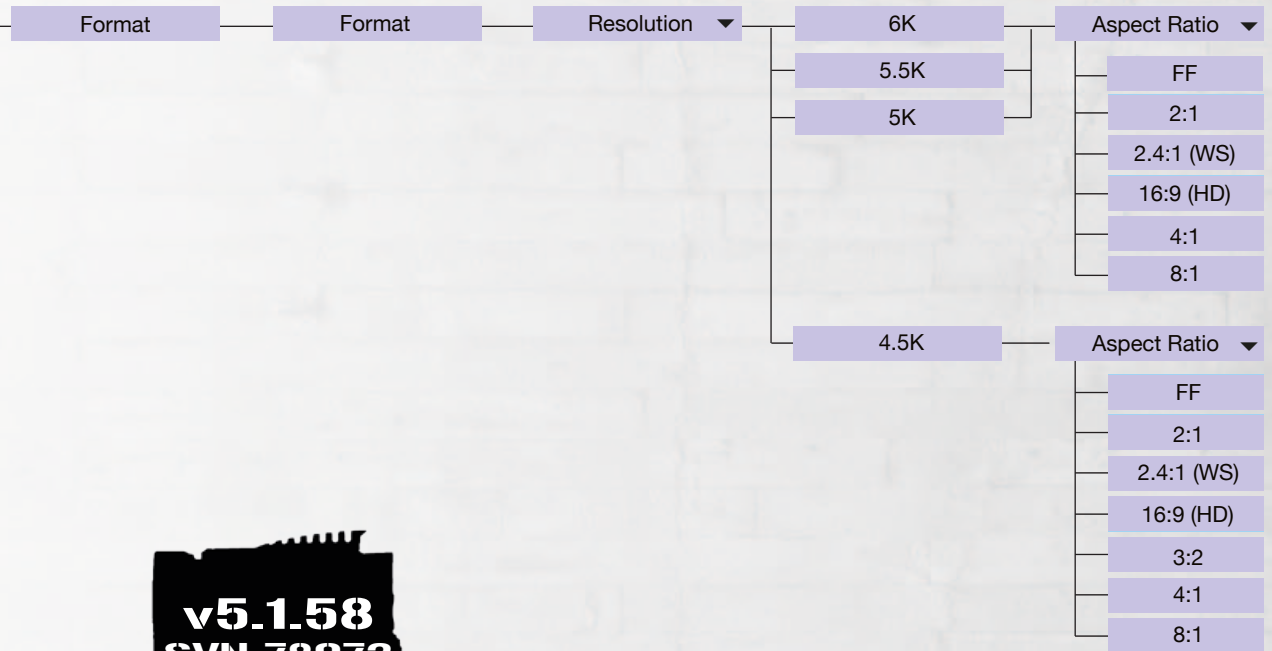

Settings

Project

**RED EPIC
DRAGON
MENU GUIDE**