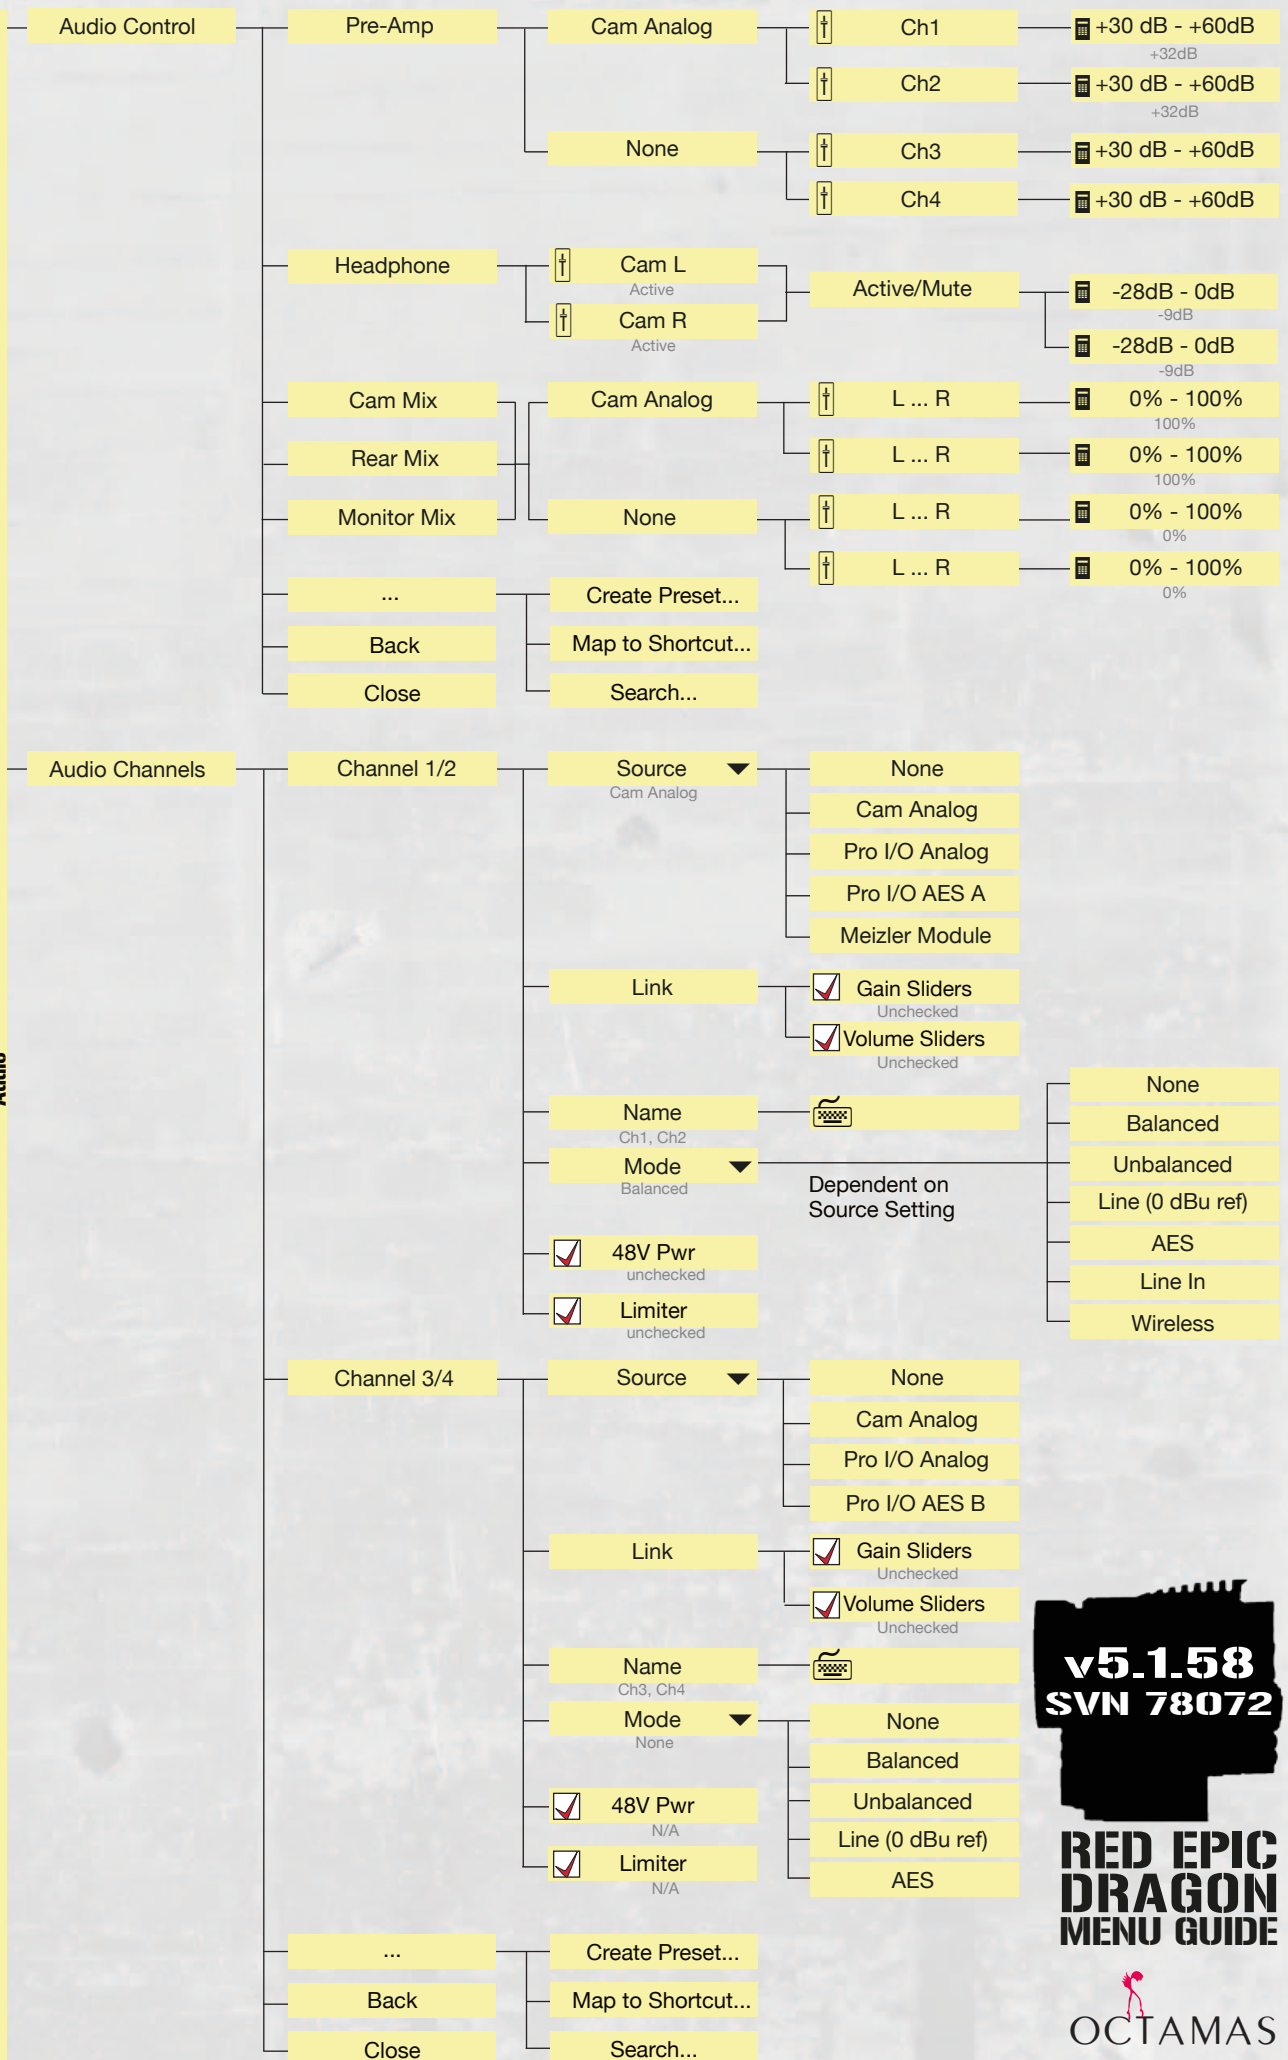

Settings Audio

OCTAMAS