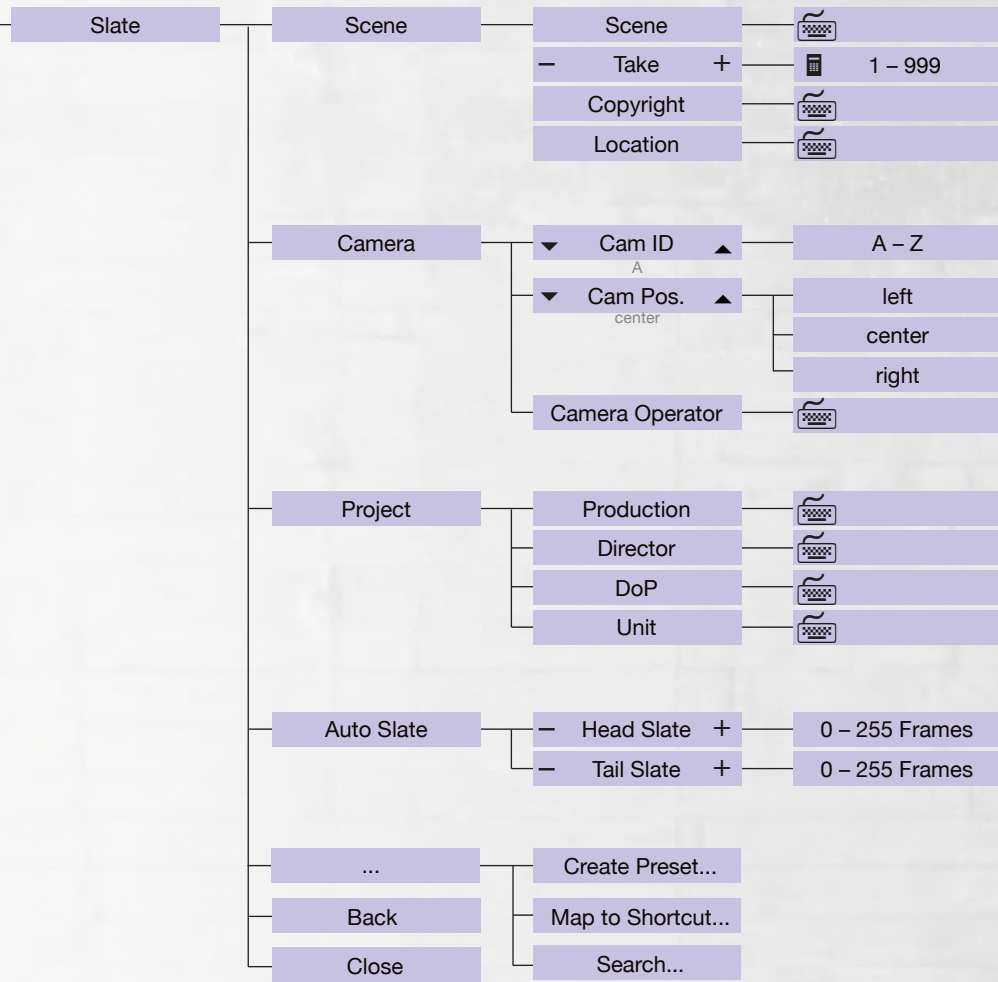

## Settings

Project

**RED EPIC  
DRAGON  
MENU GUIDE**