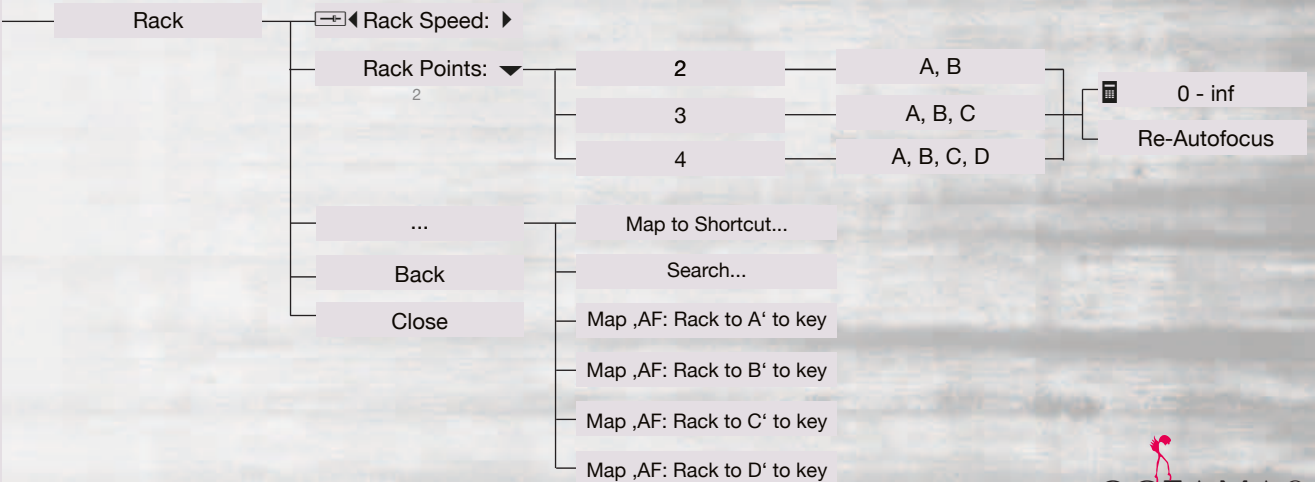

Focus

RED EPIC DRAGON MENU GUIDE