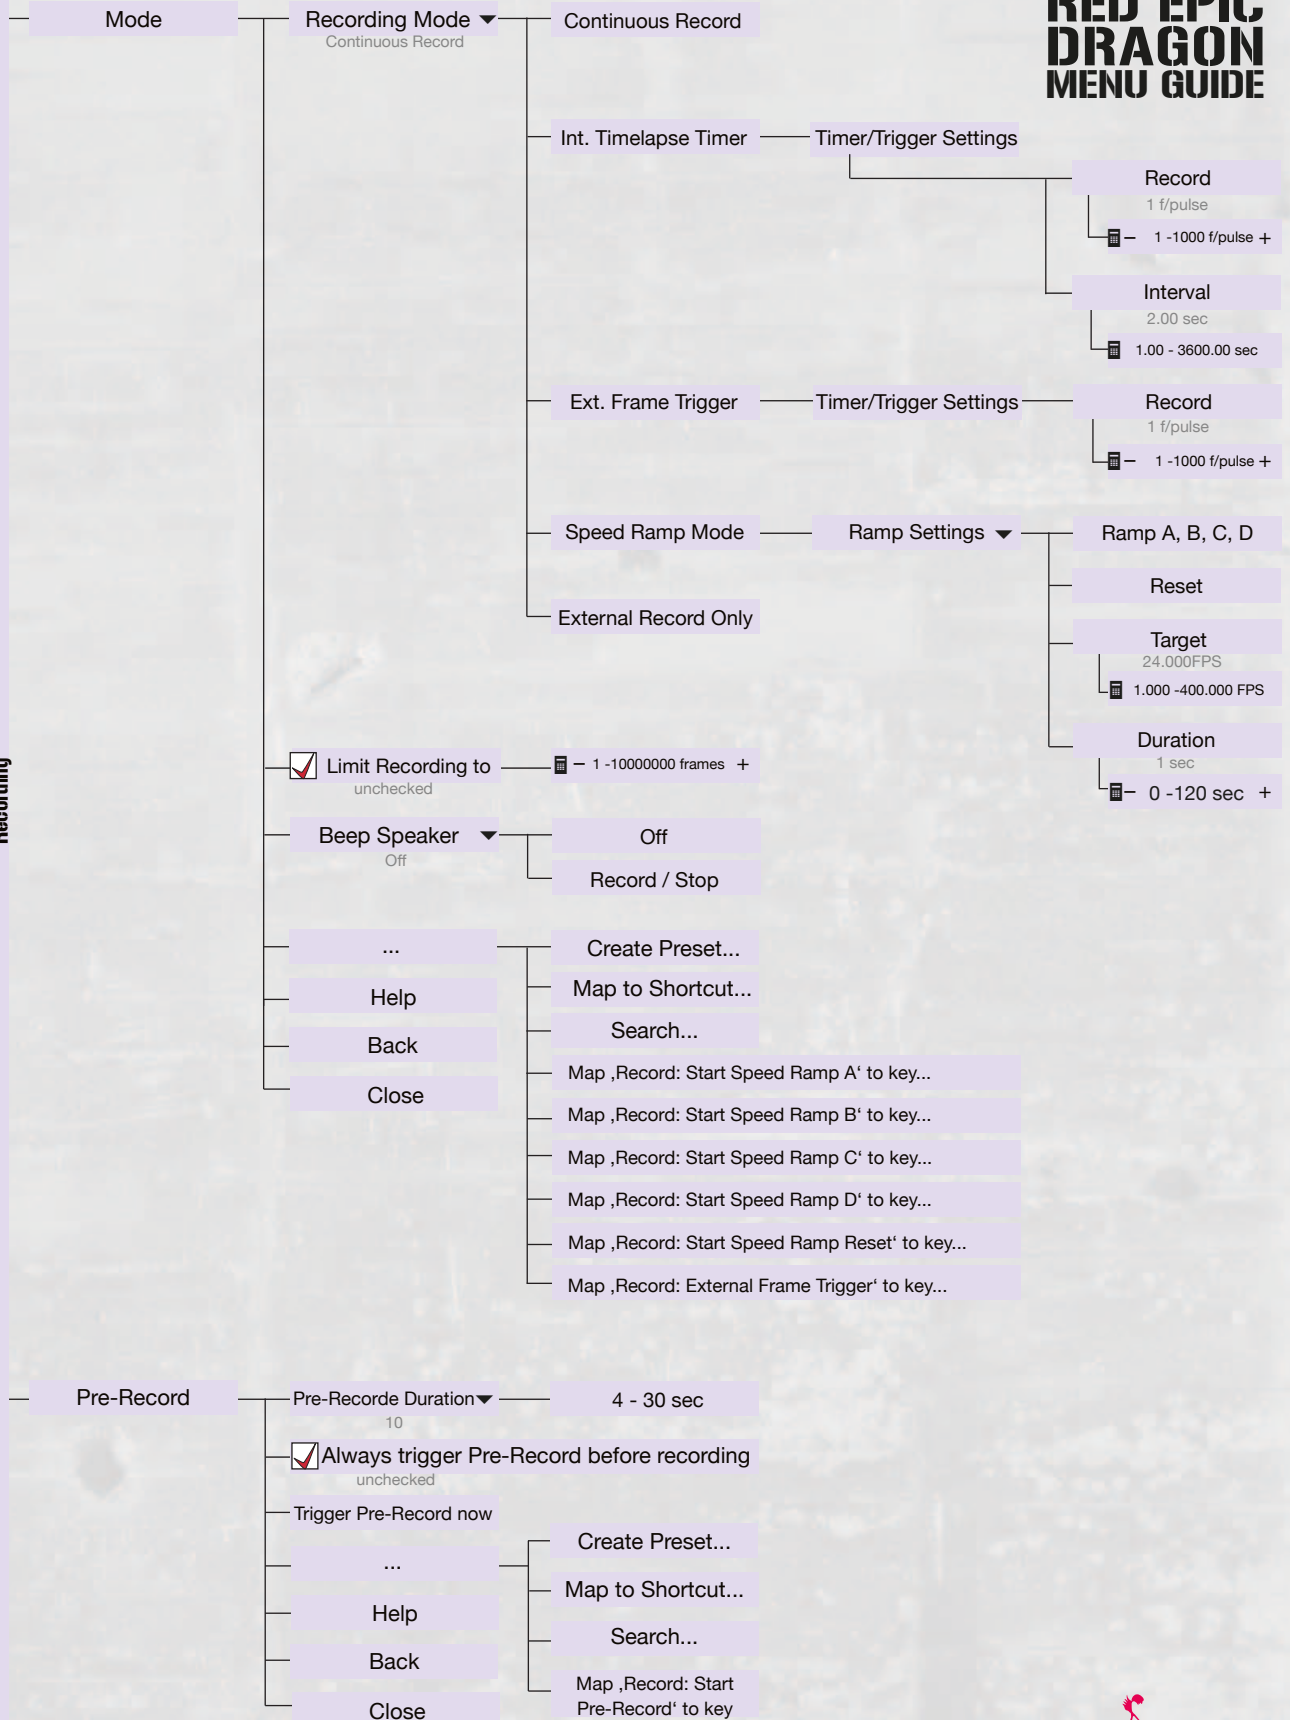

Settings

Recording

**RED EPIC
DRAGON
MENU GUIDE**