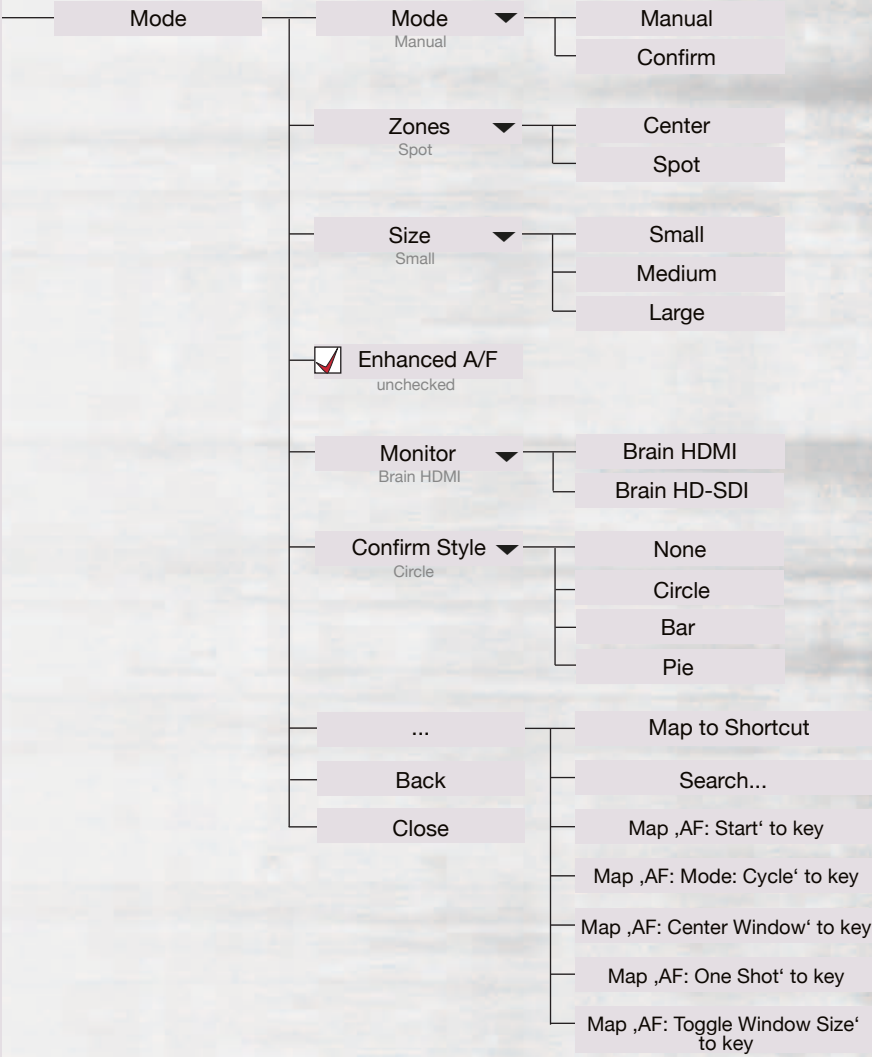

Focus

RED EPIC DRAGON MENU GUIDE