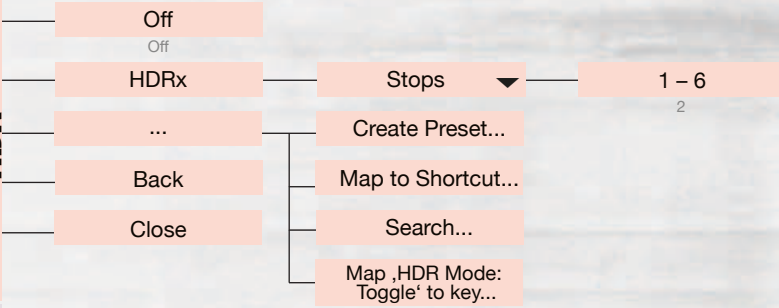

HDR

Focus

RED EPIC DRAGON MENU GUIDE