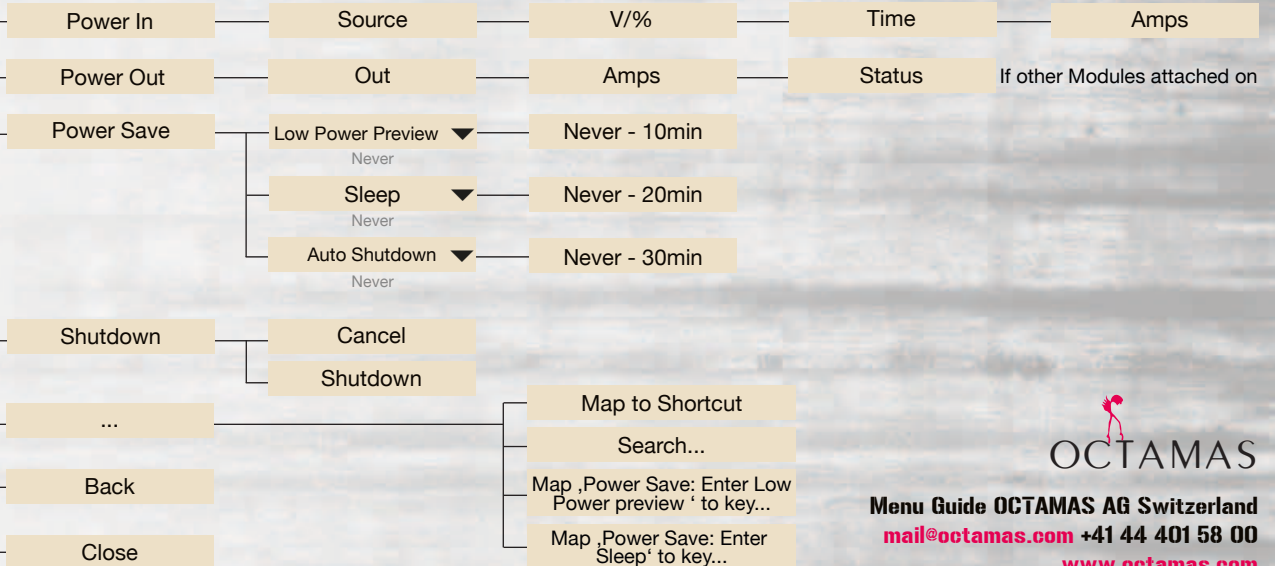

Settings

Settings see the following pages from Advanced Menus 4/22

RED EPIC DRAGON MENU GUIDE

Media

Allows you to view clips and also allows you to change the look of the playback clips, see operation guide p. 85 - 86

Playback

- ▷ Playback
- ⊗ Exit Playback
- x1 Playback Speed
- ⋮ In Point Marker
- ◀ Frame-by-frame reverse
- / || Play / Pause
- Frame-by-frame forward
- ⋮ Out Point Marker
- → / ↺ Play once / Loop
- → / ← Playback direction

Power