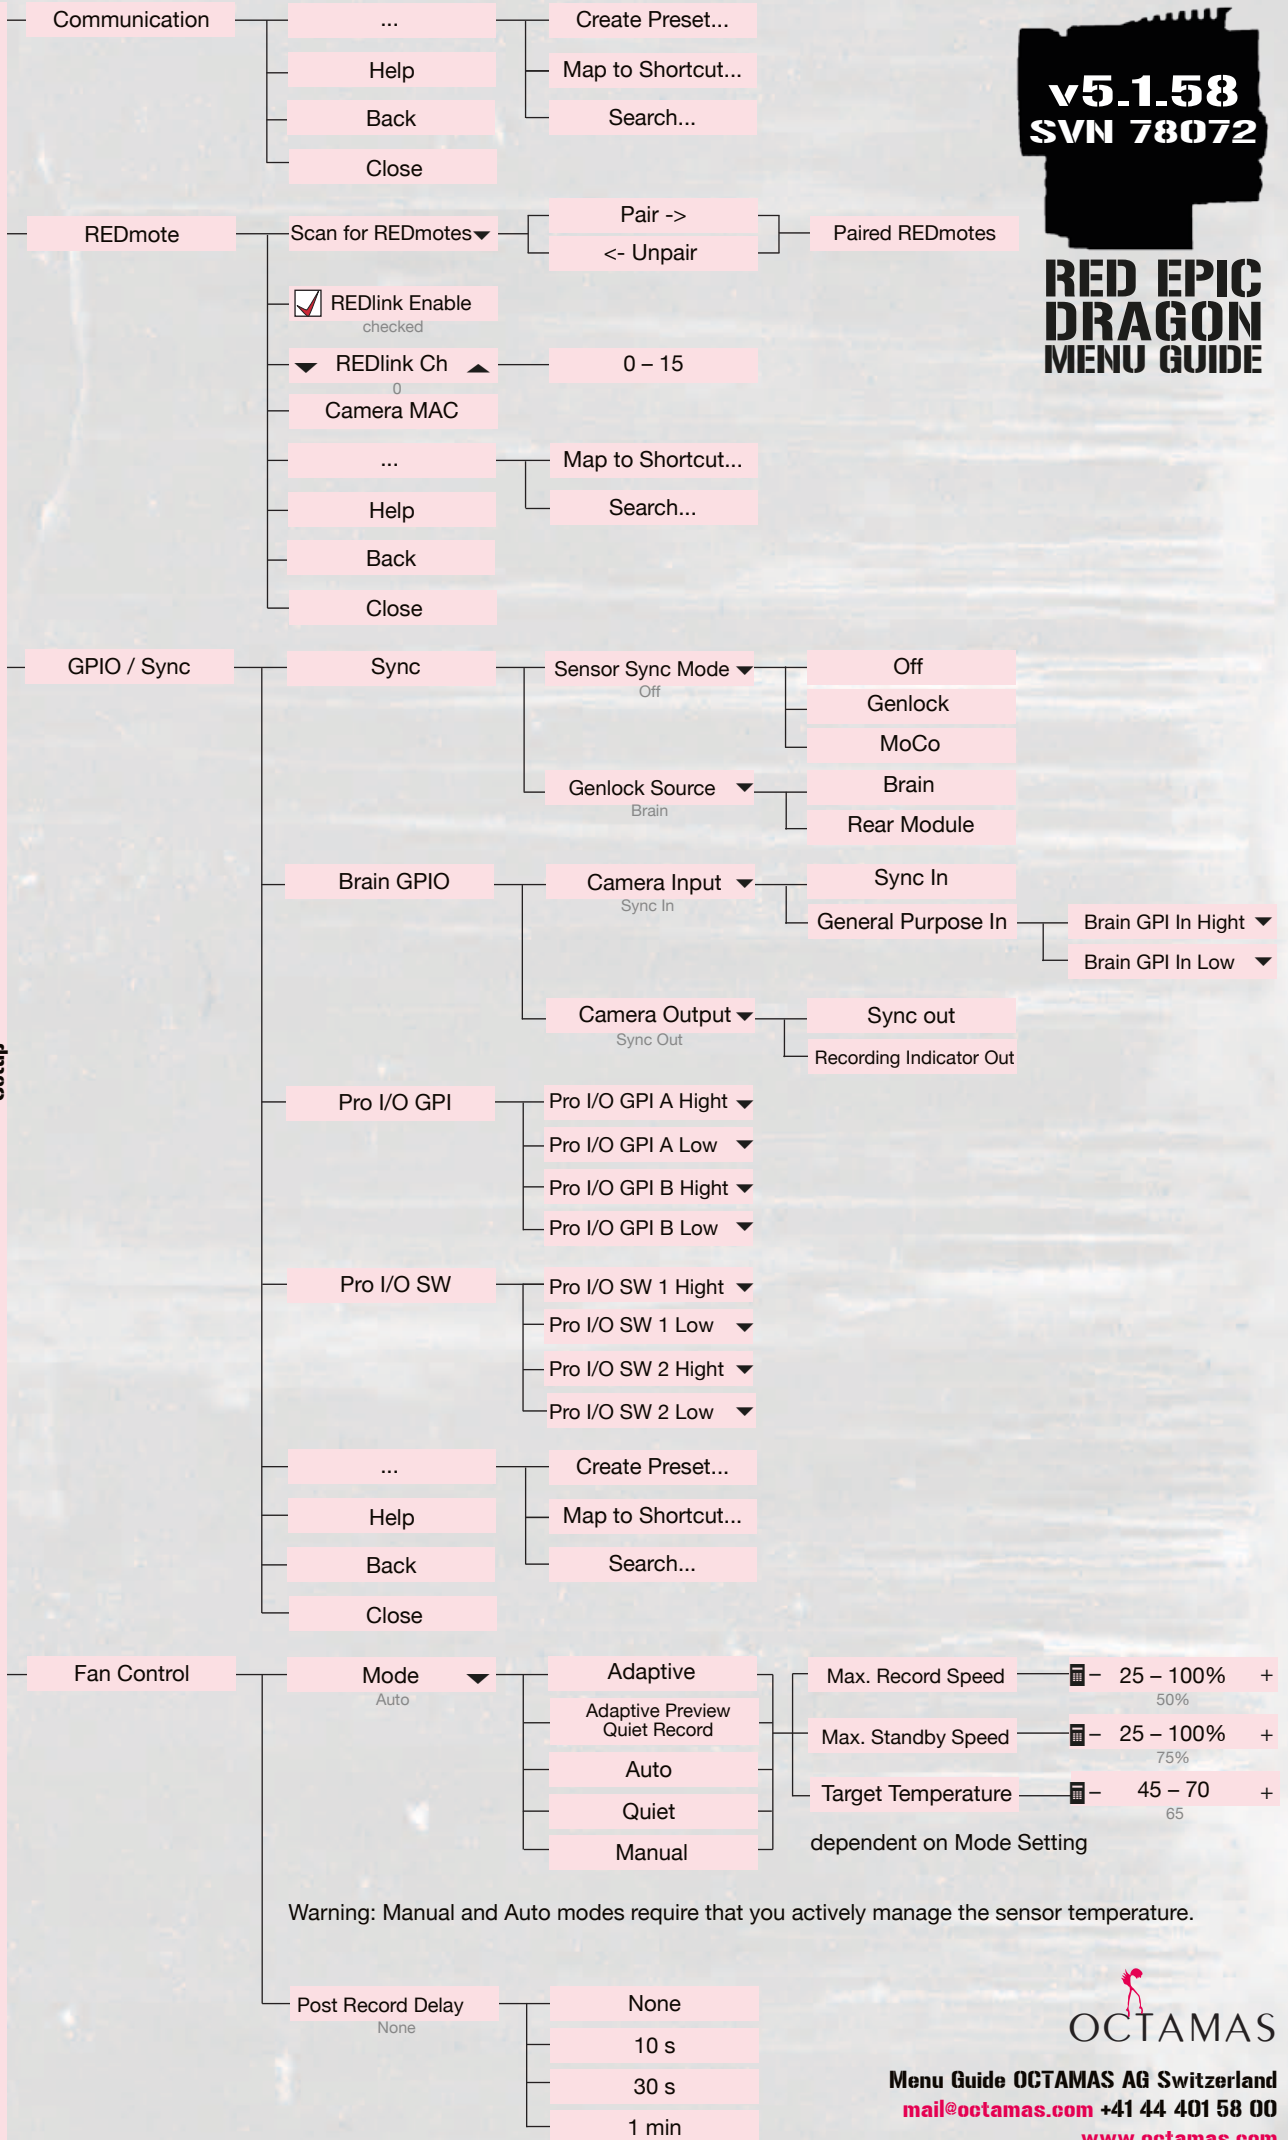

Settings Setup

**RED EPIC
DRAGON
MENU GUIDE**