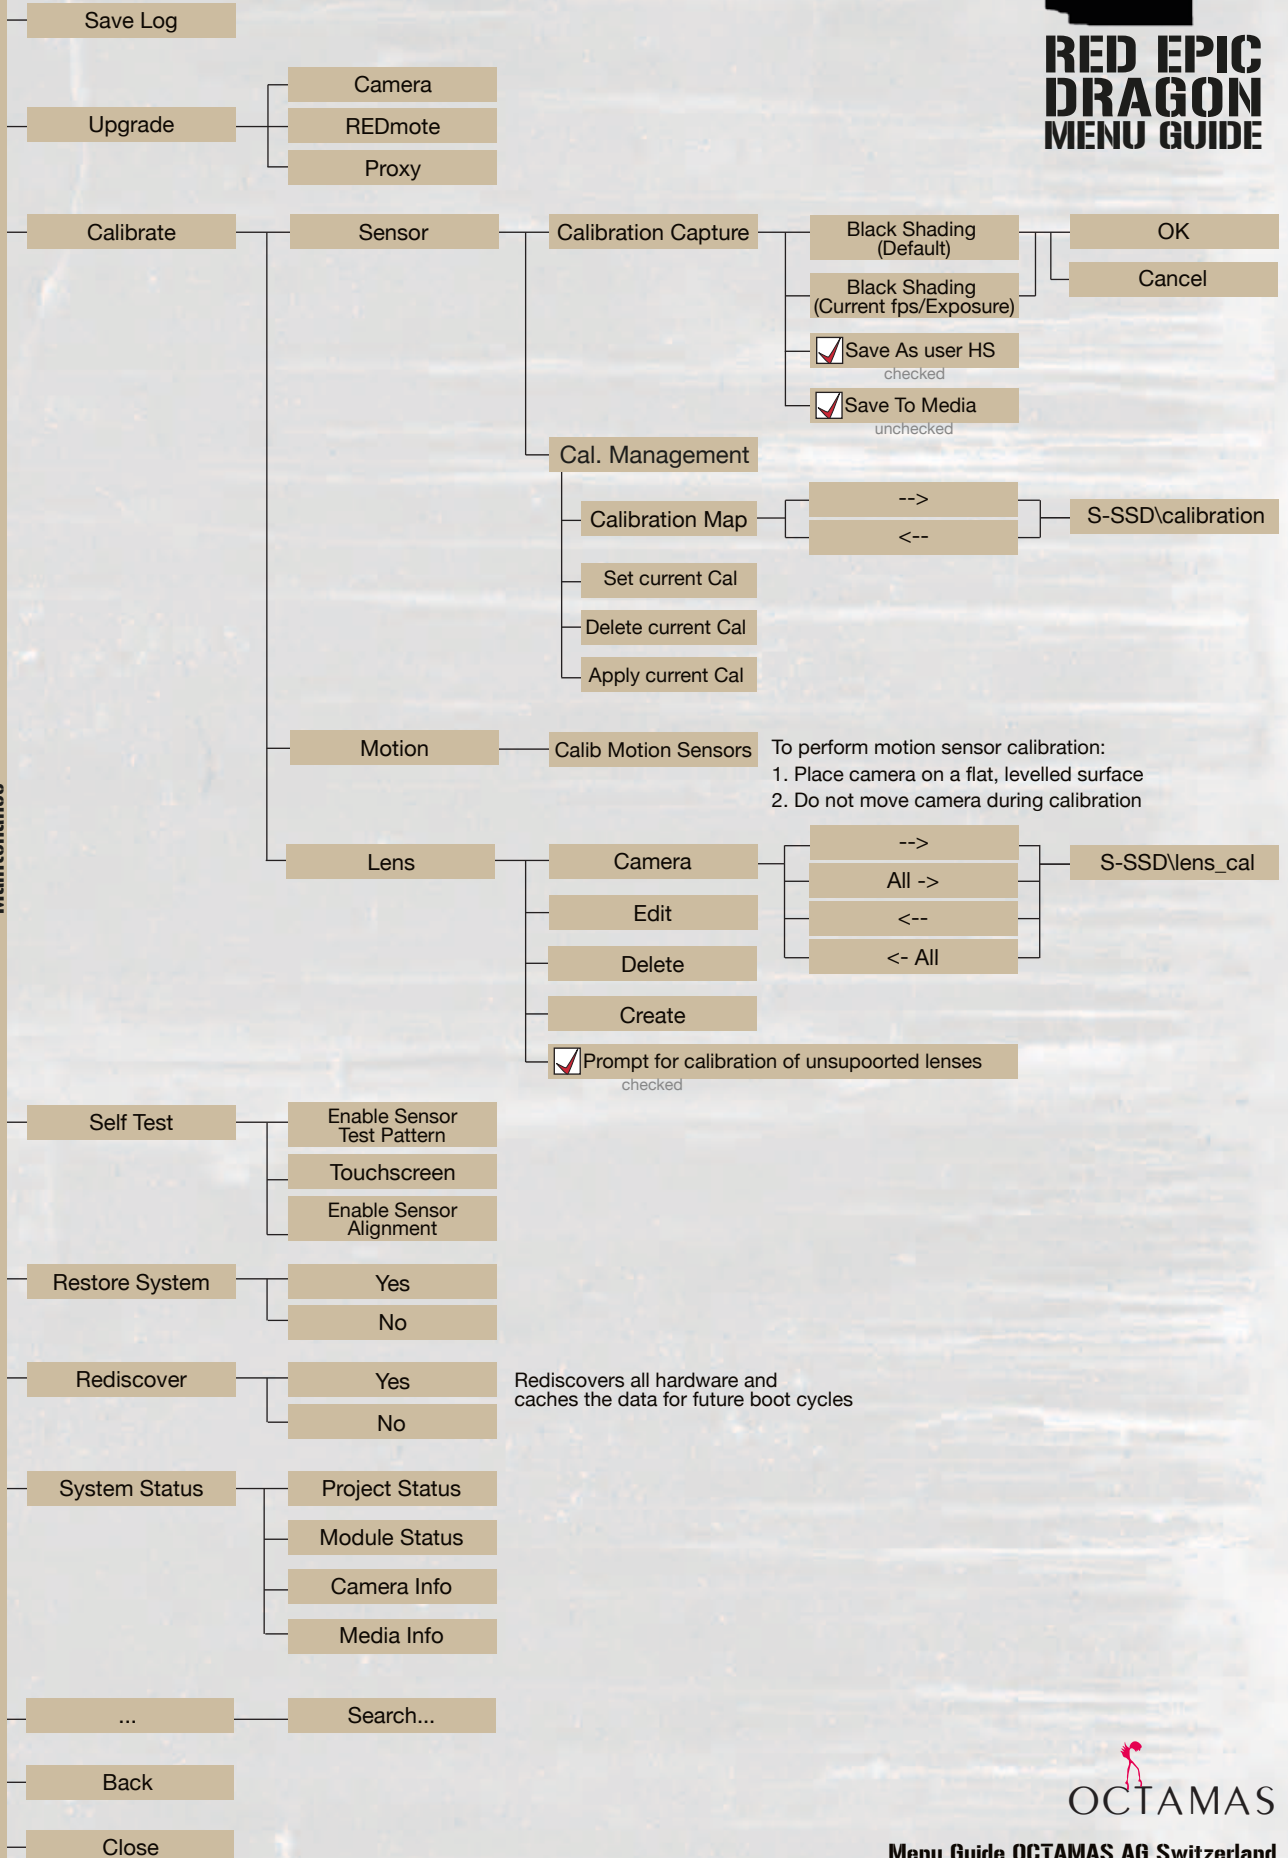

## Settings Setup

## Settings Setup

**RED EPIC  
DRAGON  
MENU GUIDE**

## Settings

Maintenance

**RED EPIC  
DRAGON  
MENU GUIDE**