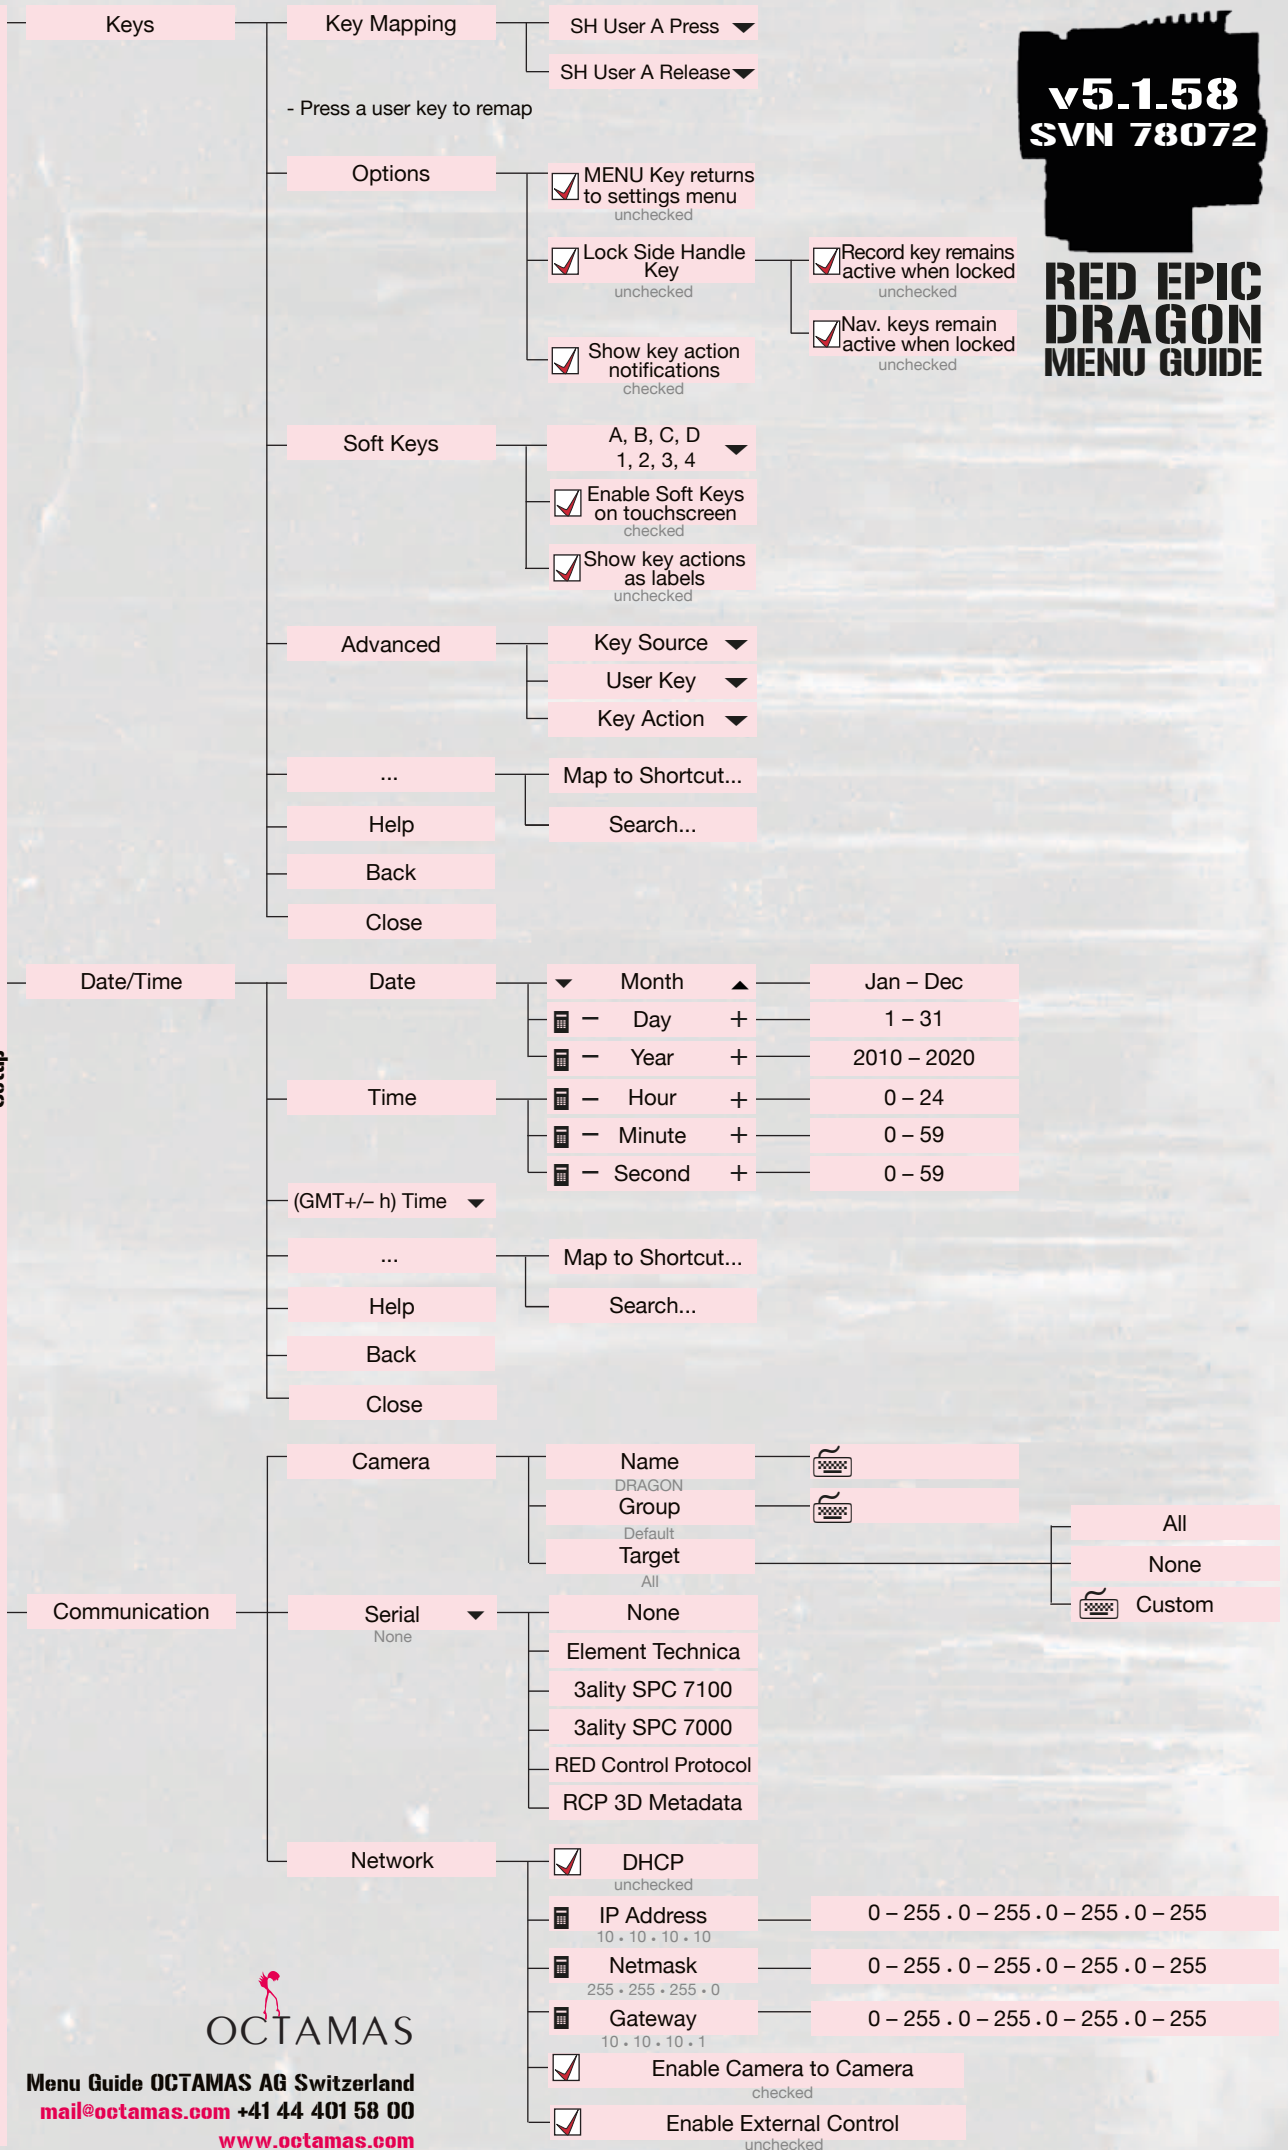

Settings Setup