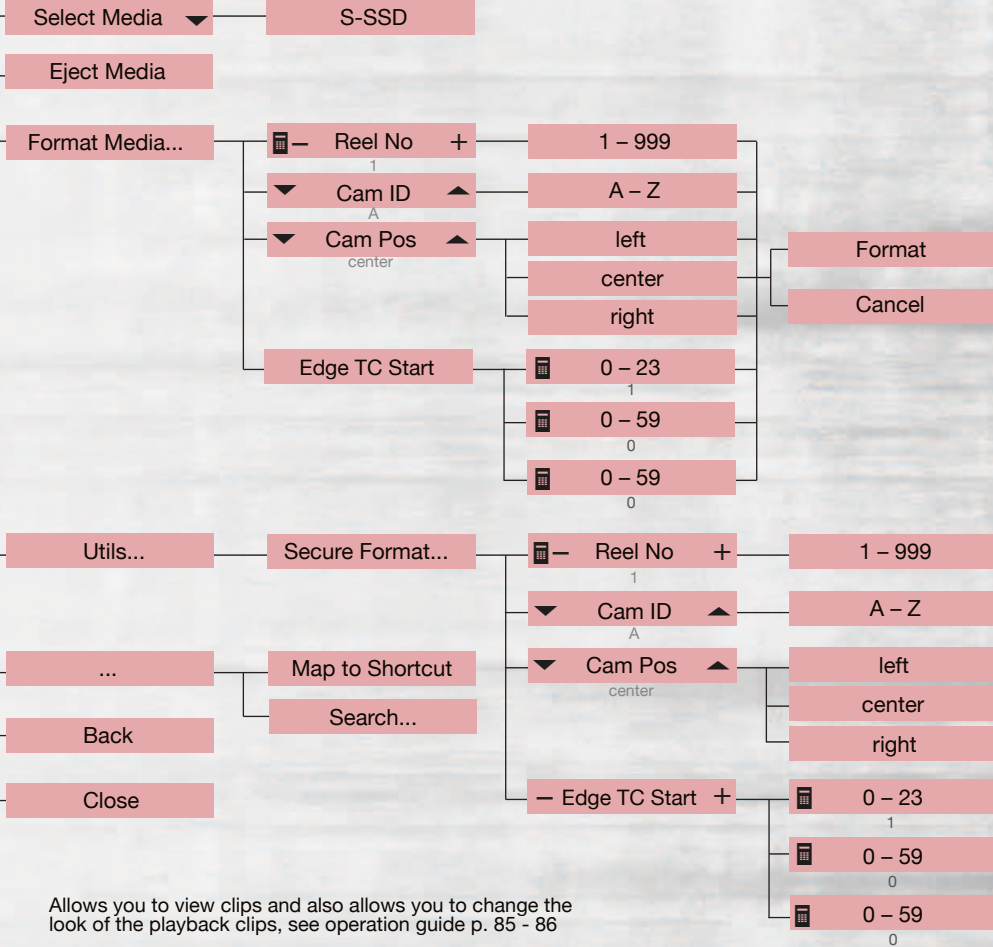

Settings

Settings see the following pages from Advanced Menus 4/22

RED EPIC DRAGON MENU GUIDE

Media

Allows you to view clips and also allows you to change the look of the playback clips, see operation guide p. 85 - 86

Playback

- ▷ Playback
- ⊗ Exit Playback
- x1 Playback Speed
- ⋮ In Point Marker
- ◀ Frame-by-frame reverse
- / || Play / Pause
- Frame-by-frame forward
- ⋮ Out Point Marker
- → / ↺ Play once / Loop
- → / ← Playback direction

Power