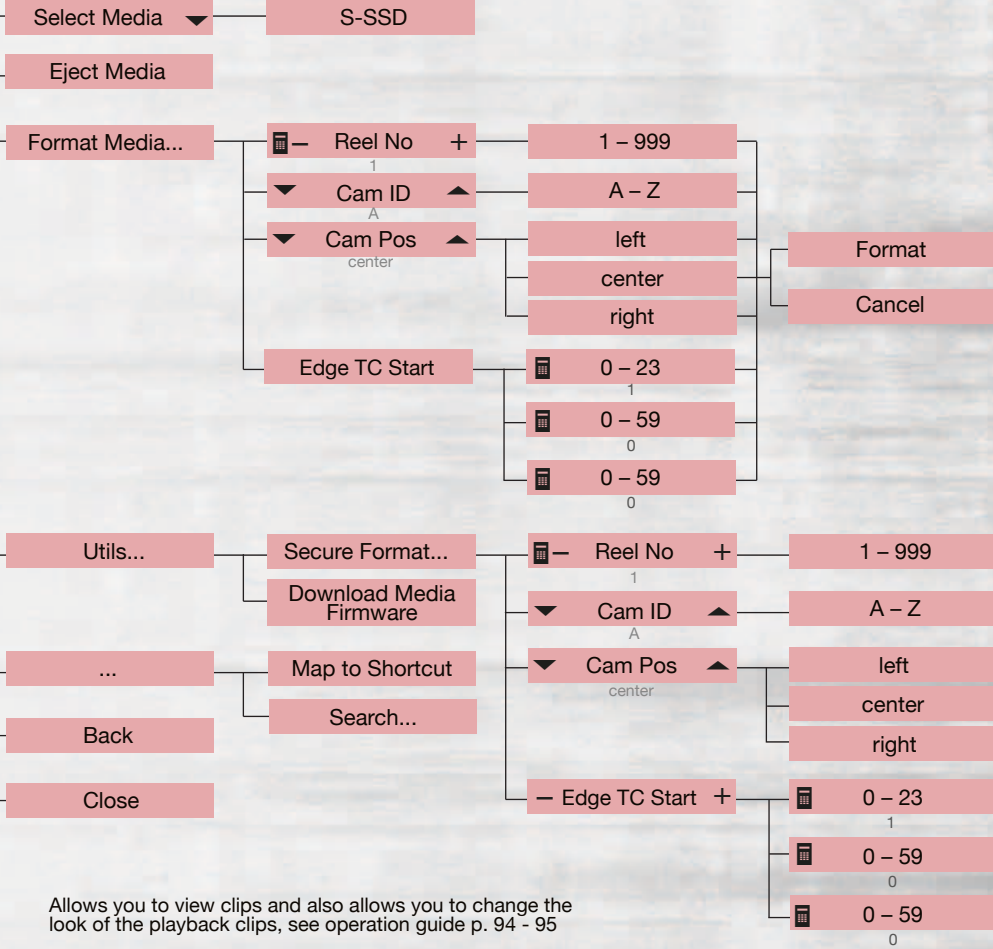

Media

Allows you to view clips and also allows you to change the look of the playback clips, see operation guide p. 94 - 95

Playback

- Playback
- Record
- Playback Speed
- In/Out Point Marker
- Frame-by-frame reverse
- Play / Pause
- Frame-by-frame forward
- Play once / Loop
- Playback direction