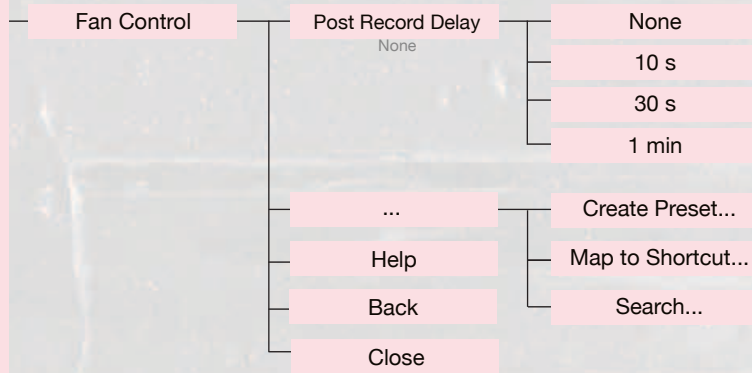

Recording

OCTAMAS

Settings

Setup

Settings

Setup

RED EPIC DRAGON MENU GUIDE

Settings Setup