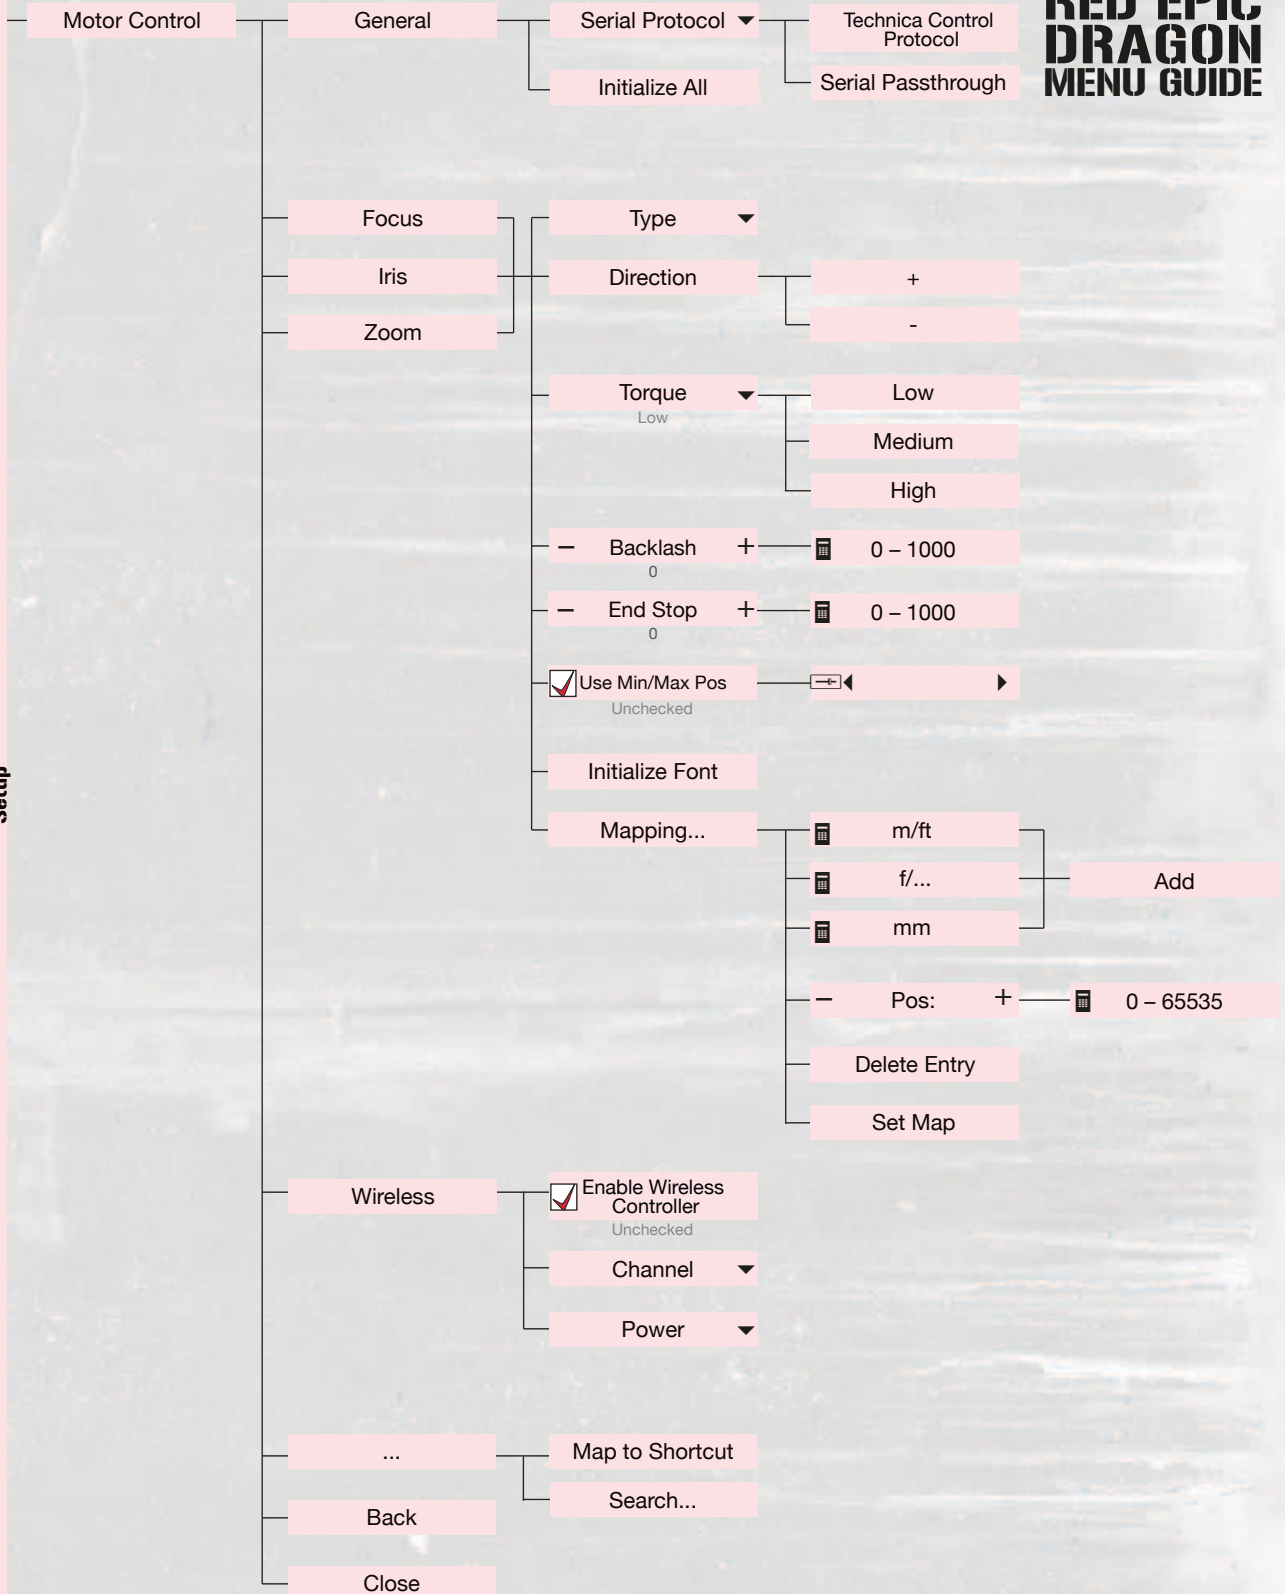

Settings

Setup

**RED EPIC
DRAGON
MENU GUIDE**