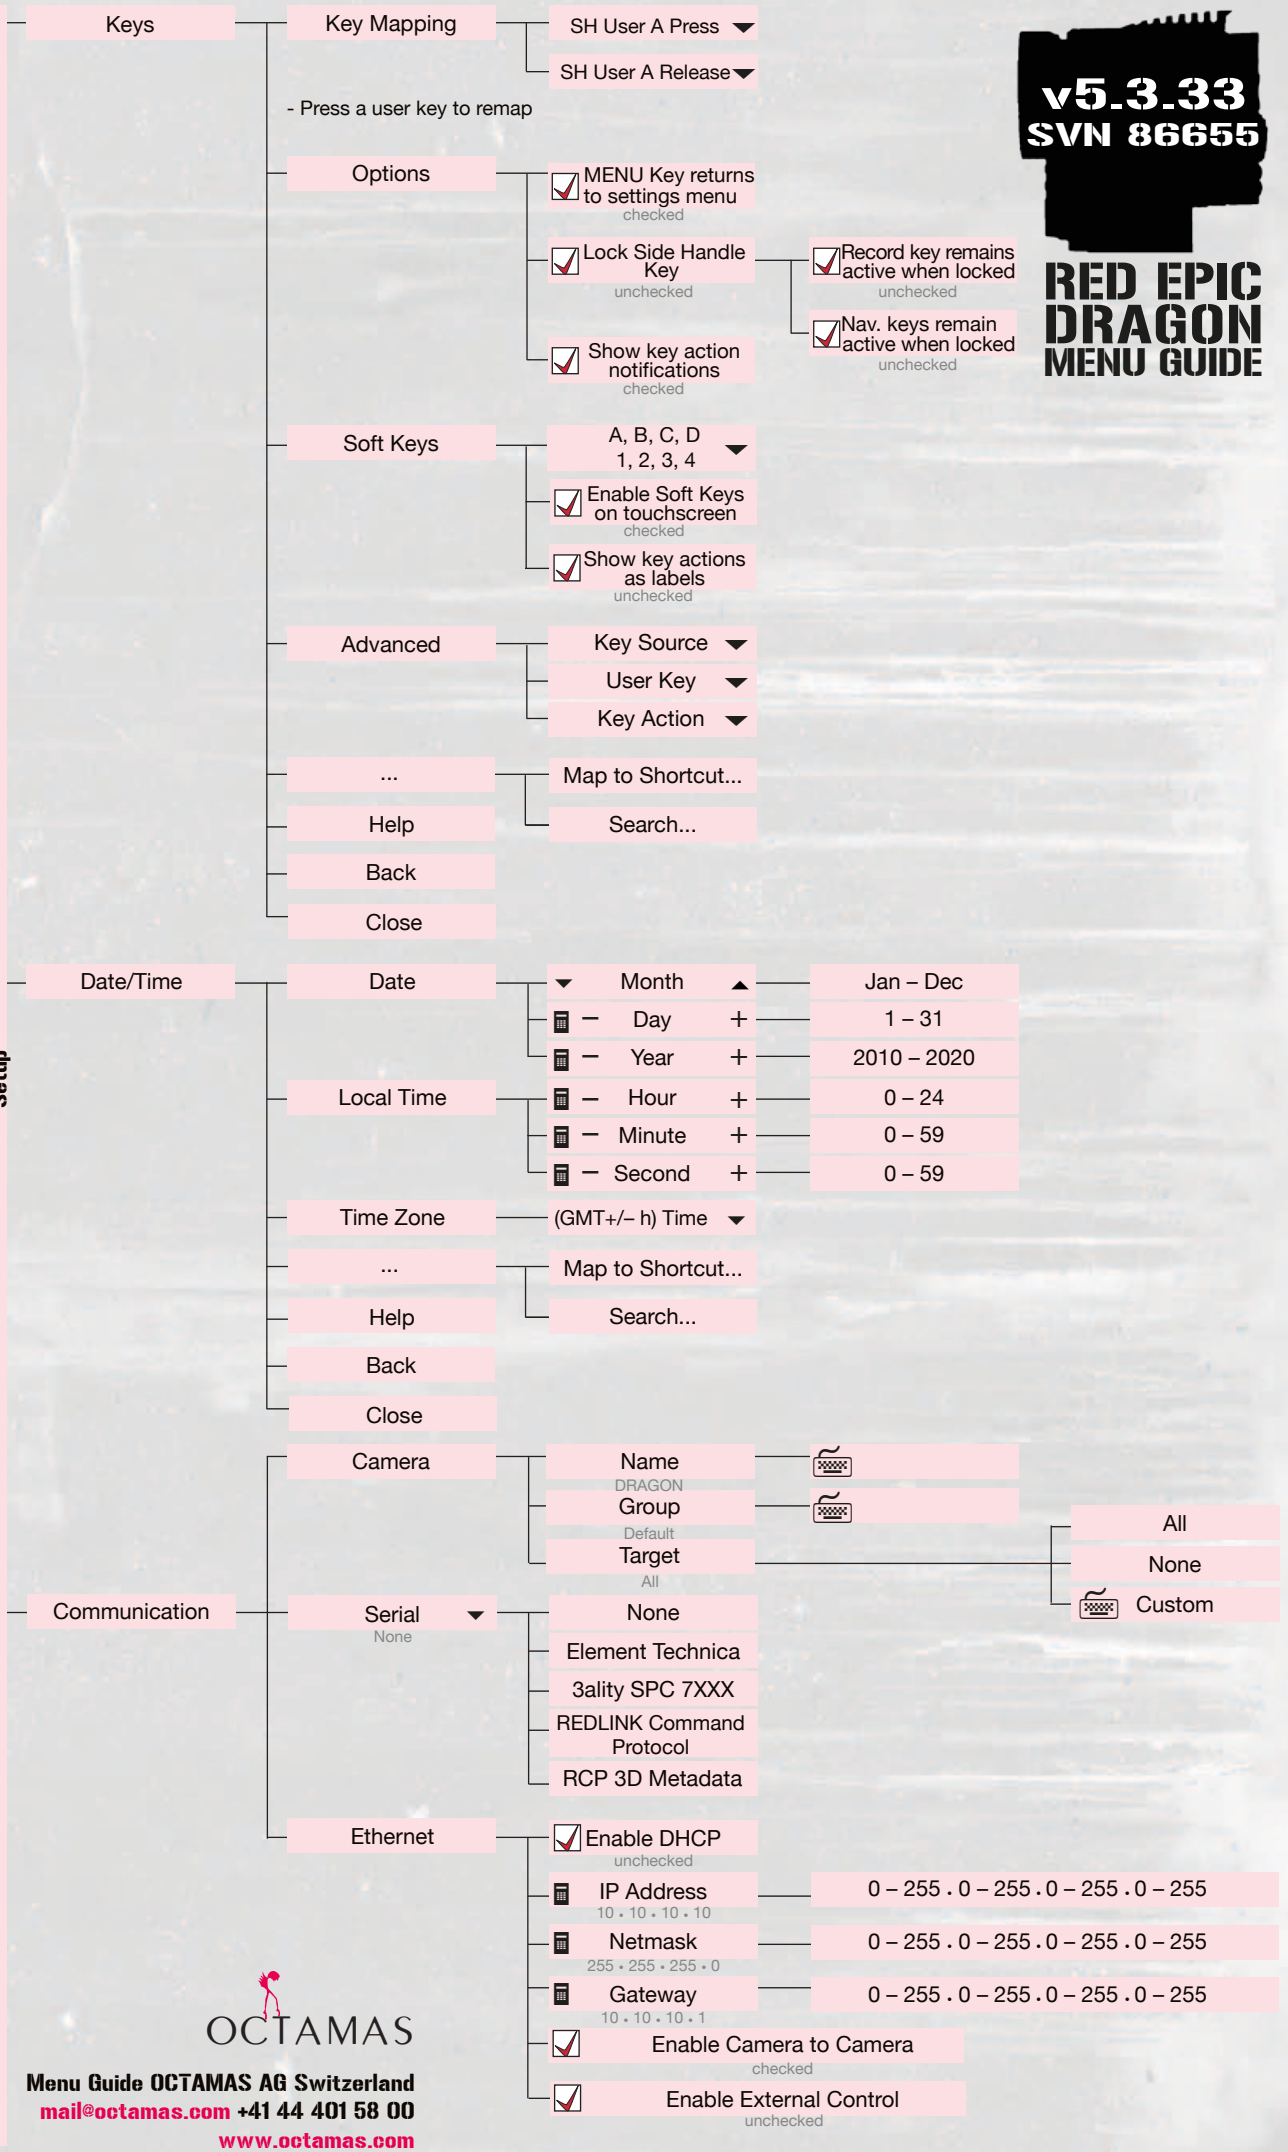

Settings

Setup