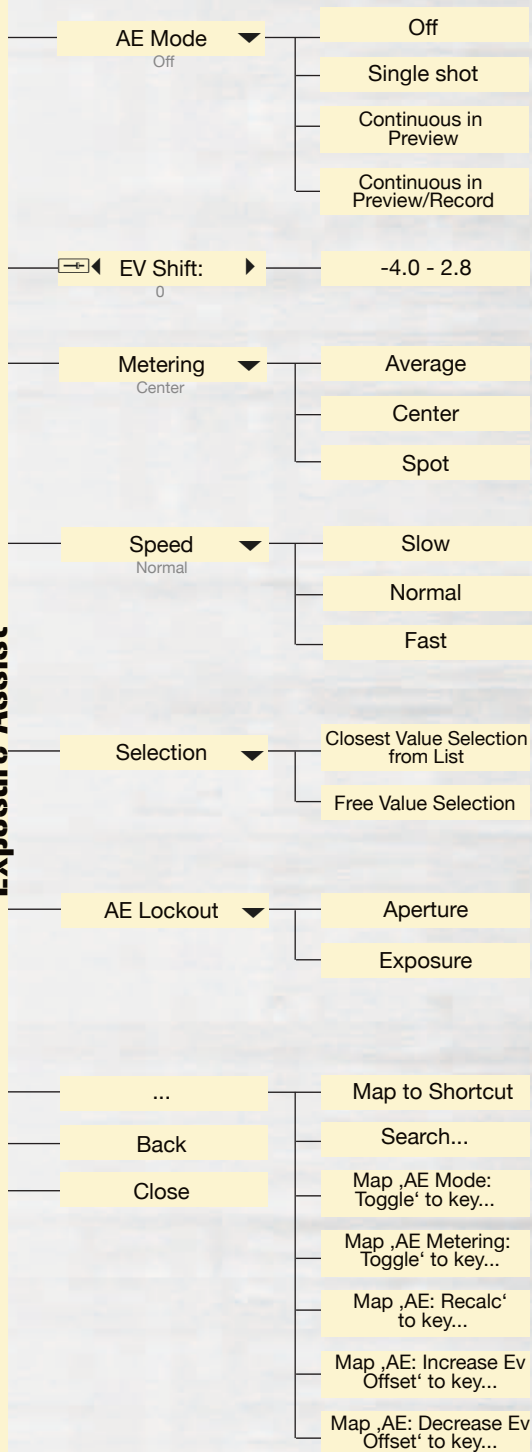

Media

Allows you to view clips and also allows you to change the look of the playback clips, see operation guide p. 94 - 95

Playback

- Playback
- Record
- Playback Speed
- In/Out Point Marker
- Frame-by-frame reverse
- Play / Pause
- Frame-by-frame forward
- Play once / Loop
- Playback direction

Power

Exposure Assist

Presets

RED EPIC DRAGON MENU GUIDE

Settings

Display

Settings

Display