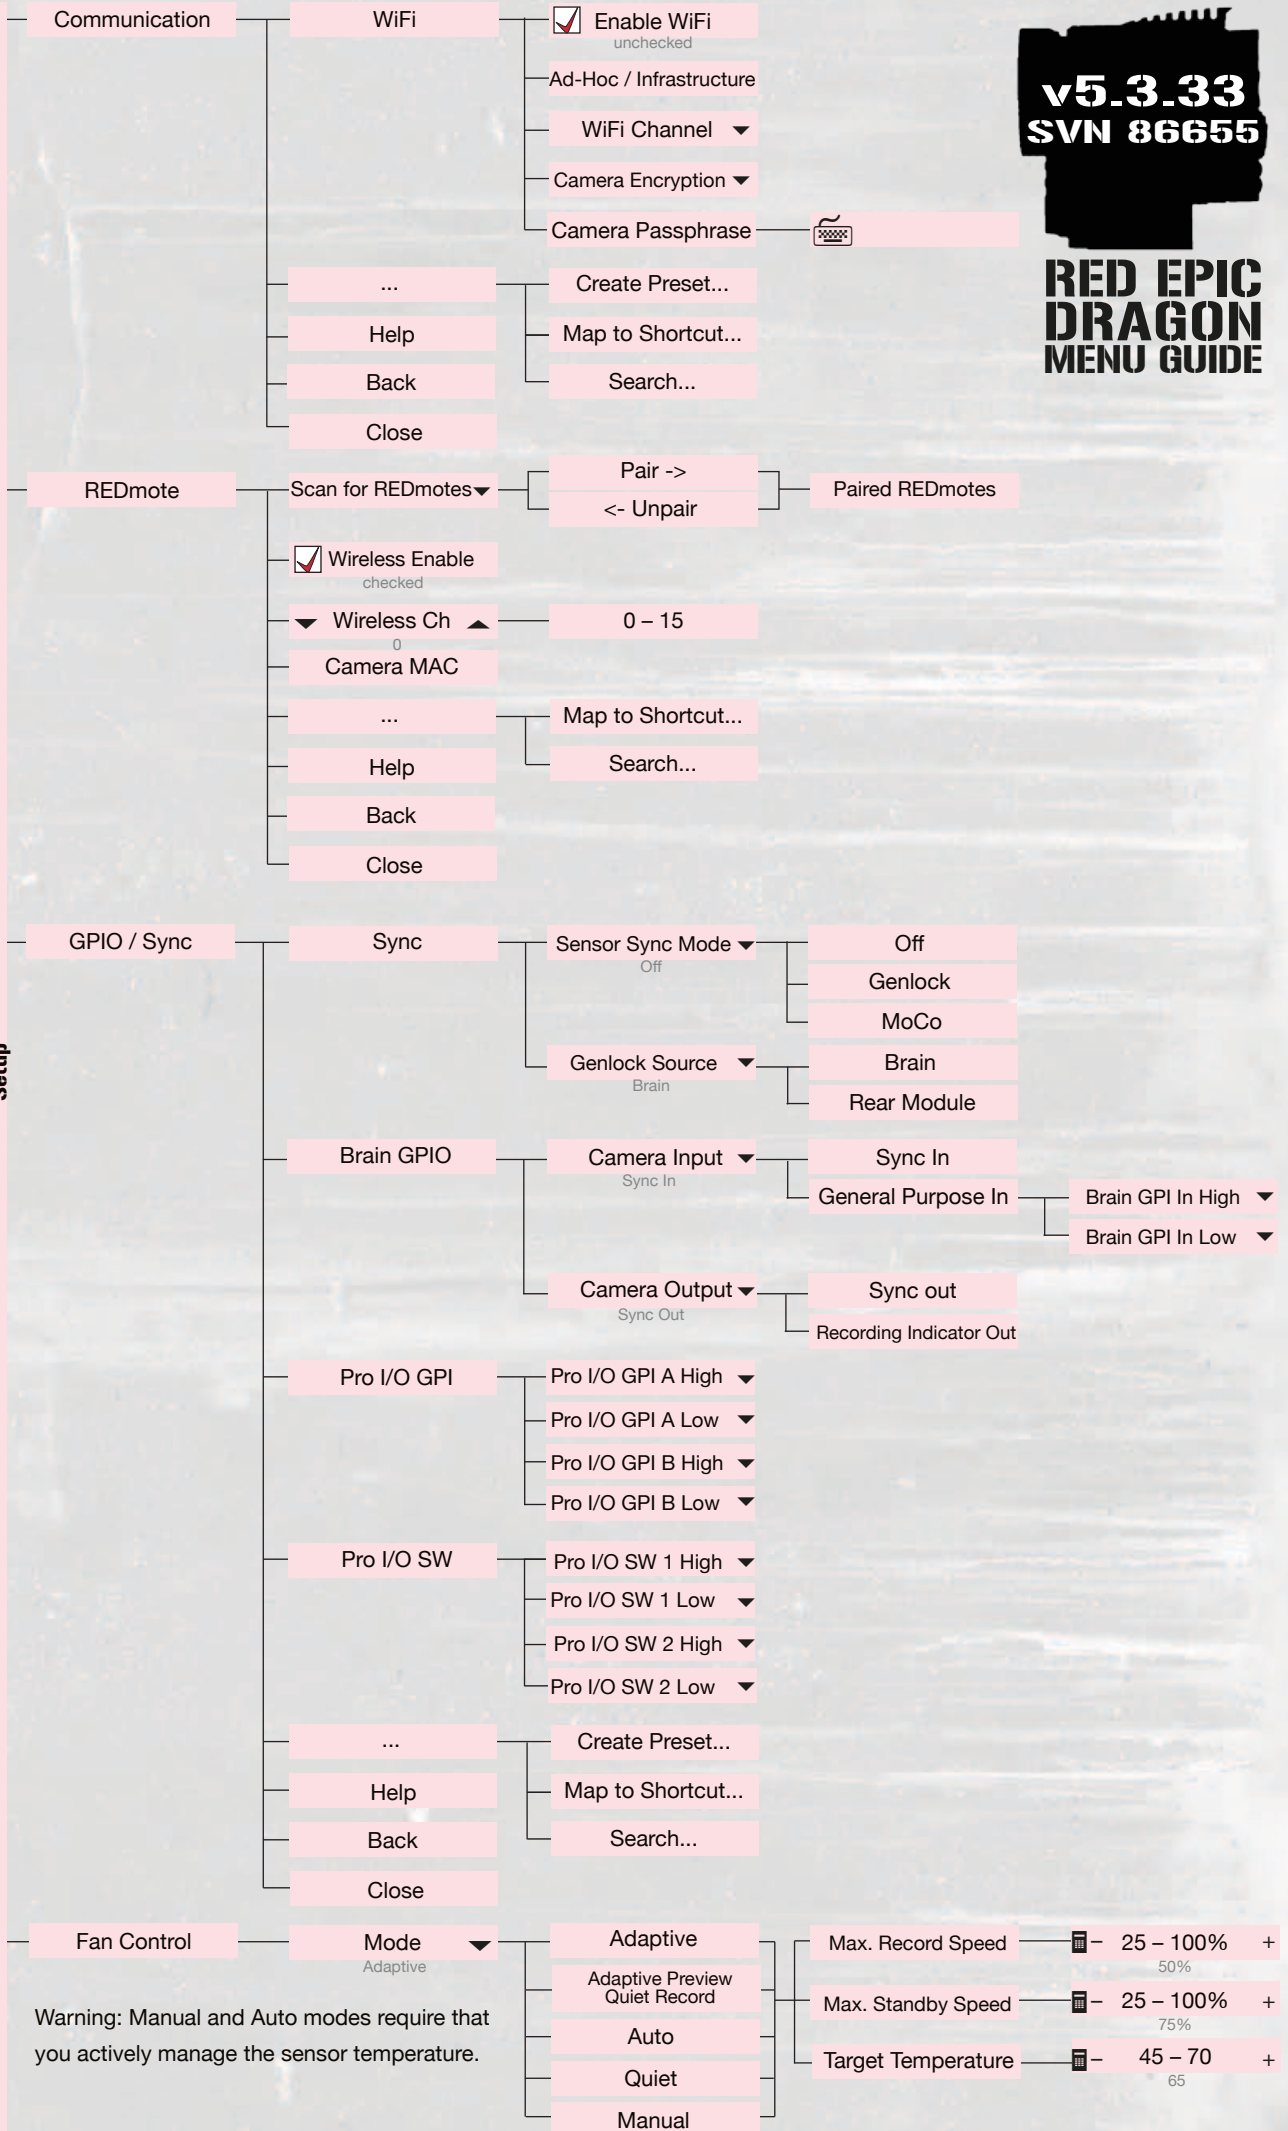

Settings

Setup

RED EPIC DRAGON MENU GUIDE