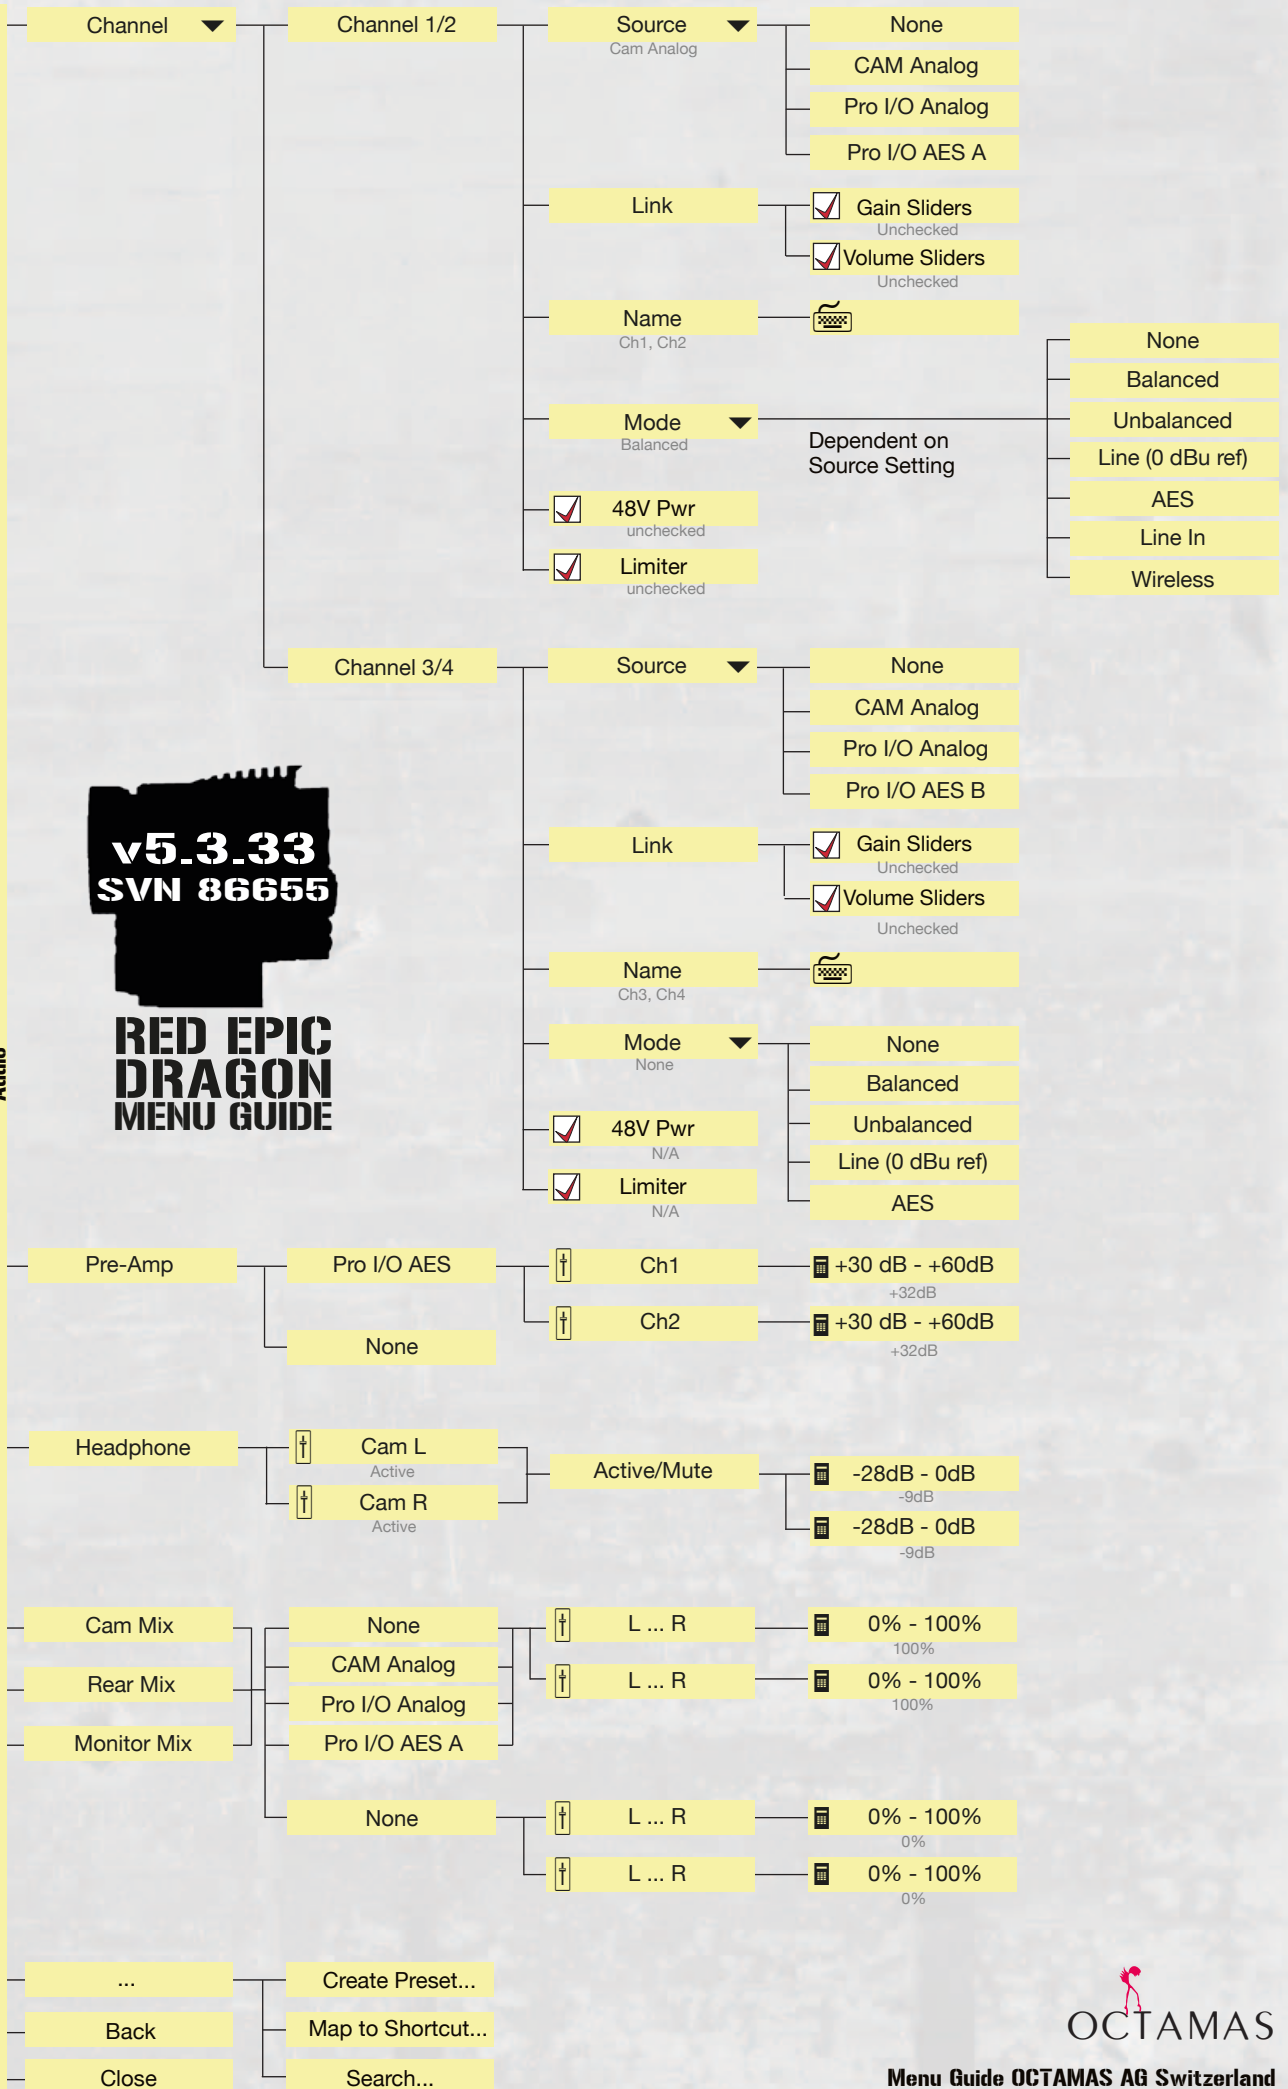

Map to Shortcut

Close

Search...

**RED EPIC
DRAGON
MENU GUIDE**

OCTAMAS

Settings Audio

Advanced Menus 19 / 24

Settings