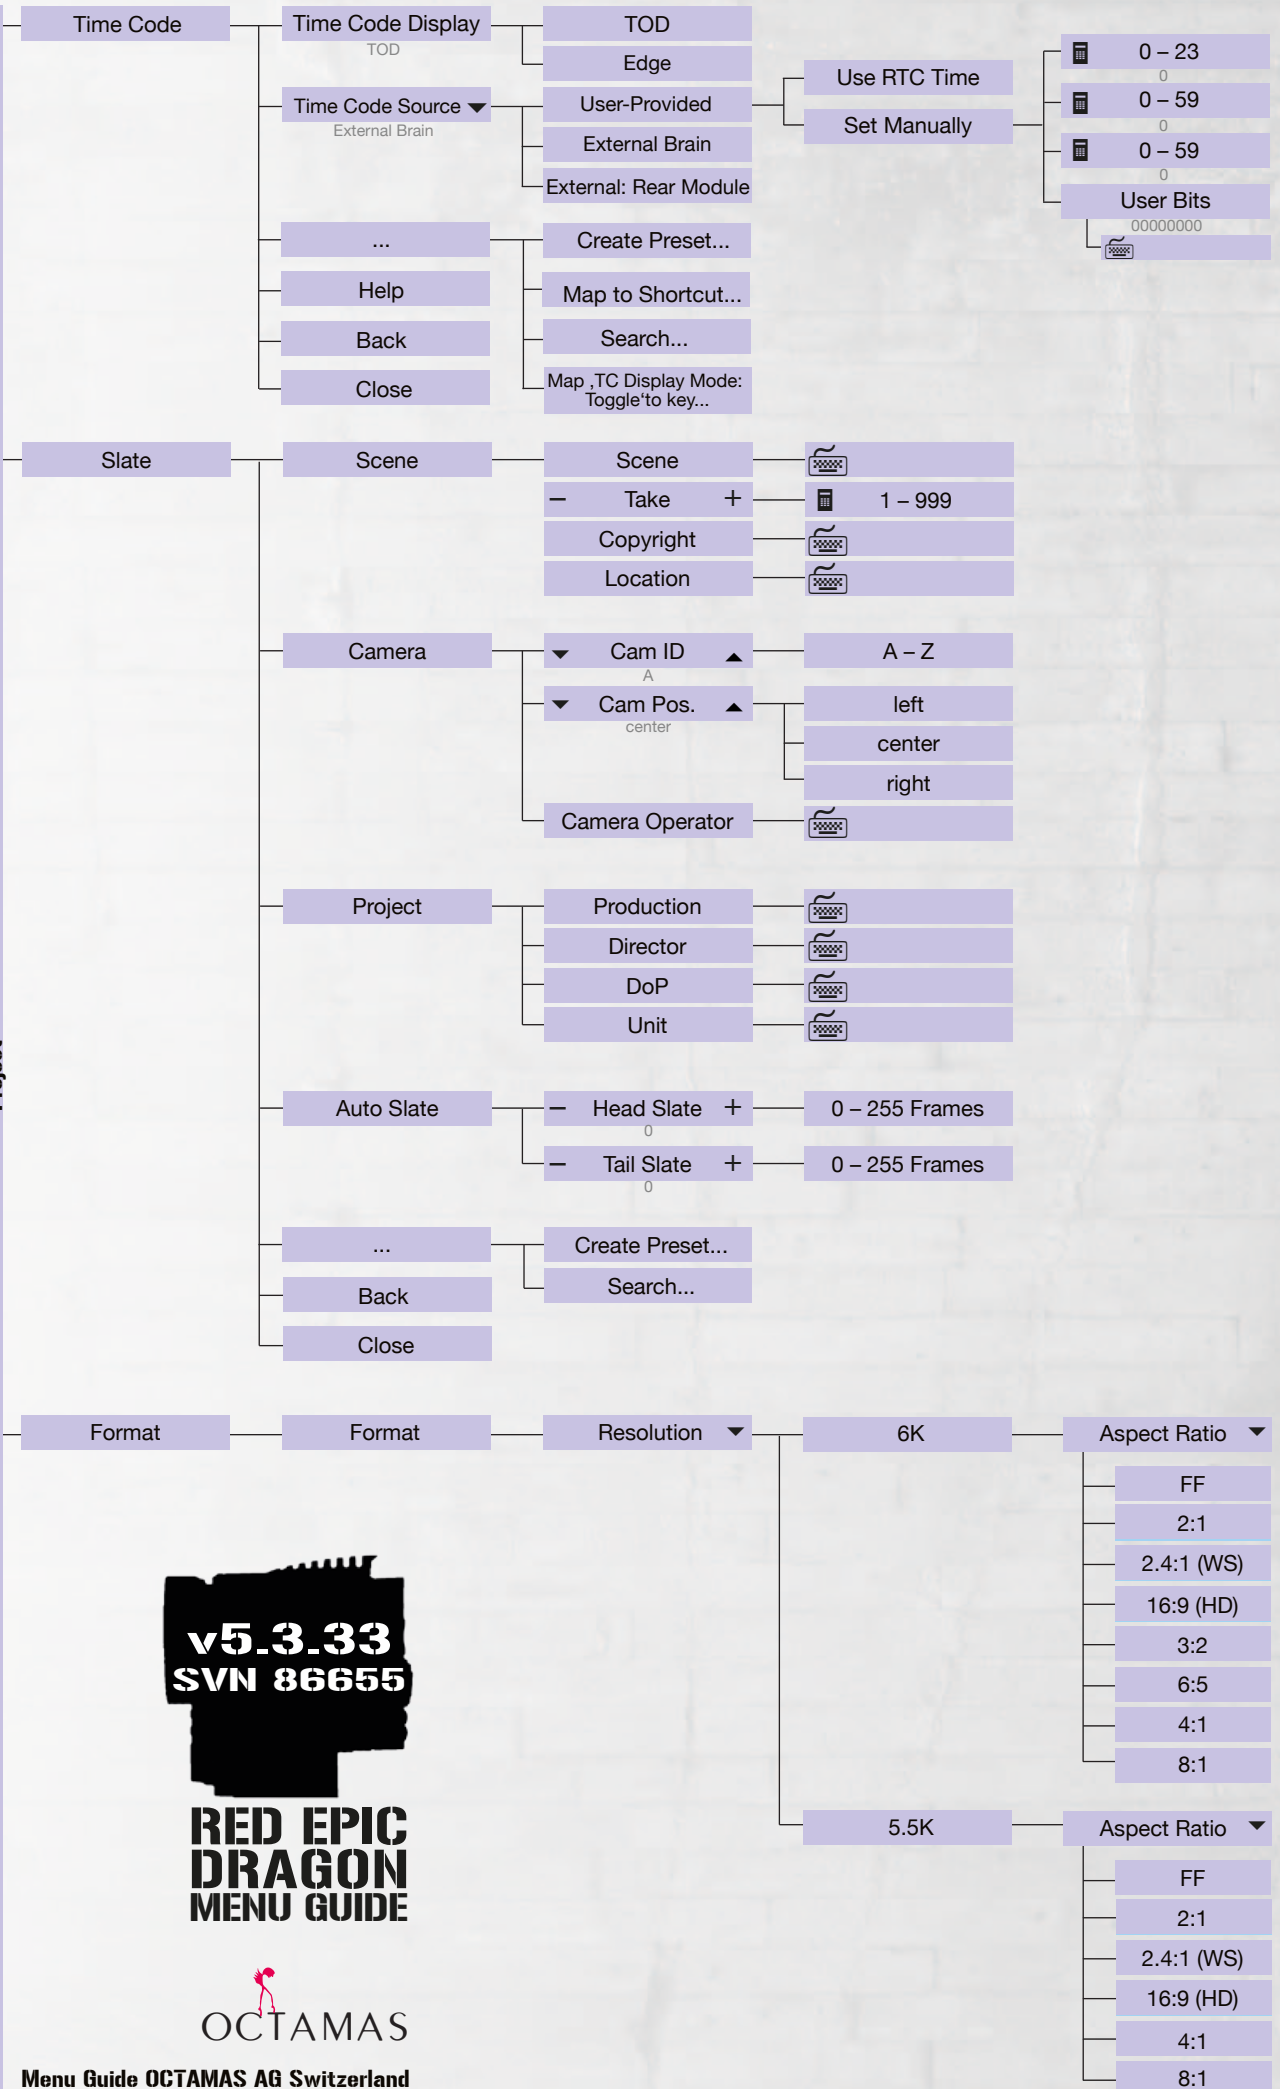

Settings

Project

**RED EPIC
DRAGON
MENU GUIDE**