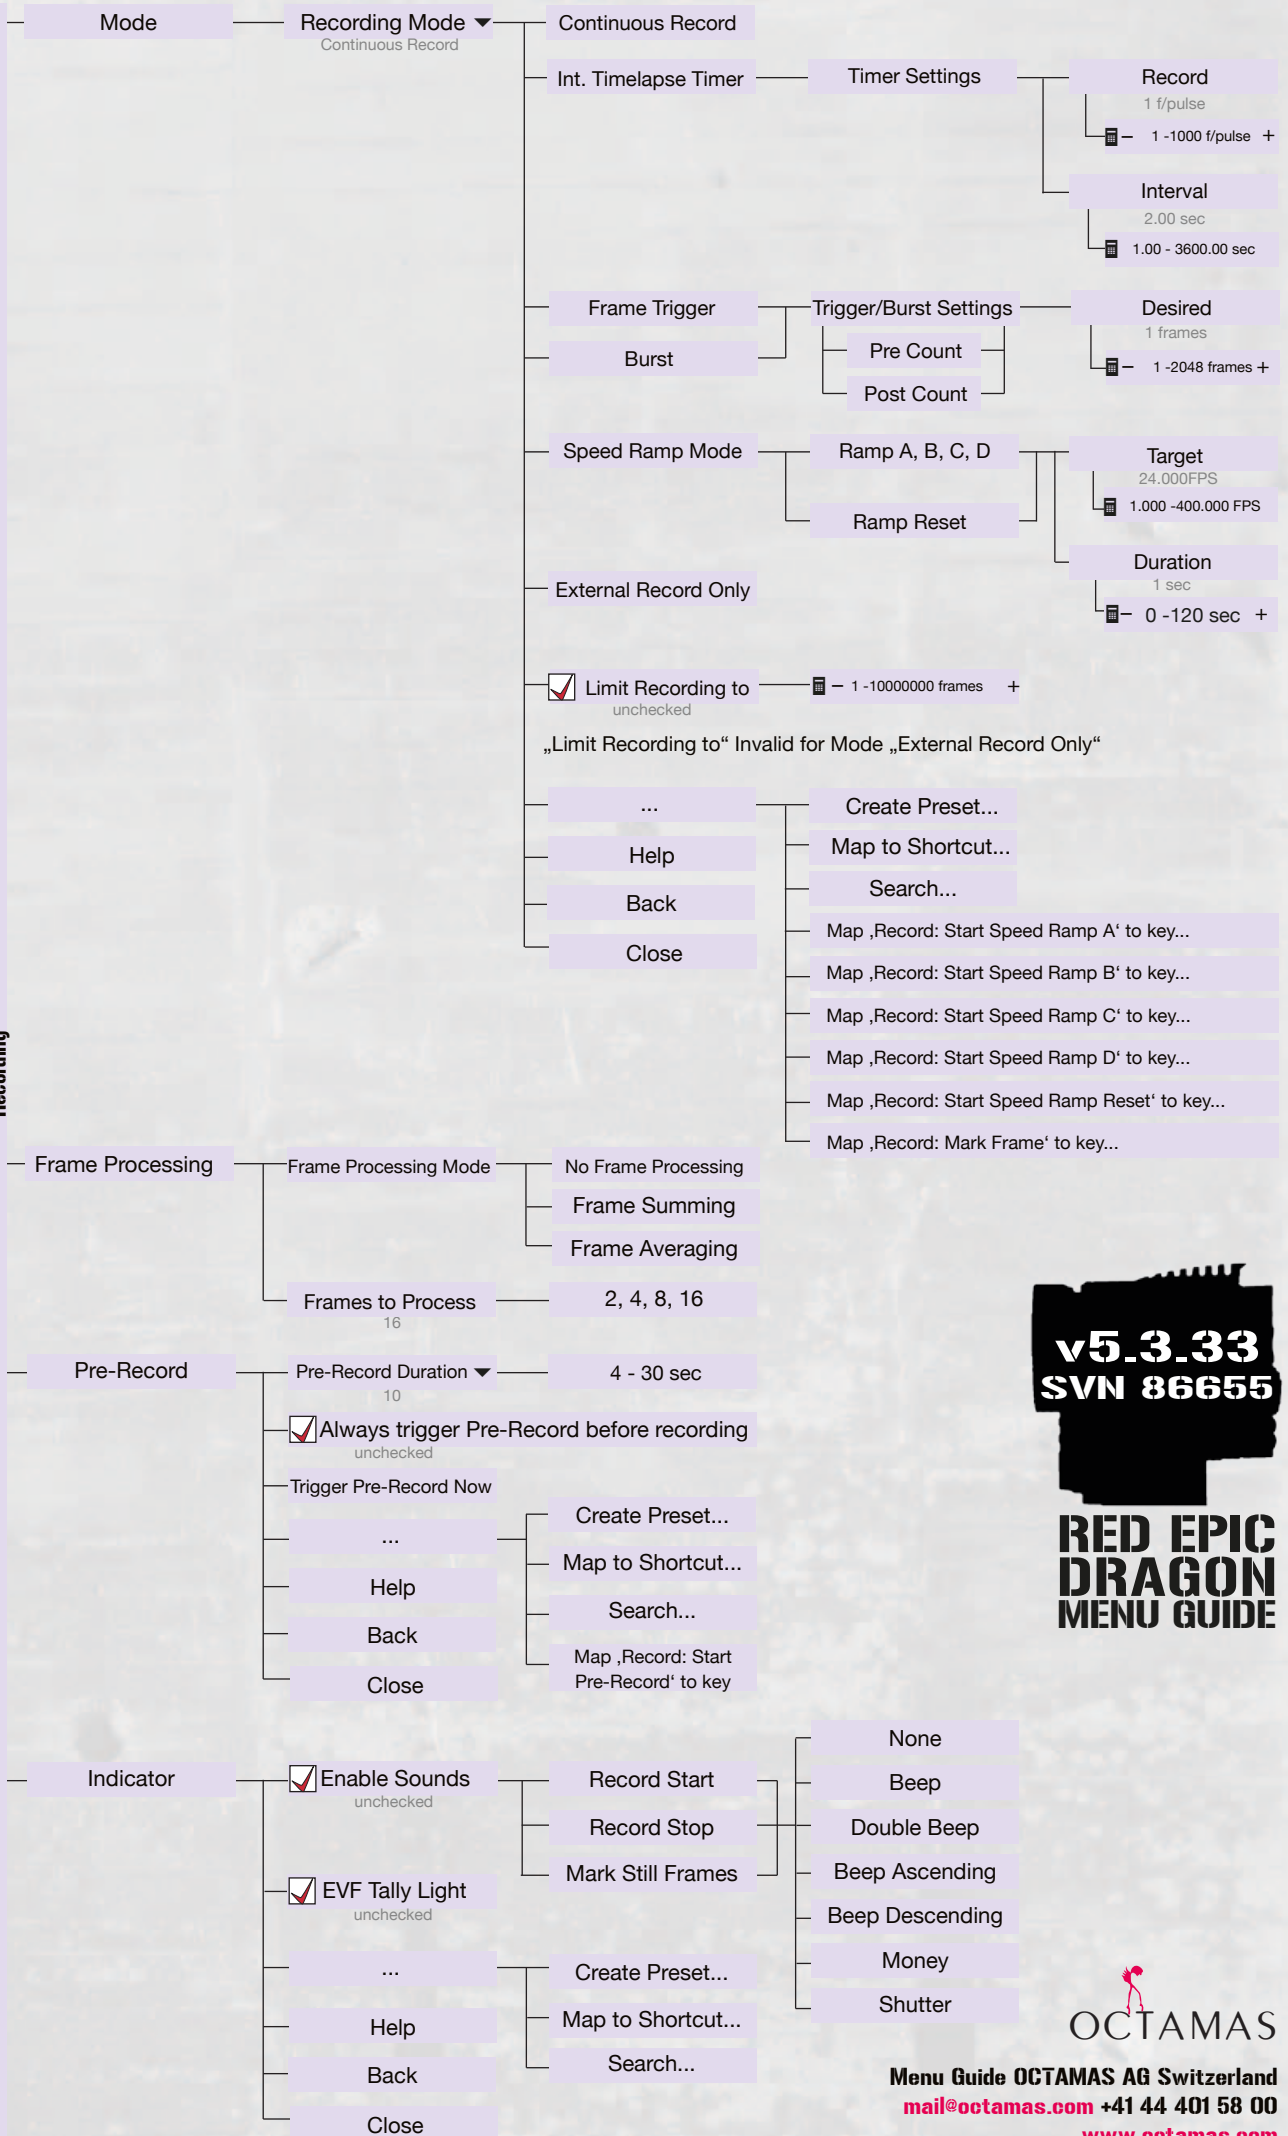

Advanced Menus 19 / 24

Settings

Recording

OCTAMAS