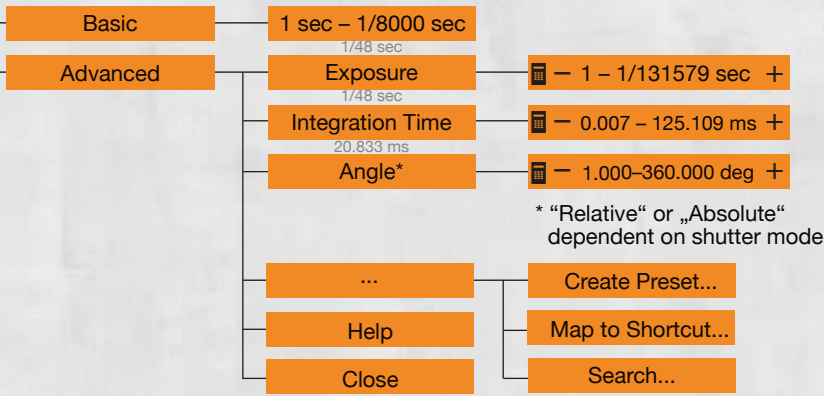

1/SEC (Exposure)