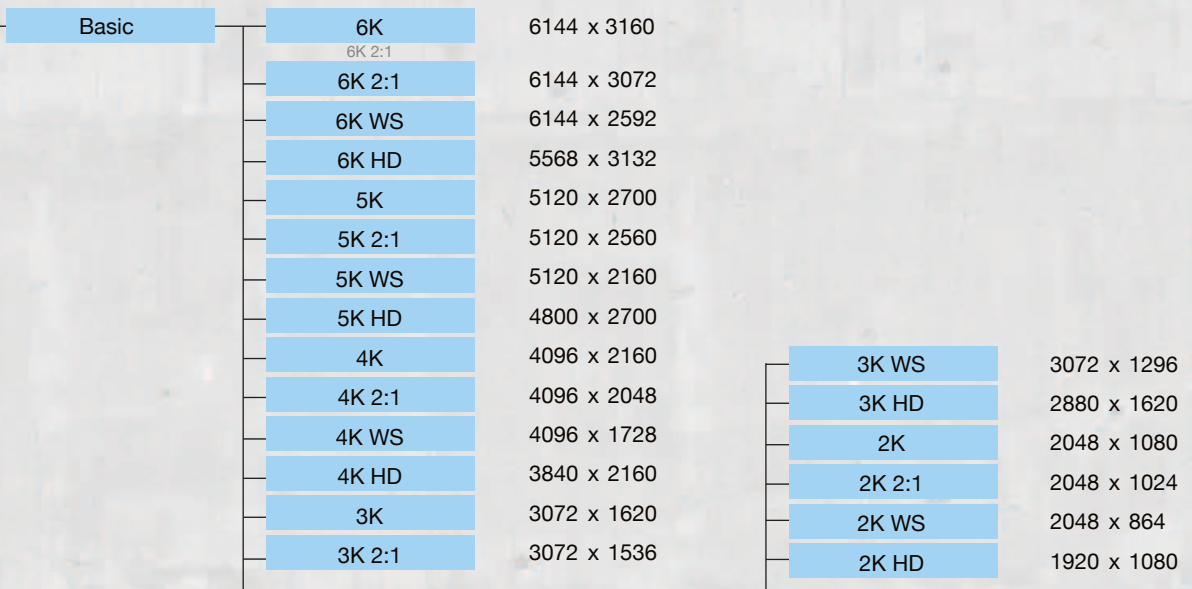

Resolution