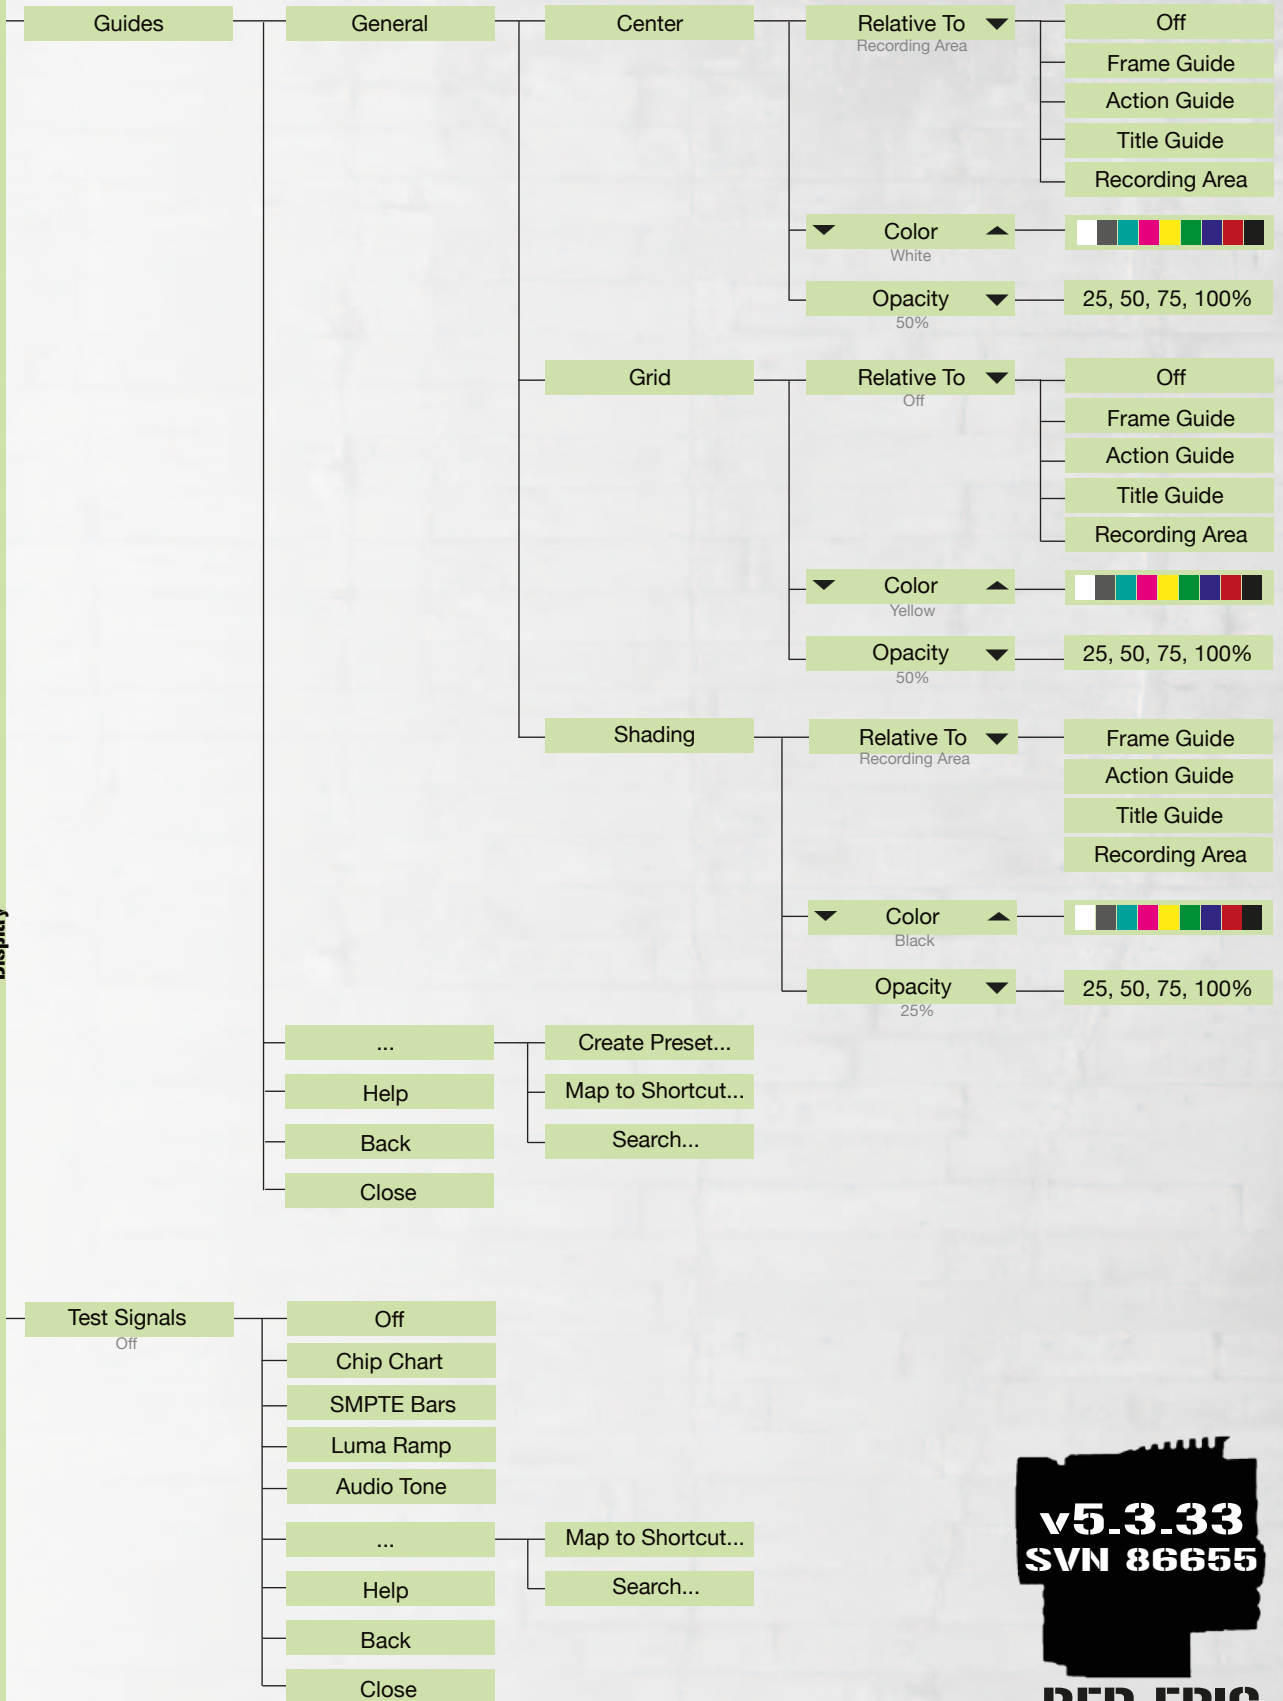

Settings

Display

**RED EPIC
DRAGON
MENU GUIDE**

OCTAMAS