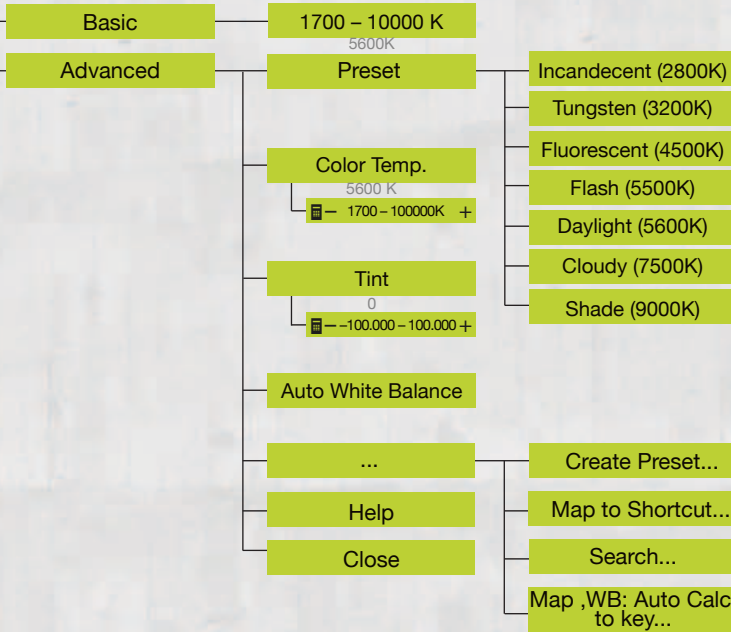

Basic Menus 1/4

Basic Menus 2/4

RED EPIC DRAGON MENU GUIDE

Menu Guide OCTAMAS AG Switzerland
mail@octamas.com +41 44 401 58 00
www.octamas.com

1/SEC (Exposure)

White Balance

Resolution

Basic Menus 3/4

Resolution

Advanced

Format

Resolution ▼

6K

Aspect Ratio ▼

FF

2:1