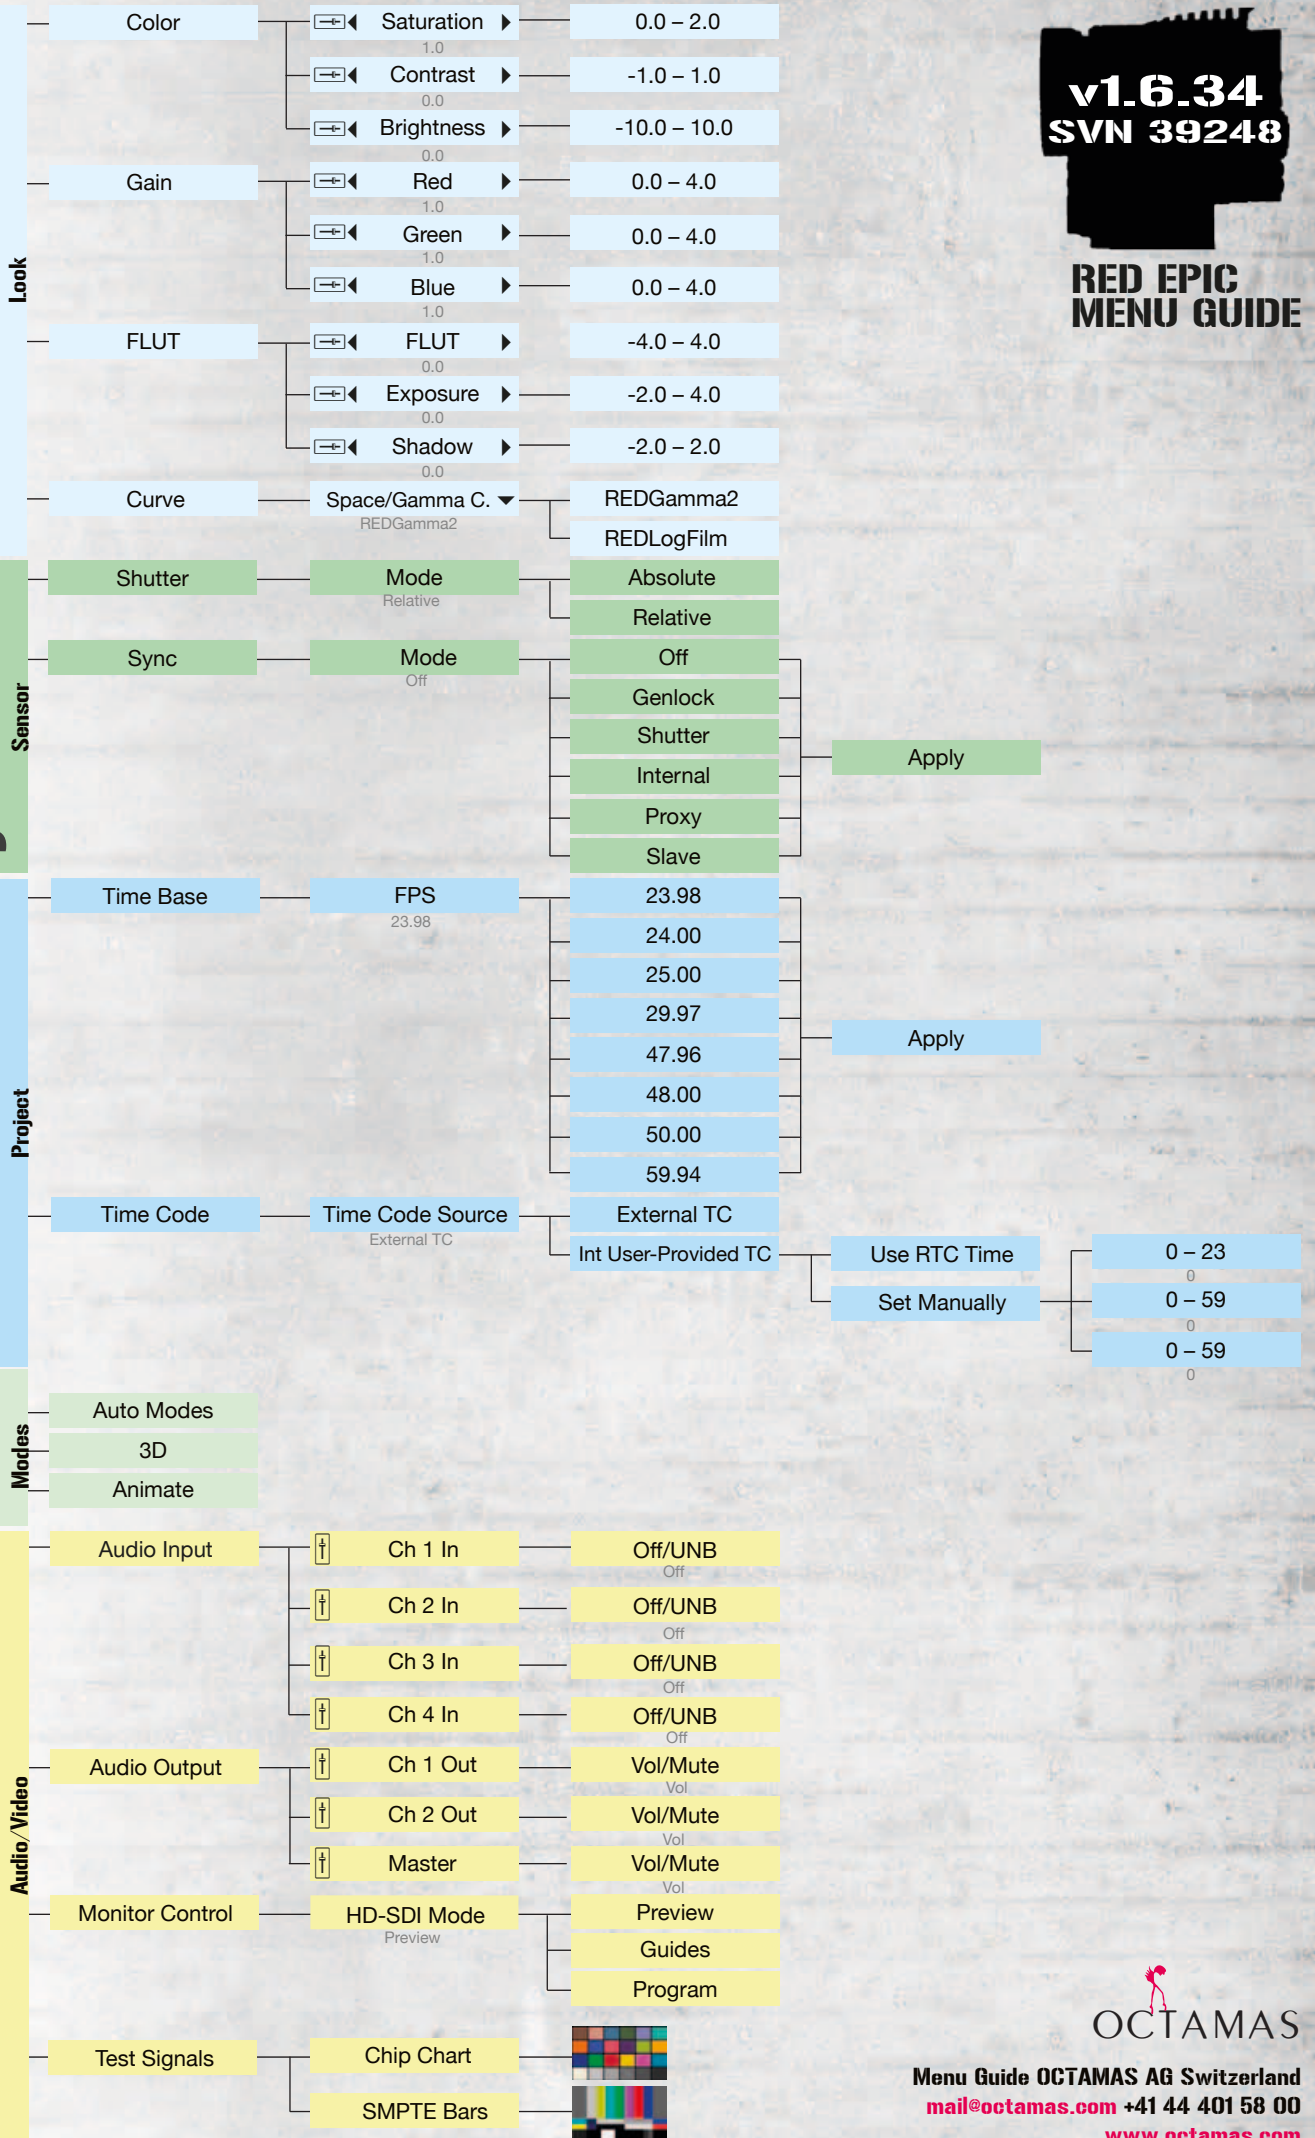

1/SEC (Exposure)

- Basic: 1 sec – 1/8000 sec
1/48 sec
- Advanced: Exposure (Speed) 1 – 1/8000 sec 1/48 sec
- Integration Time: 0.125 – 1000 ms 20.833 ms
- Angle*: -4.000 – 360.000 deg Relative Angle 180.000 deg

Secondary Menus 1/5

**RED EPIC
MENU GUIDE**

Settings

Display

RED EPIC MENU GUIDE

Settings

Display

RED EPIC MENU GUIDE

Secondary Menus 4/5

Settings

RED EPIC MENU GUIDE

Secondary Menus 5/5

Settings

Setup

Maintenance