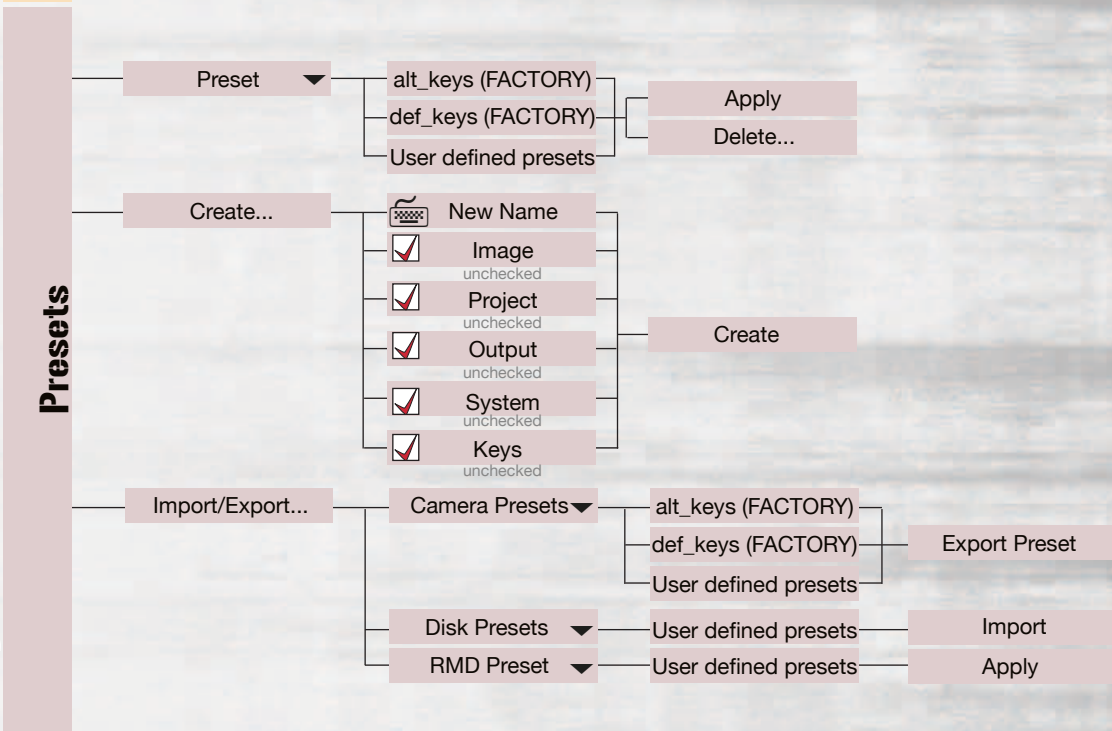

Secondary Menus 1/5

**RED EPIC
MENU GUIDE**