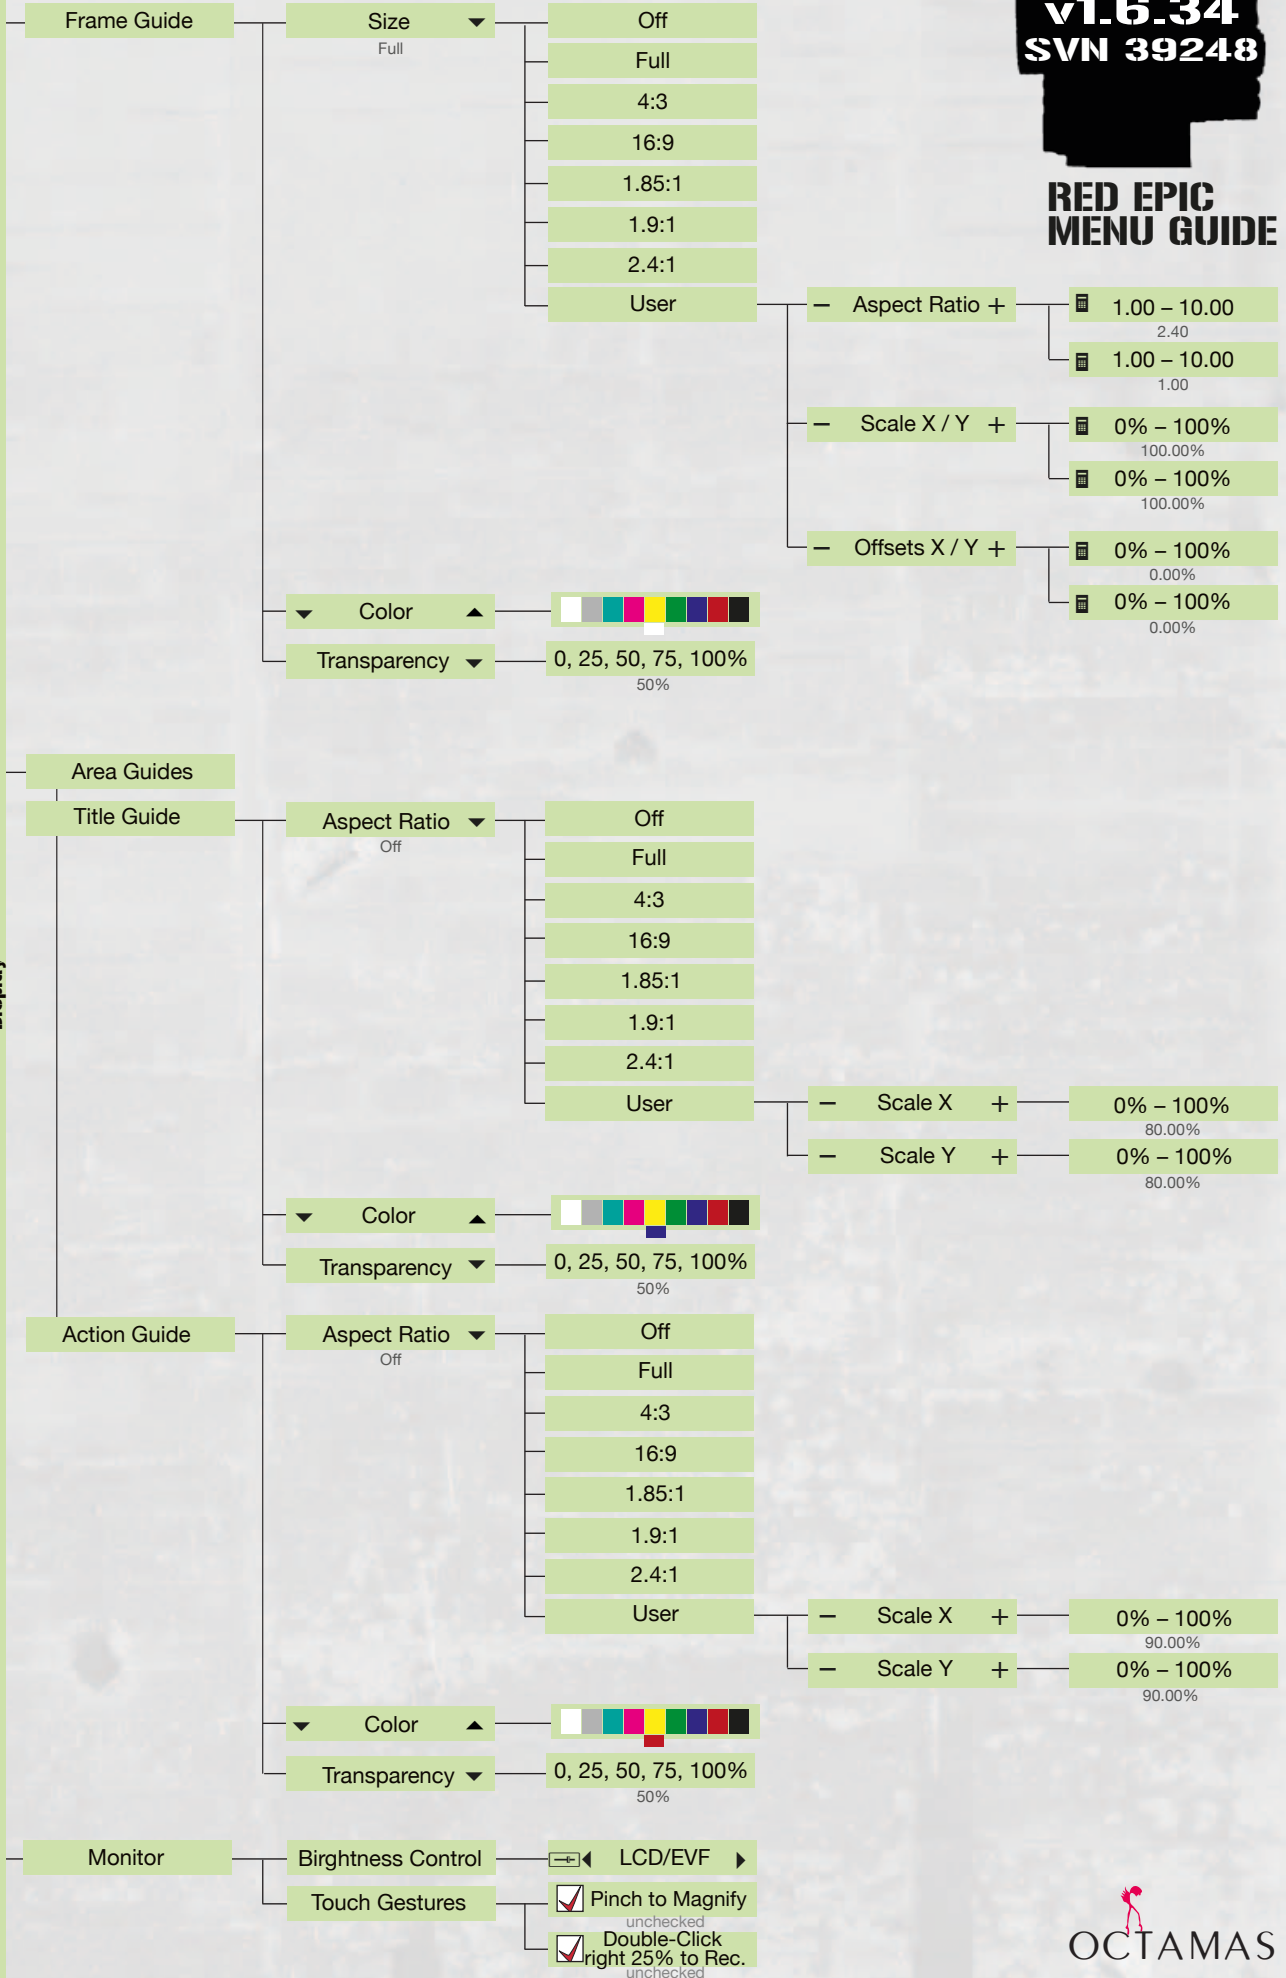

1/SEC (Exposure)

- Basic: 1 sec – 1/8000 sec
1/48 sec
- Advanced: Exposure (Speed) 1 – 1/8000 sec 1/48 sec
- Integration Time: 0.125 – 1000 ms 20.833 ms
- Angle*: -4.000 – 360.000 deg Relative Angle 180.000 deg

* „Relative“ or „Absolute“ dependent on shutter mode

White Balance

- Basic: 1700 – 10000 K
- Advanced:
 - Preset: Daylight
 - Shade (9000K)
 - Cloudy (7500K)
 - Daylight (5600K)
 - Flash (5500K)
 - Flourescent (4500K)
 - Tungsten (3200K)
 - Incandecent (2800K)
 - Color Temp.: 1700 – 10000 K 5600 K
 - Tint: -30 – 30 0
 - Calc White Balance

Secondary Menus 1/5

**RED EPIC
MENU GUIDE**

Settings

Display

RED EPIC MENU GUIDE

Settings

Display

RED EPIC MENU GUIDE

Secondary Menus 4/5

Settings

RED EPIC MENU GUIDE

Secondary Menus 5/5

Settings

Setup

Maintenance