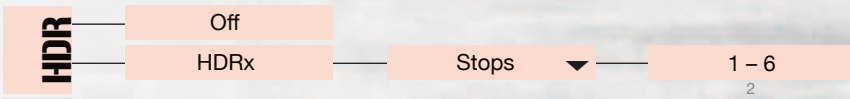

Secondary Menus 1/5

**RED EPIC
MENU GUIDE**