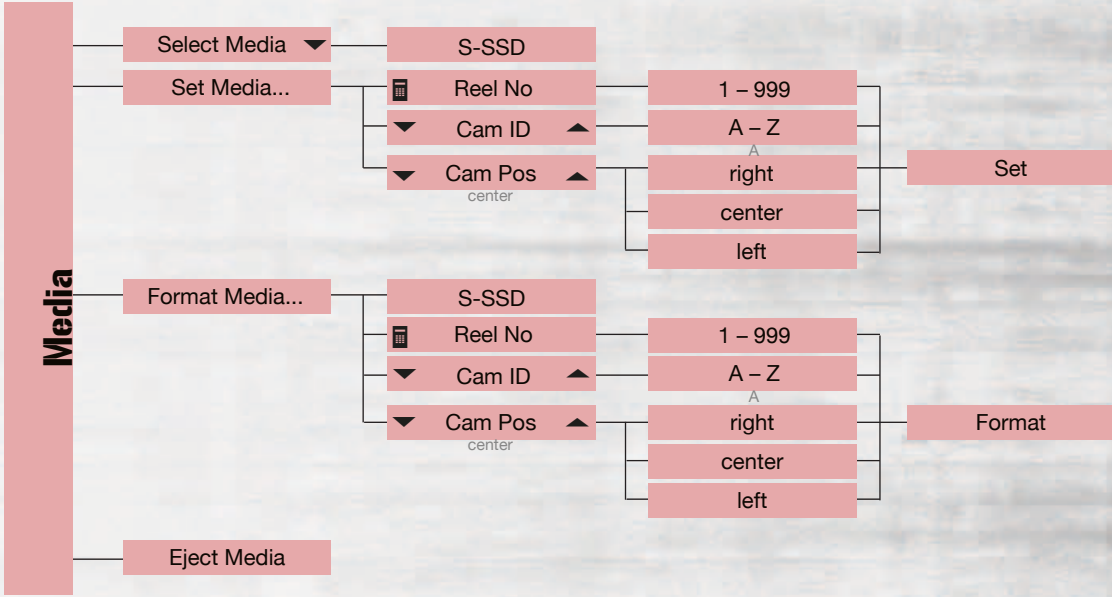

Resolution

- 5K 2:1
5K 2:1
- 5K FF
- 5K 2.4:1
- 5K Ana
- 4K HD
- 2K 2.4:1

REDCODE

- 3:1 – 18:1
8:1
- dependent on Resolution & fps

RED EPIC MENU GUIDE

Menu Guide OCTAMAS AG Switzerland
mail@octamas.com +41 44 401 58 00
www.octamas.com

LEGEND

- Are default values
- Ⓢ Touch this menu icon to enter the Secondary Menus
- Ⓢ Advanced Touch and hold or double-click on an icon to bring up an advanced interface display
- Keypad for entering information directly
- Keyboard for entering information directly
- Slider to adjust levels

Secondary Menus 1/5

**RED EPIC
MENU GUIDE**

Settings

Display

RED EPIC MENU GUIDE

Settings

Display

RED EPIC MENU GUIDE