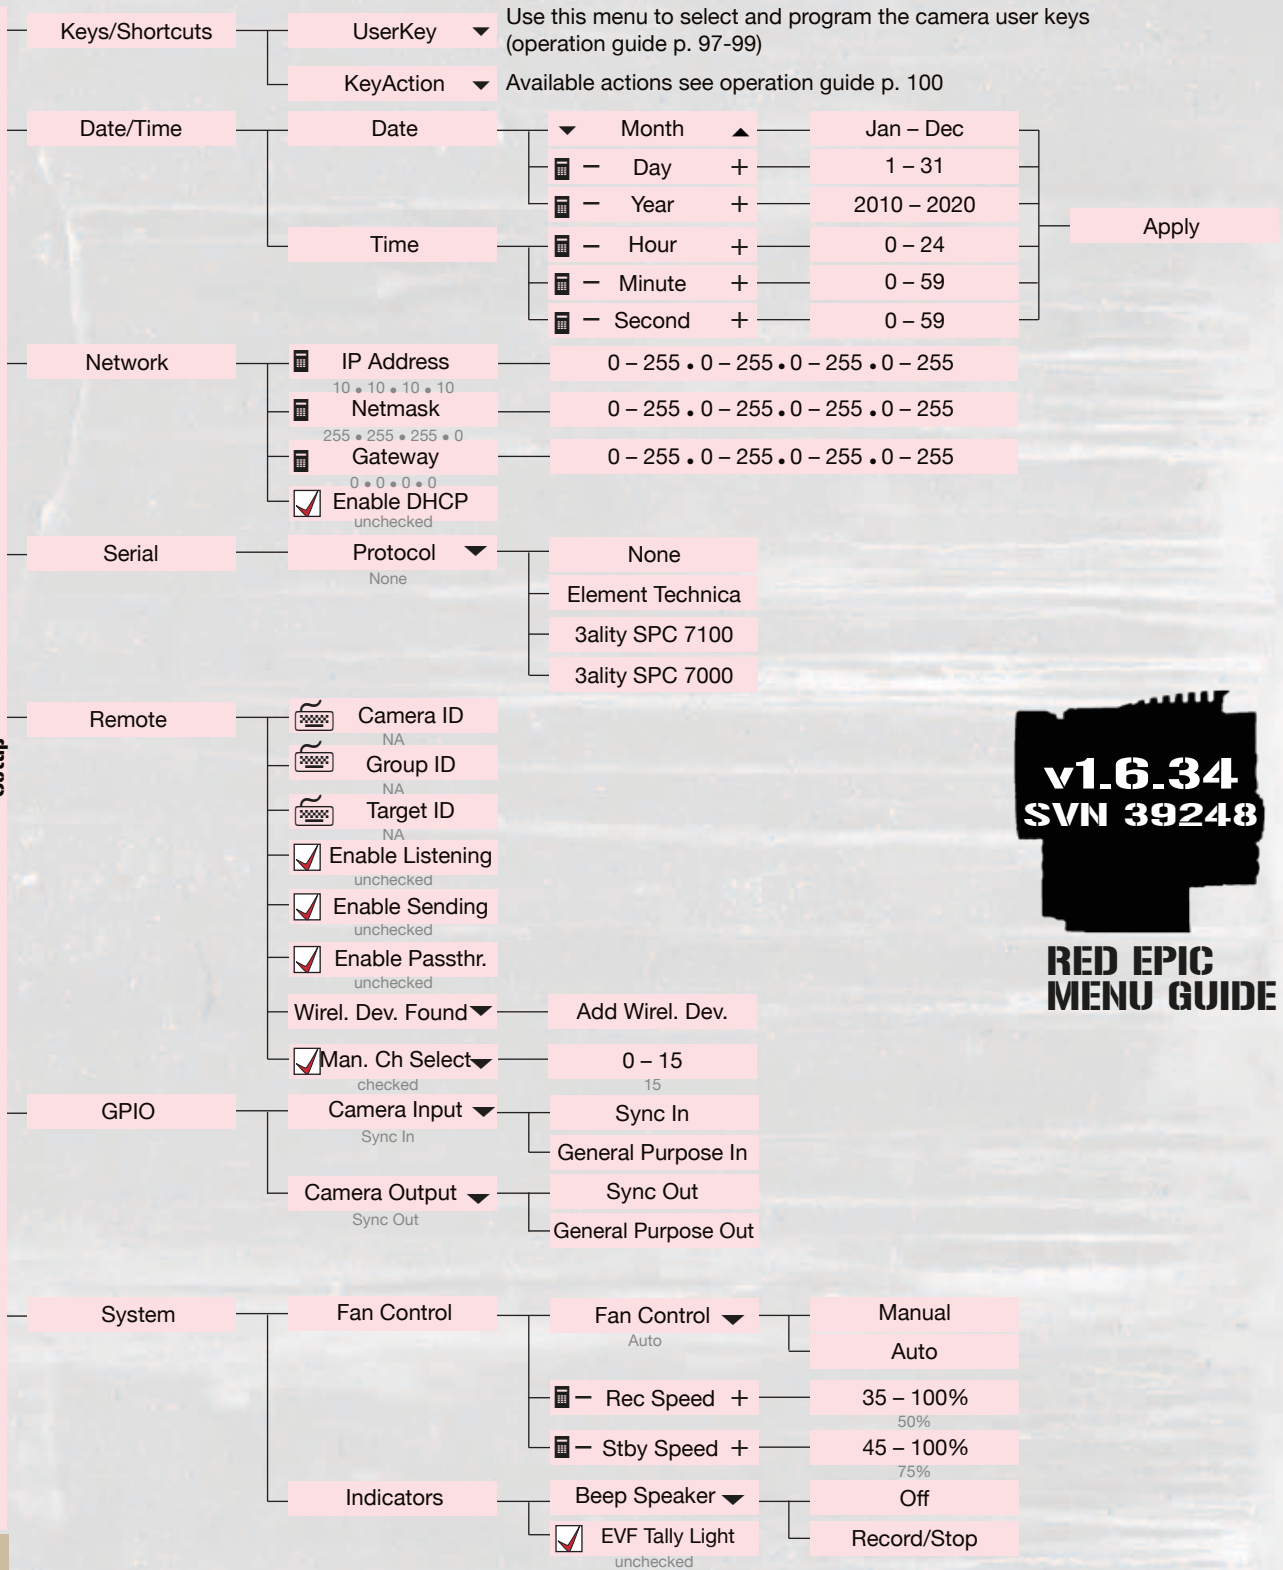

1/SEC (Exposure)

- Basic: 1 sec – 1/8000 sec
1/48 sec
- Advanced: Exposure (Speed) 1 – 1/8000 sec 1/48 sec
- Integration Time: 0.125 – 1000 ms 20.833 ms
- Angle*: -4.000 – 360.000 deg Relative Angle 180.000 deg

* „Relative“ or „Absolute“ dependent on shutter mode

White Balance

- Basic: 1700 – 10000 K
- Advanced:
 - Preset: Daylight
 - Shade (9000K)
 - Cloudy (7500K)
 - Daylight (5600K)
 - Flash (5500K)
 - Flourescent (4500K)
 - Tungsten (3200K)
 - Incandecent (2800K)
 - Color Temp.: 1700 – 10000 K 5600 K
 - Tint: -30 – 30 0
 - Calc White Balance

Secondary Menus 1/5

**RED EPIC
MENU GUIDE**

Settings

Display

RED EPIC MENU GUIDE

Settings

Display

RED EPIC MENU GUIDE

Secondary Menus 4/5

Settings

RED EPIC MENU GUIDE

Secondary Menus 5/5

Settings

Setup

Maintenance