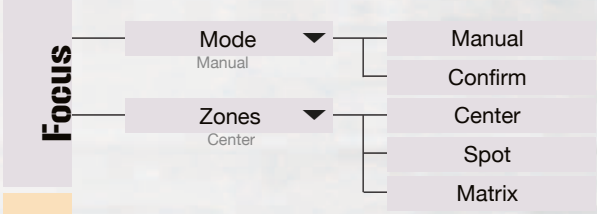

Secondary Menus 1/5

**RED EPIC
MENU GUIDE**