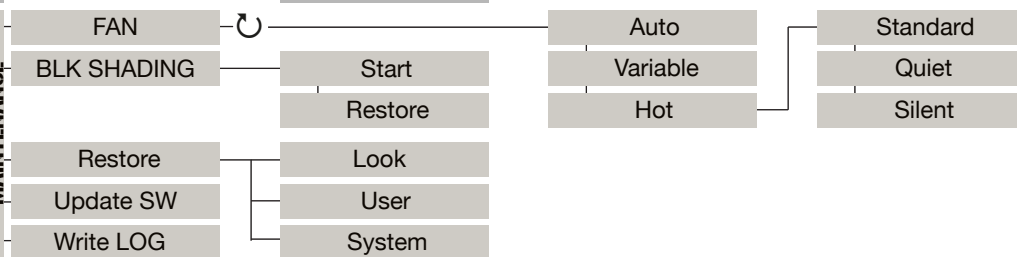

MAINTENANCE