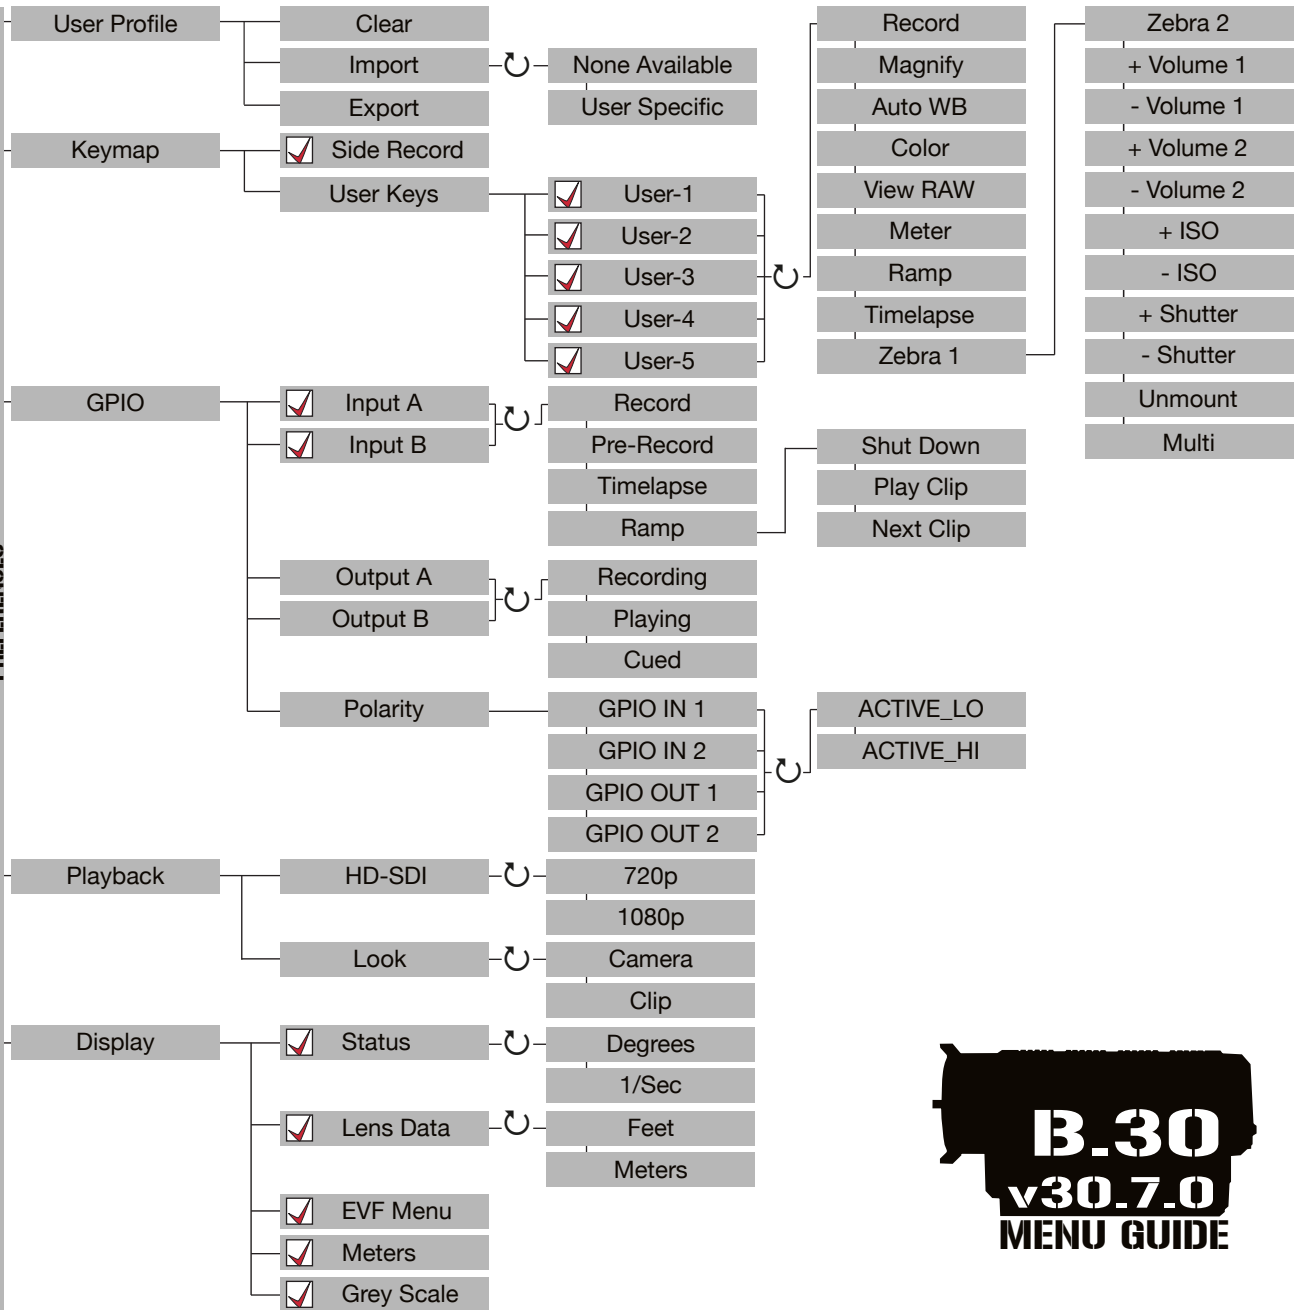

SYSTEM 3/3

SETUP

PREFERENCES