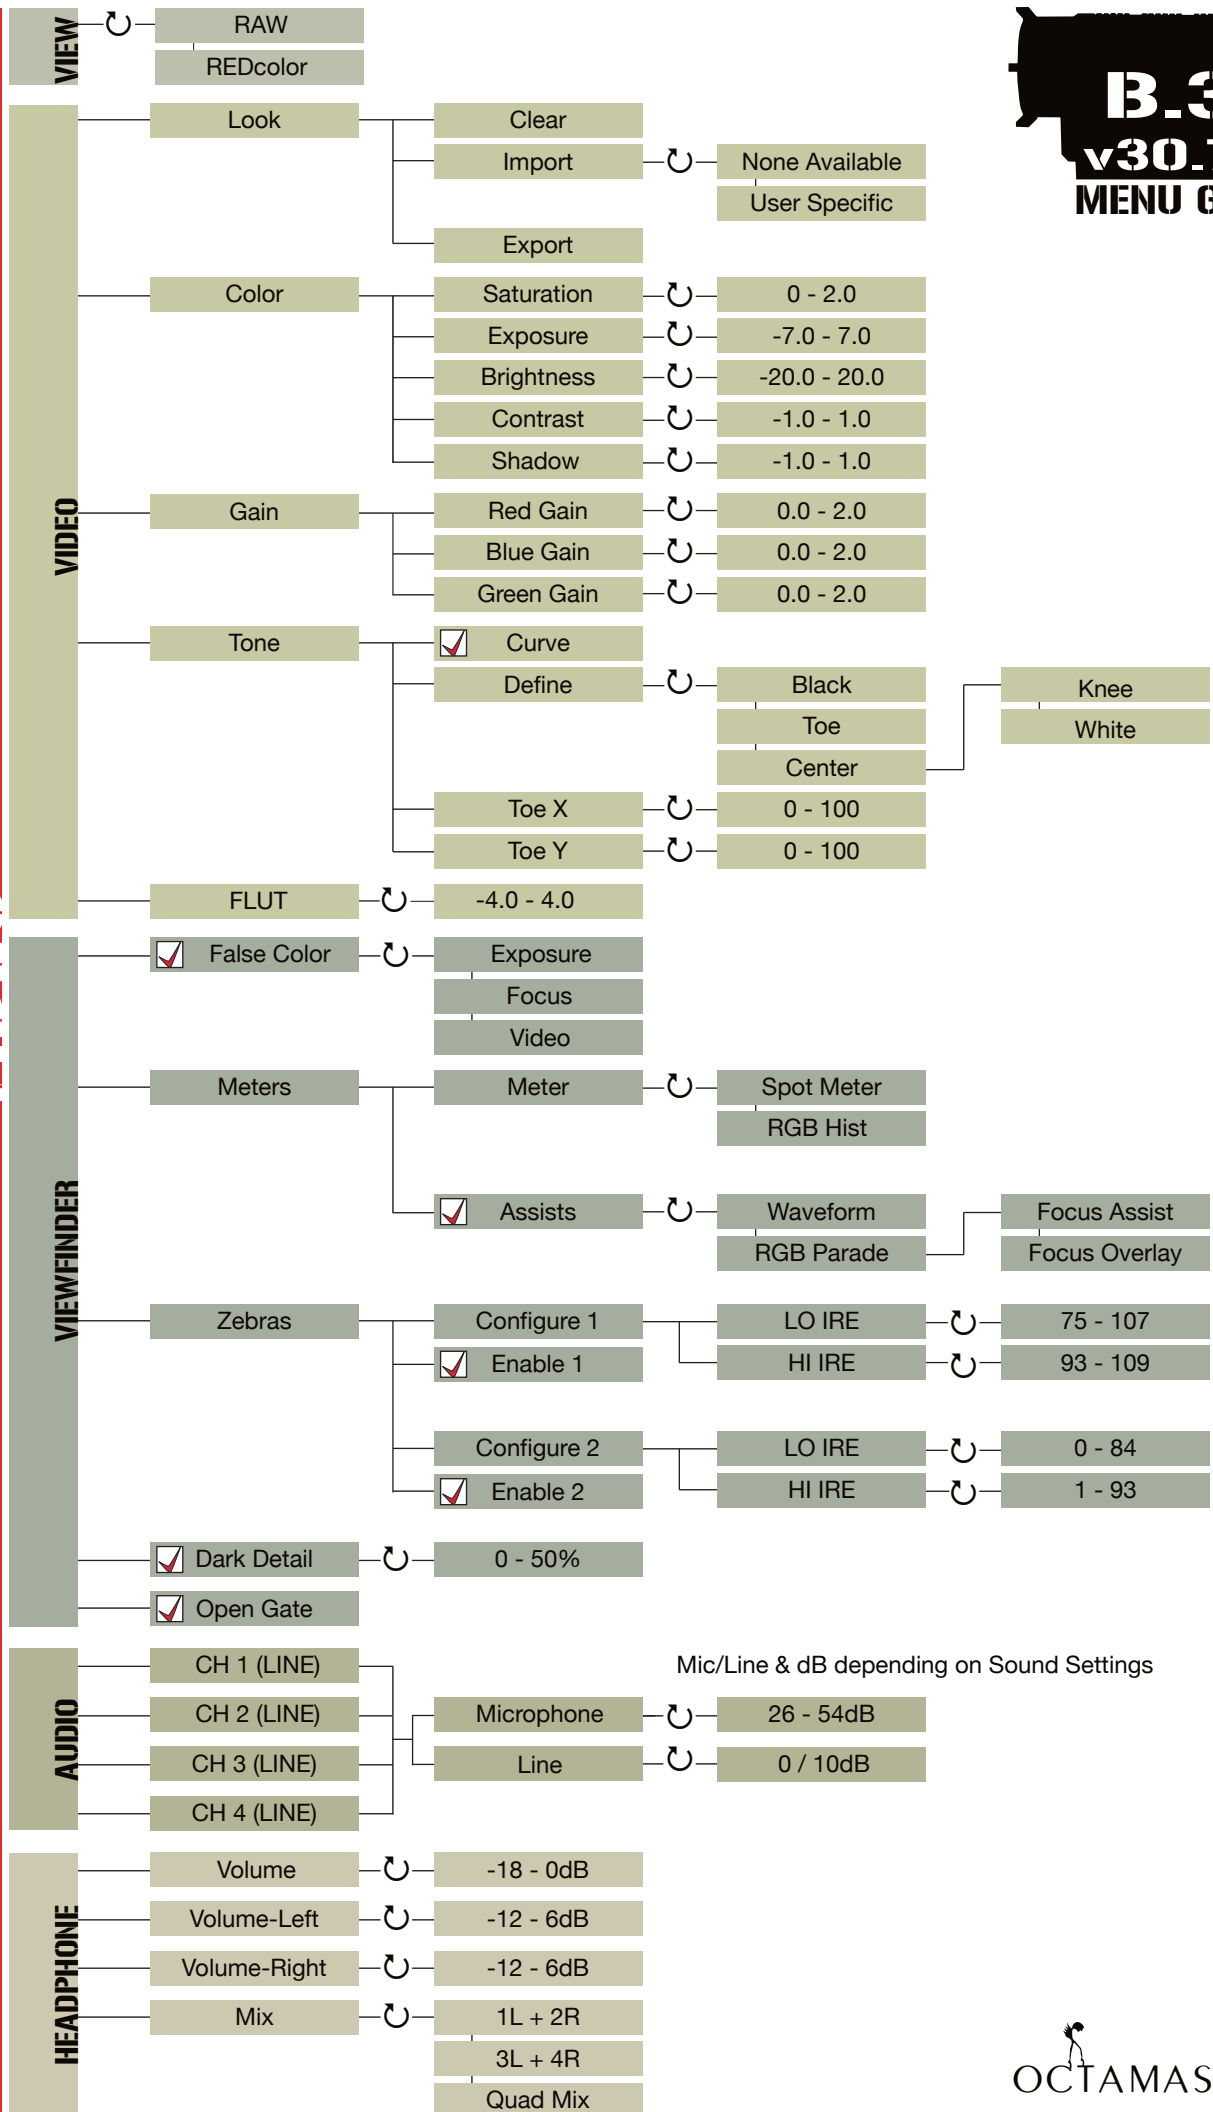

VIDEO

Mic/Line & dB depending on Sound Settings