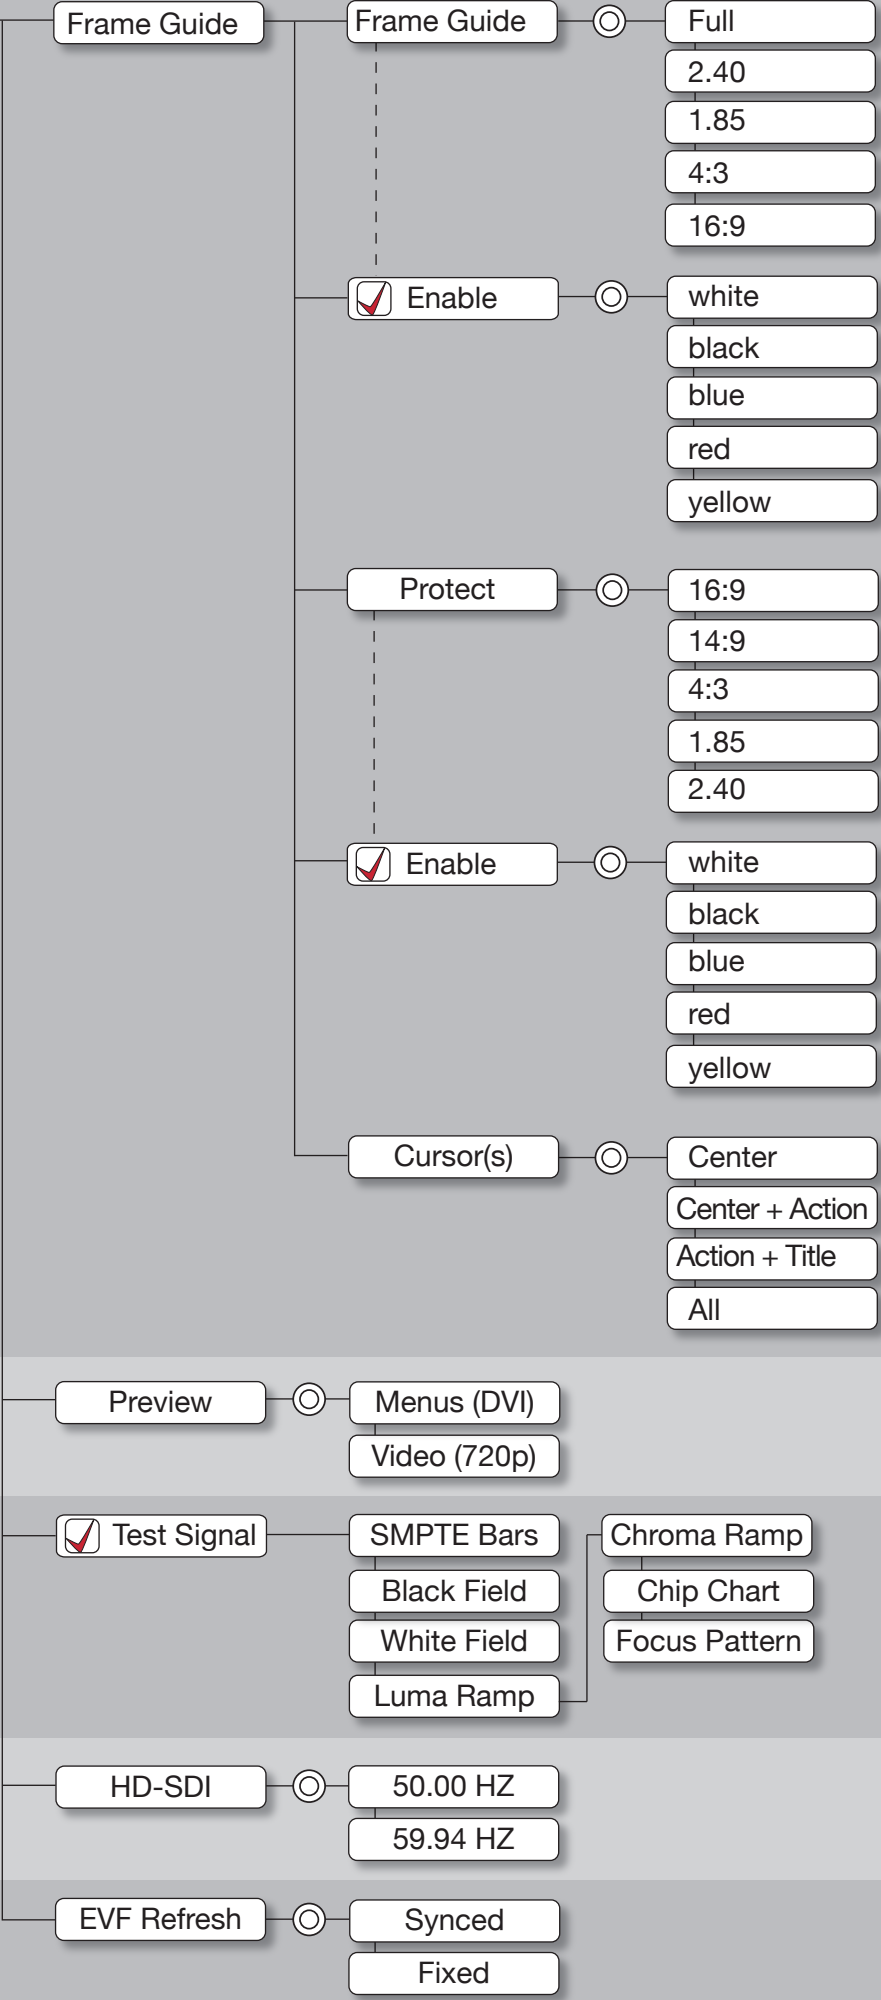

MENU GUIDE

Build 16 v.3.2.5.

SYSTEM

MONITOR