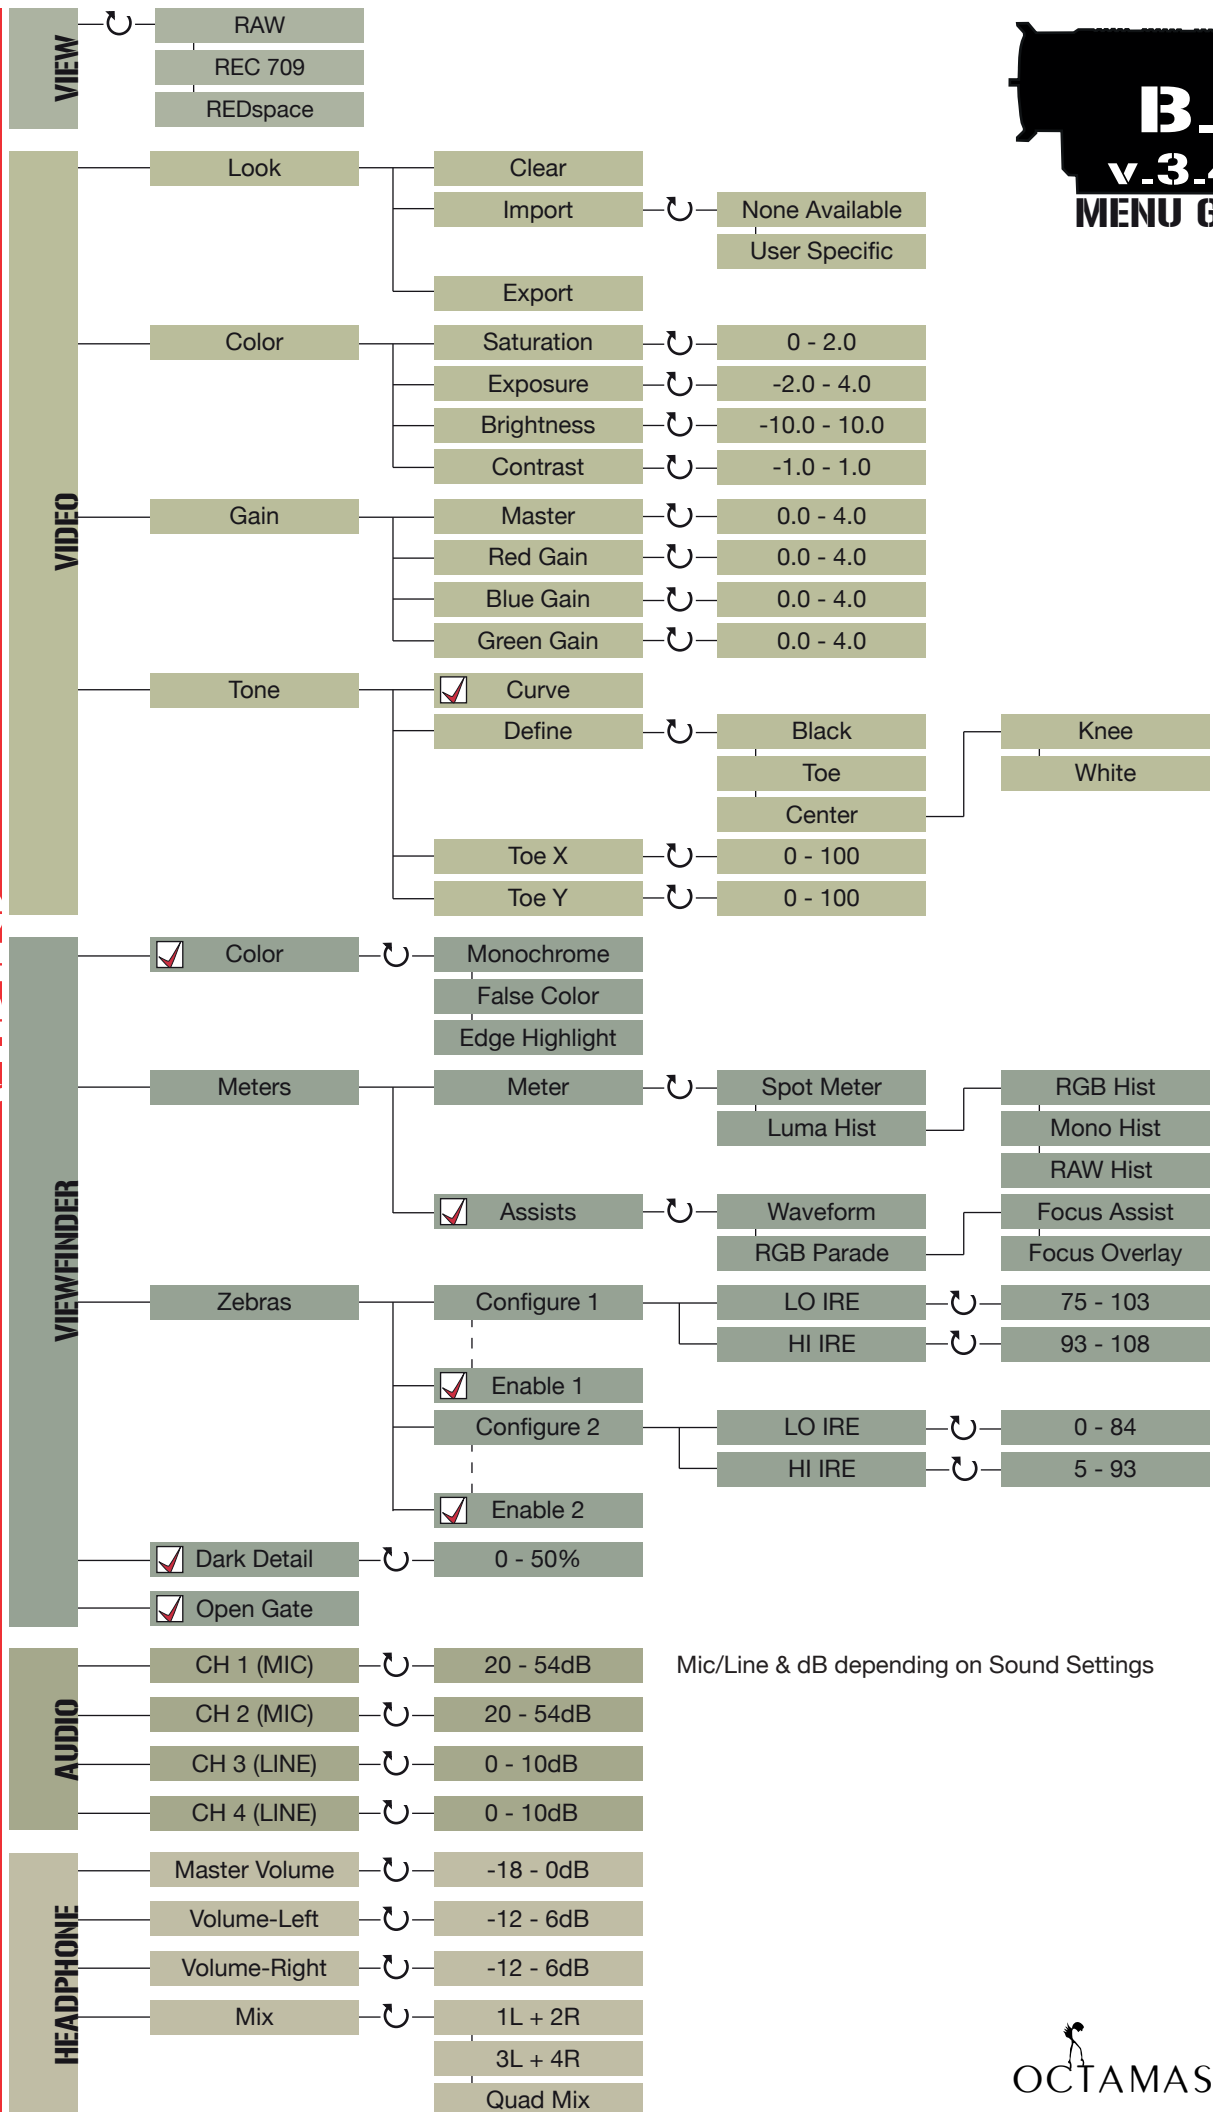

VIDEO

SENSITIVITY		ISO 100	ISO 500	
		ISO 125	ISO 640	
		ISO 160	ISO 800	
		ISO 200	ISO 1000	
		ISO 250	ISO 1280	
		ISO 320	ISO 1600	
		ISO 400	ISO 2000	
	COLOR TEMP	Auto WB		
Tungsten				
Daylight				
Manual WB		1500 - 10000°K		
Tint		-25 - 25		
SHUTTER	<input checked="" type="checkbox"/> Genlock			
	Mode	Normal	Syncro	
			Relative	
	Speed	1 sec 1/12 sec 1/33 sec 1/100 sec 1/384 sec 1/800 sec	1/2 sec 1/16 sec 1/40 sec 1/120 sec 1/400 sec 1/1000 sec	
		1/3 sec 1/24 sec 1/48 sec 1/125 sec 1/500 sec 1/1200 sec	1/4 sec 1/25 sec 1/50 sec 1/192 sec 1/696 sec 1/2000 sec	
		1/6 sec 1/30 sec 1/60 sec 1/200 sec	1/8 sec 1/32 sec 1/96 sec 1/250 sec	
	Syncro	10 - 90		
	Phase	-45° - 45°		
	VARISPEED	<input checked="" type="checkbox"/> Varispeed		
		Ramp	On-Record	On-Event
Framerate		2K: 1 - 120fps 3K: 1 - 60fps 4K: 1 - 30fps	depending on Project Settings	
Time		1 - 100 sec		
End Rate		2K: 1 - 120fps 3K: 1 - 60fps 4K: 1 - 30fps	depending on Project Settings	
TIMELAPSE		<input checked="" type="checkbox"/> Enable	Interval	One-Shot
	Speed	1/2 sec 1/24 sec 1/48 sec 1/125 sec 1/500 sec	1/3 sec 1/25 sec 1/50 sec 1/192 sec 1/696 sec	
		1/4 sec 1/30 sec 1/60 sec 1/200 sec 1/800 sec	1/6 sec 1/32 sec 1/96 sec 1/250 sec 1/1000 sec	
		1/8 sec 1/33 sec 1/100 sec 1/384 sec 1/1200 sec	1/12 sec 1/40 sec 1/120 sec 1/400 sec 1/2000 sec	
		1/16 sec		
	Step Print	1 - 10 frames		
	Interval	1 sec 8 sec 256 sec	2 sec 16 sec 512 sec	
		3 sec 32 sec 1024 sec	4 sec 64 sec	
	5 sec 128 sec			
	Burst Type	Repeated	Unique	