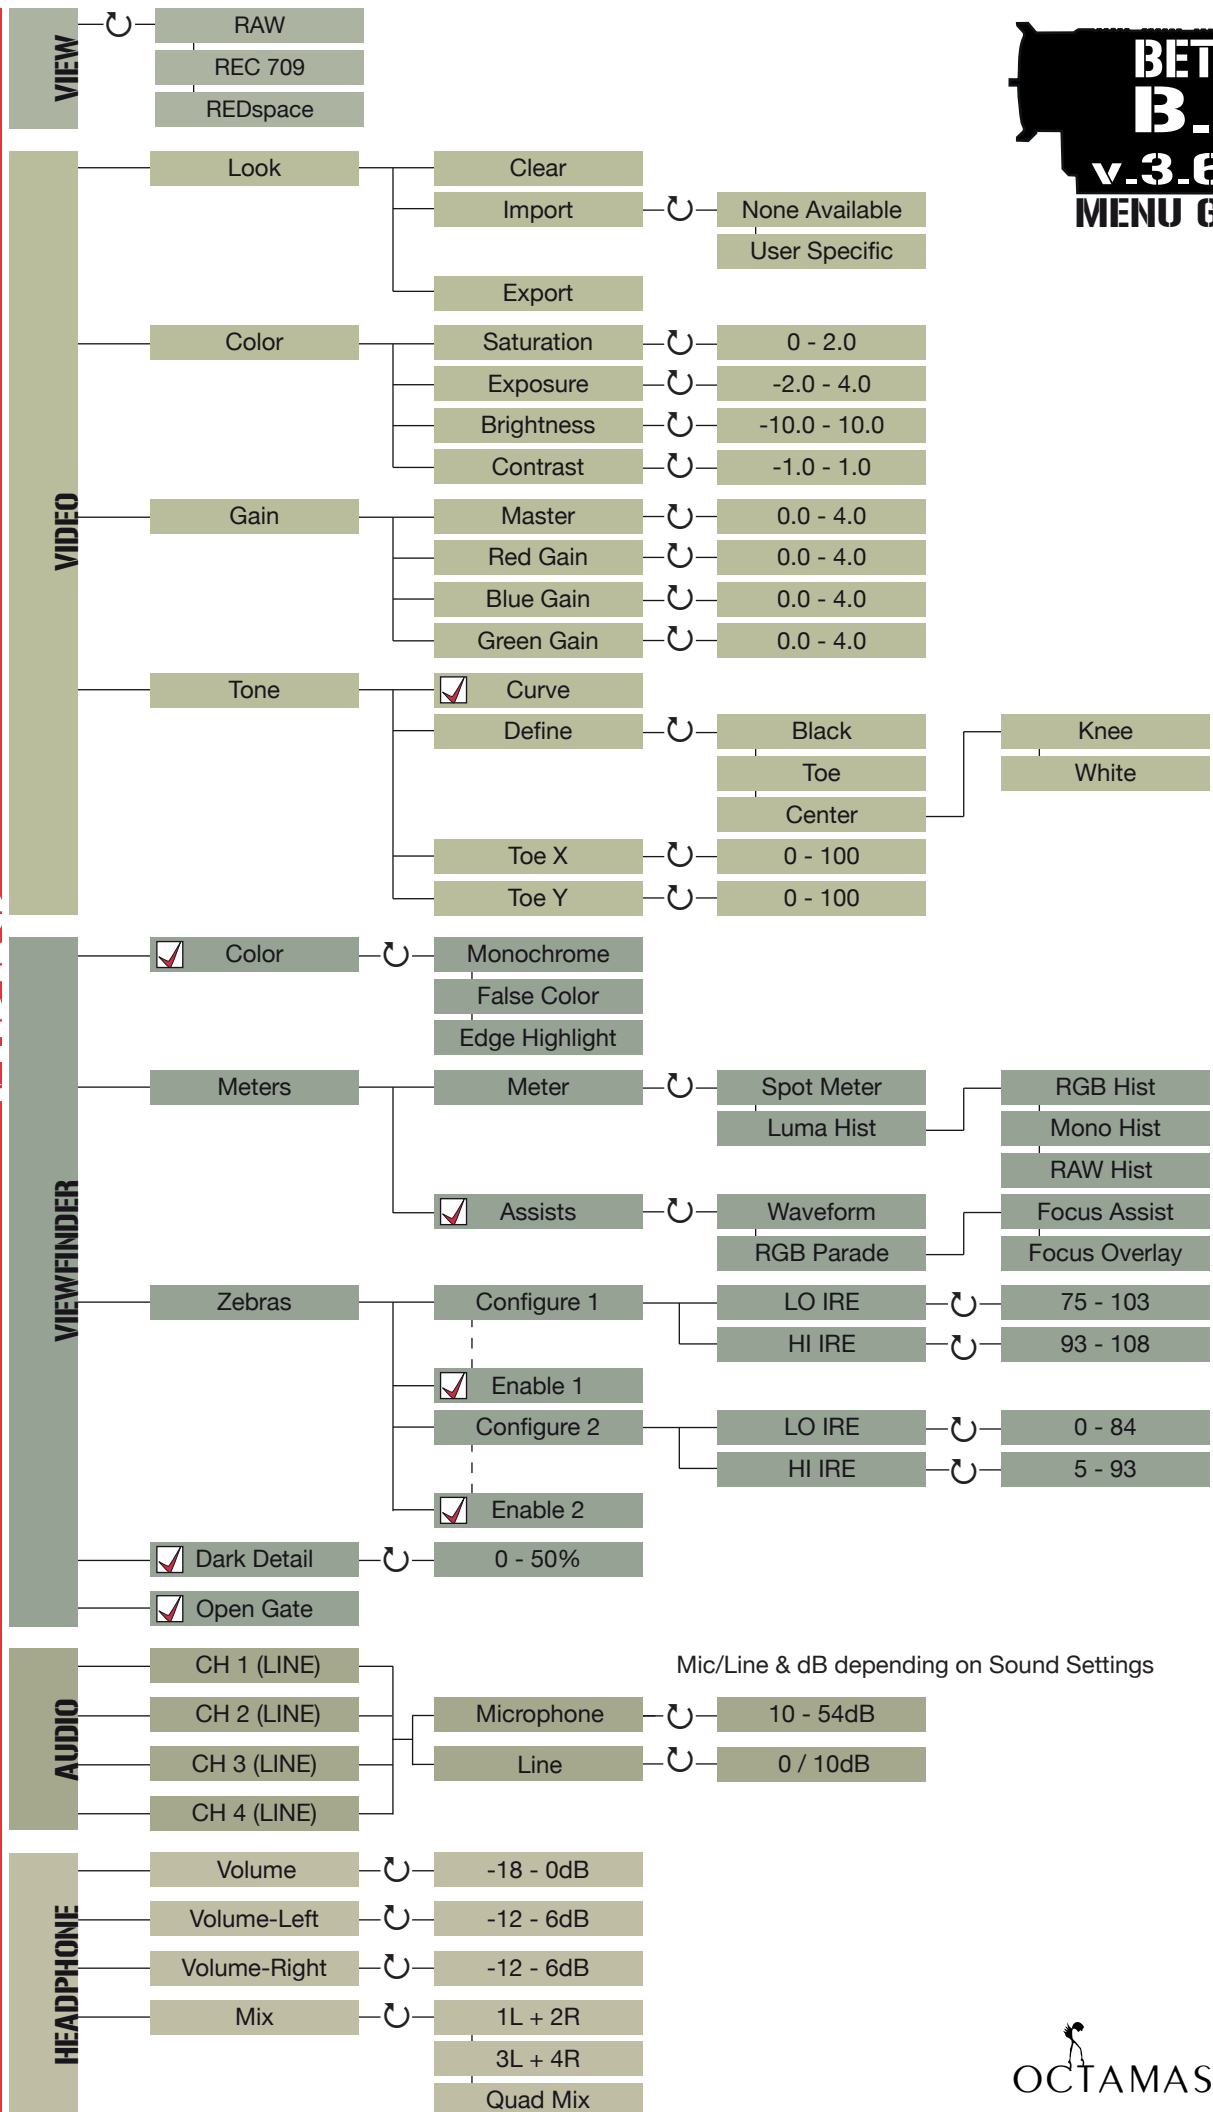

VIDEO

BETA
B.18
v.3.6.4.
MENU GUIDE

SENSITIVITY	ISO 100	ISO 500	
	ISO 125	ISO 640	
	ISO 160	ISO 800	
	ISO 200	ISO 1000	
	ISO 250	ISO 1280	
	ISO 320	ISO 1600	
	ISO 400	ISO 2000	
	COLOR TEMP	Auto WB	
Tungsten			
Daylight			
Manual WB		↻ 1500 - 10000°K	
Tint		↻ -25 - 25	
SHUTTER	<input checked="" type="checkbox"/> Genlock		
	Mode	↻ Normal Syncro Relative	
	Speed	↻ 1 sec 1/12 sec 1/33 sec 1/100 sec 1/384 sec 1/800 sec 1/2 sec 1/16 sec 1/40 sec 1/120 sec 1/400 sec 1/1000 sec 1/3 sec 1/24 sec 1/48 sec 1/125 sec 1/500 sec 1/1200 sec 1/4 sec 1/25 sec 1/50 sec 1/192 sec 1/696 sec 1/2000 sec 1/6 sec 1/30 sec 1/60 sec 1/200 sec 1/8 sec 1/32 sec 1/96 sec 1/250 sec	
	Syncro	↻ 10 - 90	
	Phase	↻ -45° - 45°	
	VARISPEED	<input checked="" type="checkbox"/> Varispeed	
		Ramp	↻ On-Record On-Event
		Framerate	↻ 2K: 1 - 120fps depending on Project Settings 3K: 1 - 60fps 4K: 1 - 30fps
		Time	↻ 1 - 100 sec
		End Rate	↻ 2K: 1 - 120fps depending on Project Settings 3K: 1 - 60fps 4K: 1 - 30fps
TIMELAPSE	<input checked="" type="checkbox"/> Enable	↻ Interval One-Shot	
	Speed	↻ 1/2 sec 1/24 sec 1/48 sec 1/125 sec 1/500 sec 1/3 sec 1/25 sec 1/50 sec 1/192 sec 1/696 sec 1/4 sec 1/30 sec 1/60 sec 1/200 sec 1/800 sec 1/6 sec 1/32 sec 1/96 sec 1/250 sec 1/1000 sec 1/8 sec 1/33 sec 1/100 sec 1/384 sec 1/1200 sec 1/12 sec 1/40 sec 1/120 sec 1/400 sec 1/2000 sec 1/16 sec	
	Step Print	↻ 1 - 10 frames	
	Interval	↻ 1 sec 8 sec 256 sec 2 sec 16 sec 512 sec 3 sec 32 sec 1024 sec 4 sec 64 sec 5 sec 128 sec	
	Burst Type	↻ Repeated Unique	