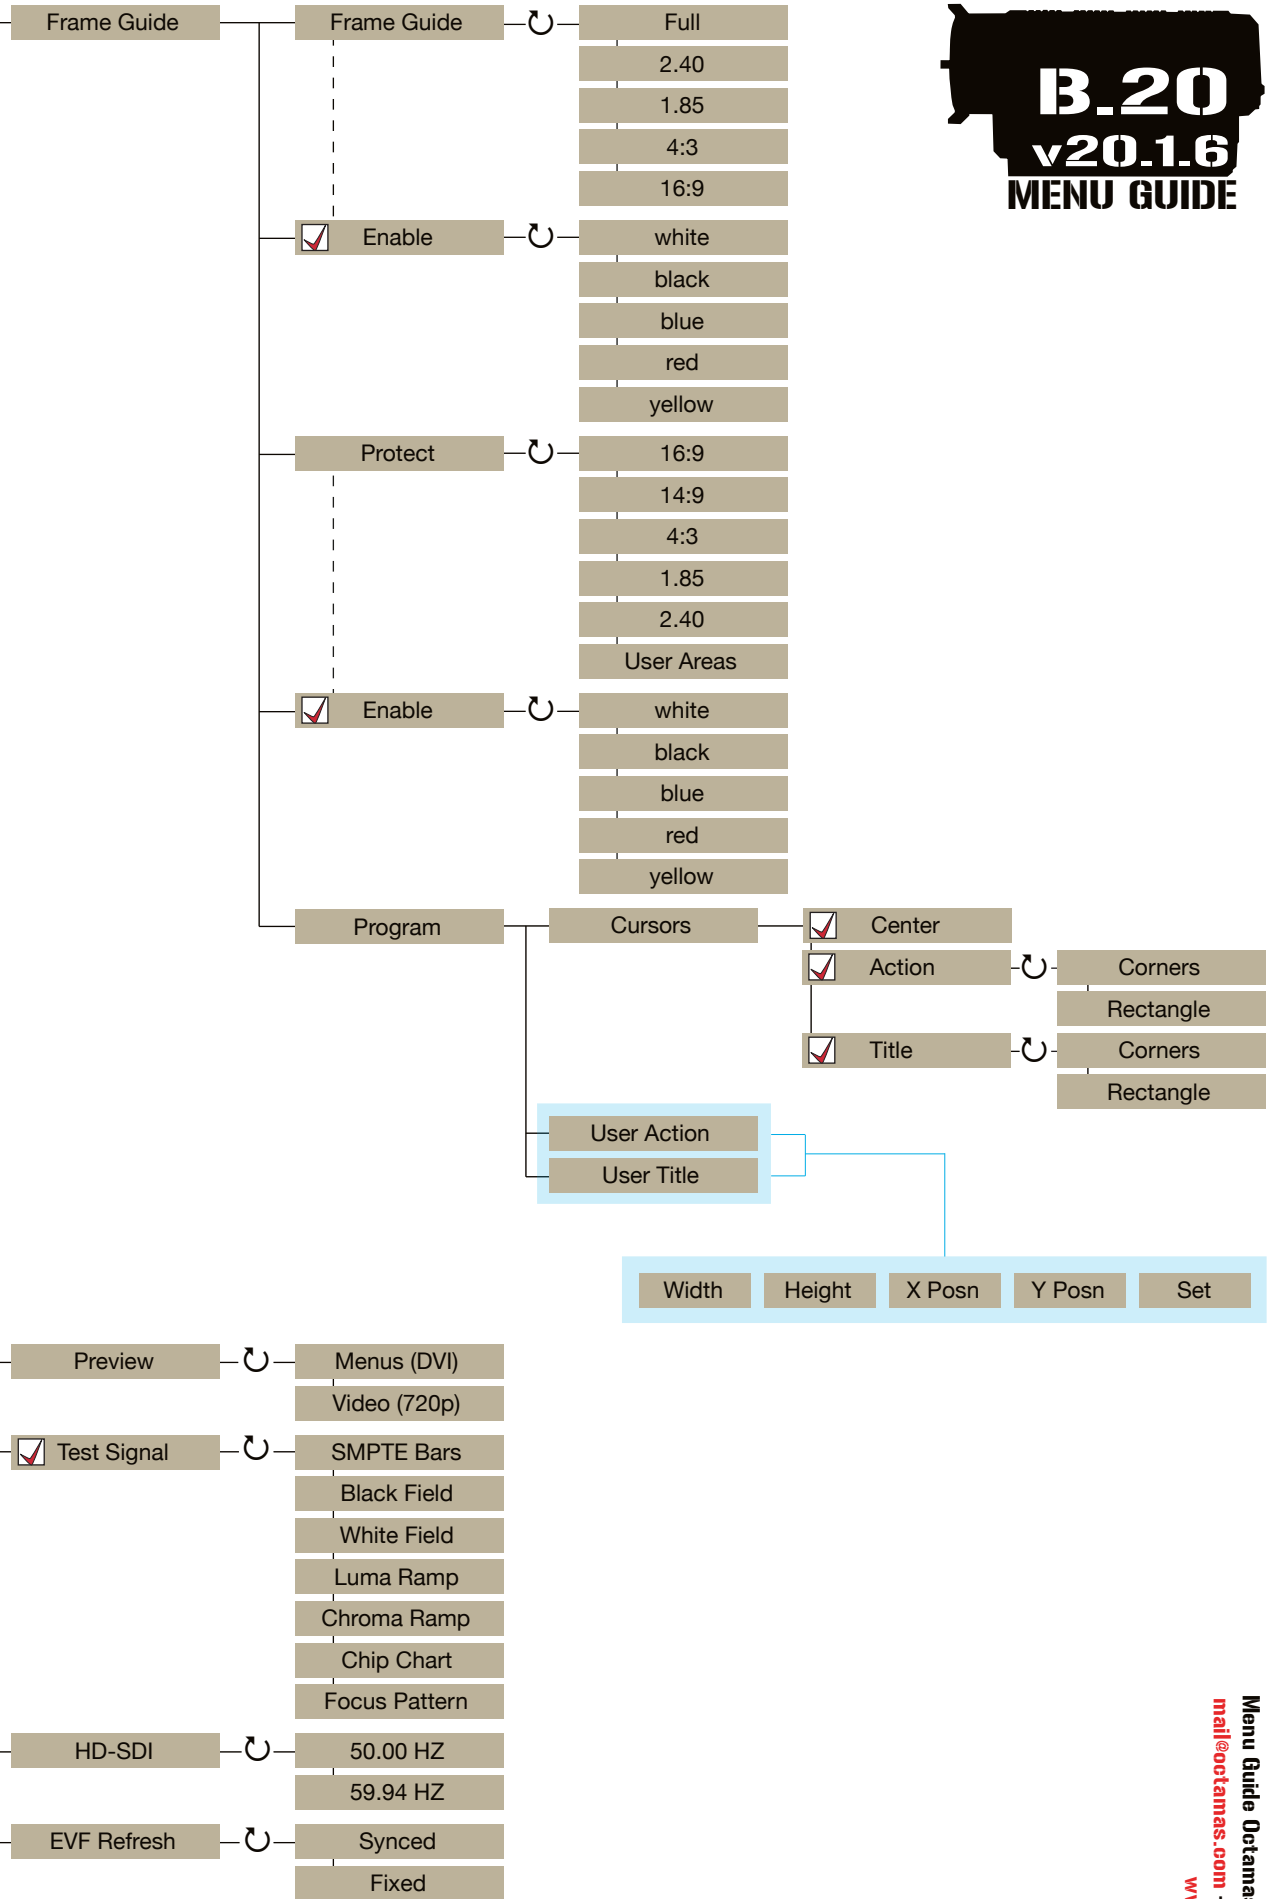

SYSTEM 3/3

SETUP

PREFERENCES