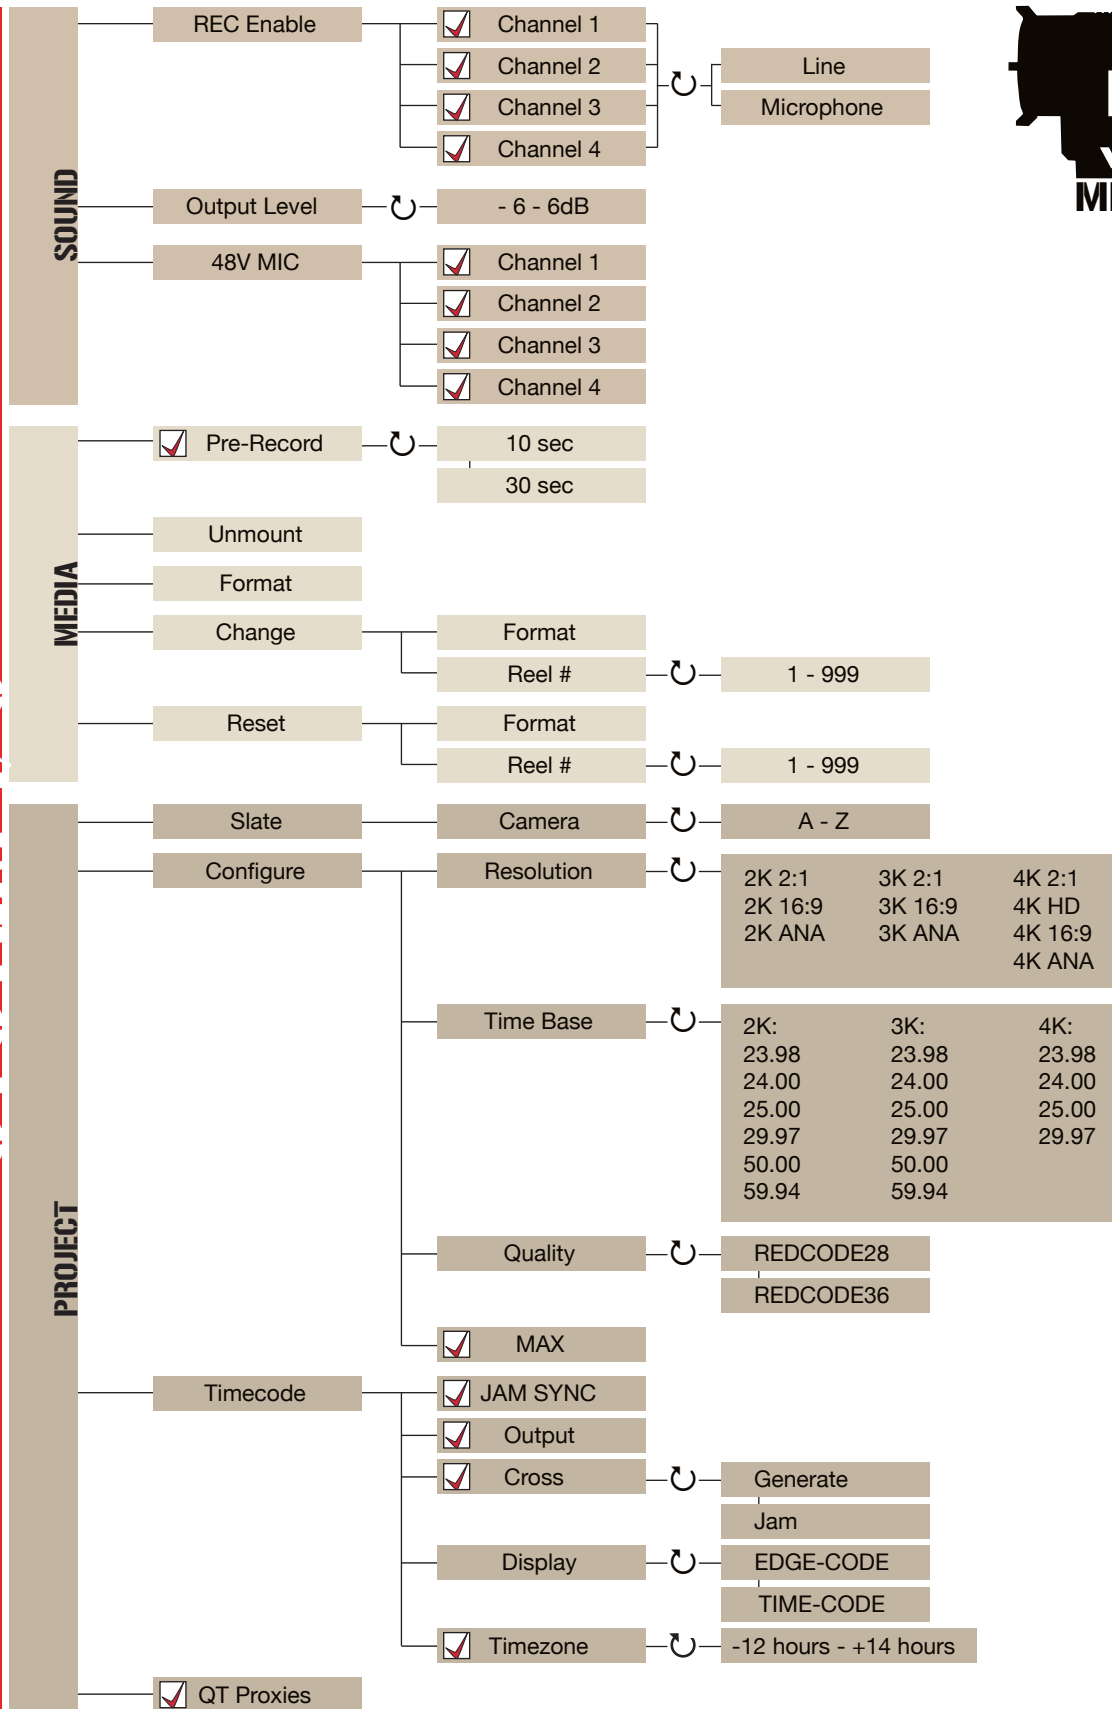

SYSTEM 3/3

SETUP

PREFERENCES