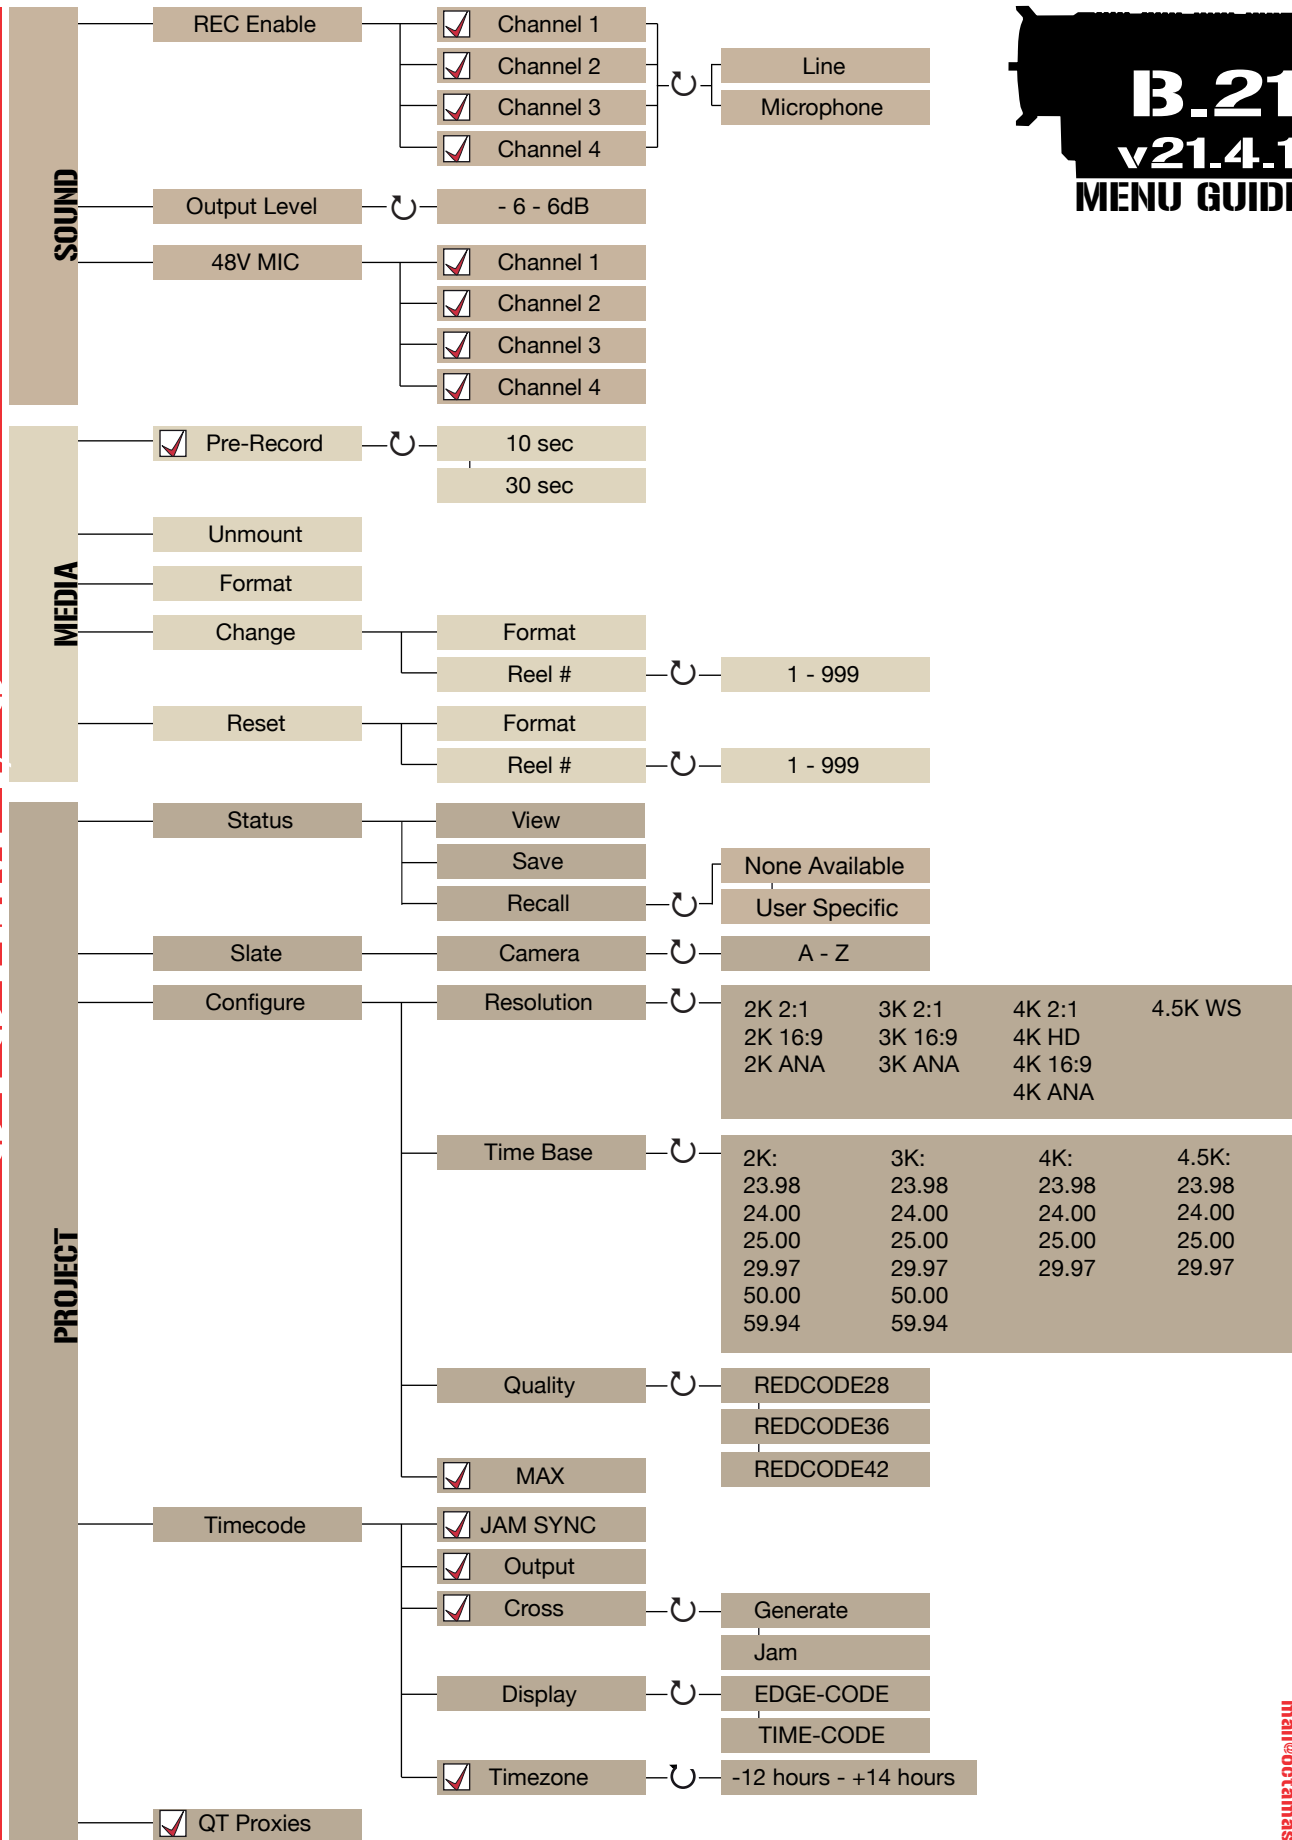

SHUTTER	<input checked="" type="checkbox"/> Genlock																																					
	Mode	Normal Syncro Relative																																				
	Speed	<table border="1"> <tr> <td>1 sec</td><td>1/12 sec</td><td>1/33 sec</td><td>1/100 sec</td><td>1/384 sec</td><td>1/800 sec</td> </tr> <tr> <td>1/2 sec</td><td>1/16 sec</td><td>1/40 sec</td><td>1/120 sec</td><td>1/400 sec</td><td>1/1000 sec</td> </tr> <tr> <td>1/3 sec</td><td>1/24 sec</td><td>1/48 sec</td><td>1/125 sec</td><td>1/500 sec</td><td>1/1200 sec</td> </tr> <tr> <td>1/4 sec</td><td>1/25 sec</td><td>1/50 sec</td><td>1/192 sec</td><td>1/696 sec</td><td>1/2000 sec</td> </tr> <tr> <td>1/6 sec</td><td>1/30 sec</td><td>1/60 sec</td><td>1/200 sec</td><td></td><td></td> </tr> <tr> <td>1/8 sec</td><td>1/32 sec</td><td>1/96 sec</td><td>1/250 sec</td><td></td><td></td> </tr> </table>	1 sec	1/12 sec	1/33 sec	1/100 sec	1/384 sec	1/800 sec	1/2 sec	1/16 sec	1/40 sec	1/120 sec	1/400 sec	1/1000 sec	1/3 sec	1/24 sec	1/48 sec	1/125 sec	1/500 sec	1/1200 sec	1/4 sec	1/25 sec	1/50 sec	1/192 sec	1/696 sec	1/2000 sec	1/6 sec	1/30 sec	1/60 sec	1/200 sec			1/8 sec	1/32 sec	1/96 sec	1/250 sec		
	1 sec	1/12 sec	1/33 sec	1/100 sec	1/384 sec	1/800 sec																																
	1/2 sec	1/16 sec	1/40 sec	1/120 sec	1/400 sec	1/1000 sec																																
	1/3 sec	1/24 sec	1/48 sec	1/125 sec	1/500 sec	1/1200 sec																																
	1/4 sec	1/25 sec	1/50 sec	1/192 sec	1/696 sec	1/2000 sec																																
1/6 sec	1/30 sec	1/60 sec	1/200 sec																																			
1/8 sec	1/32 sec	1/96 sec	1/250 sec																																			
Syncro	10 - 90																																					
Phase	-45° - 45°																																					

SETUP

PREFERENCES